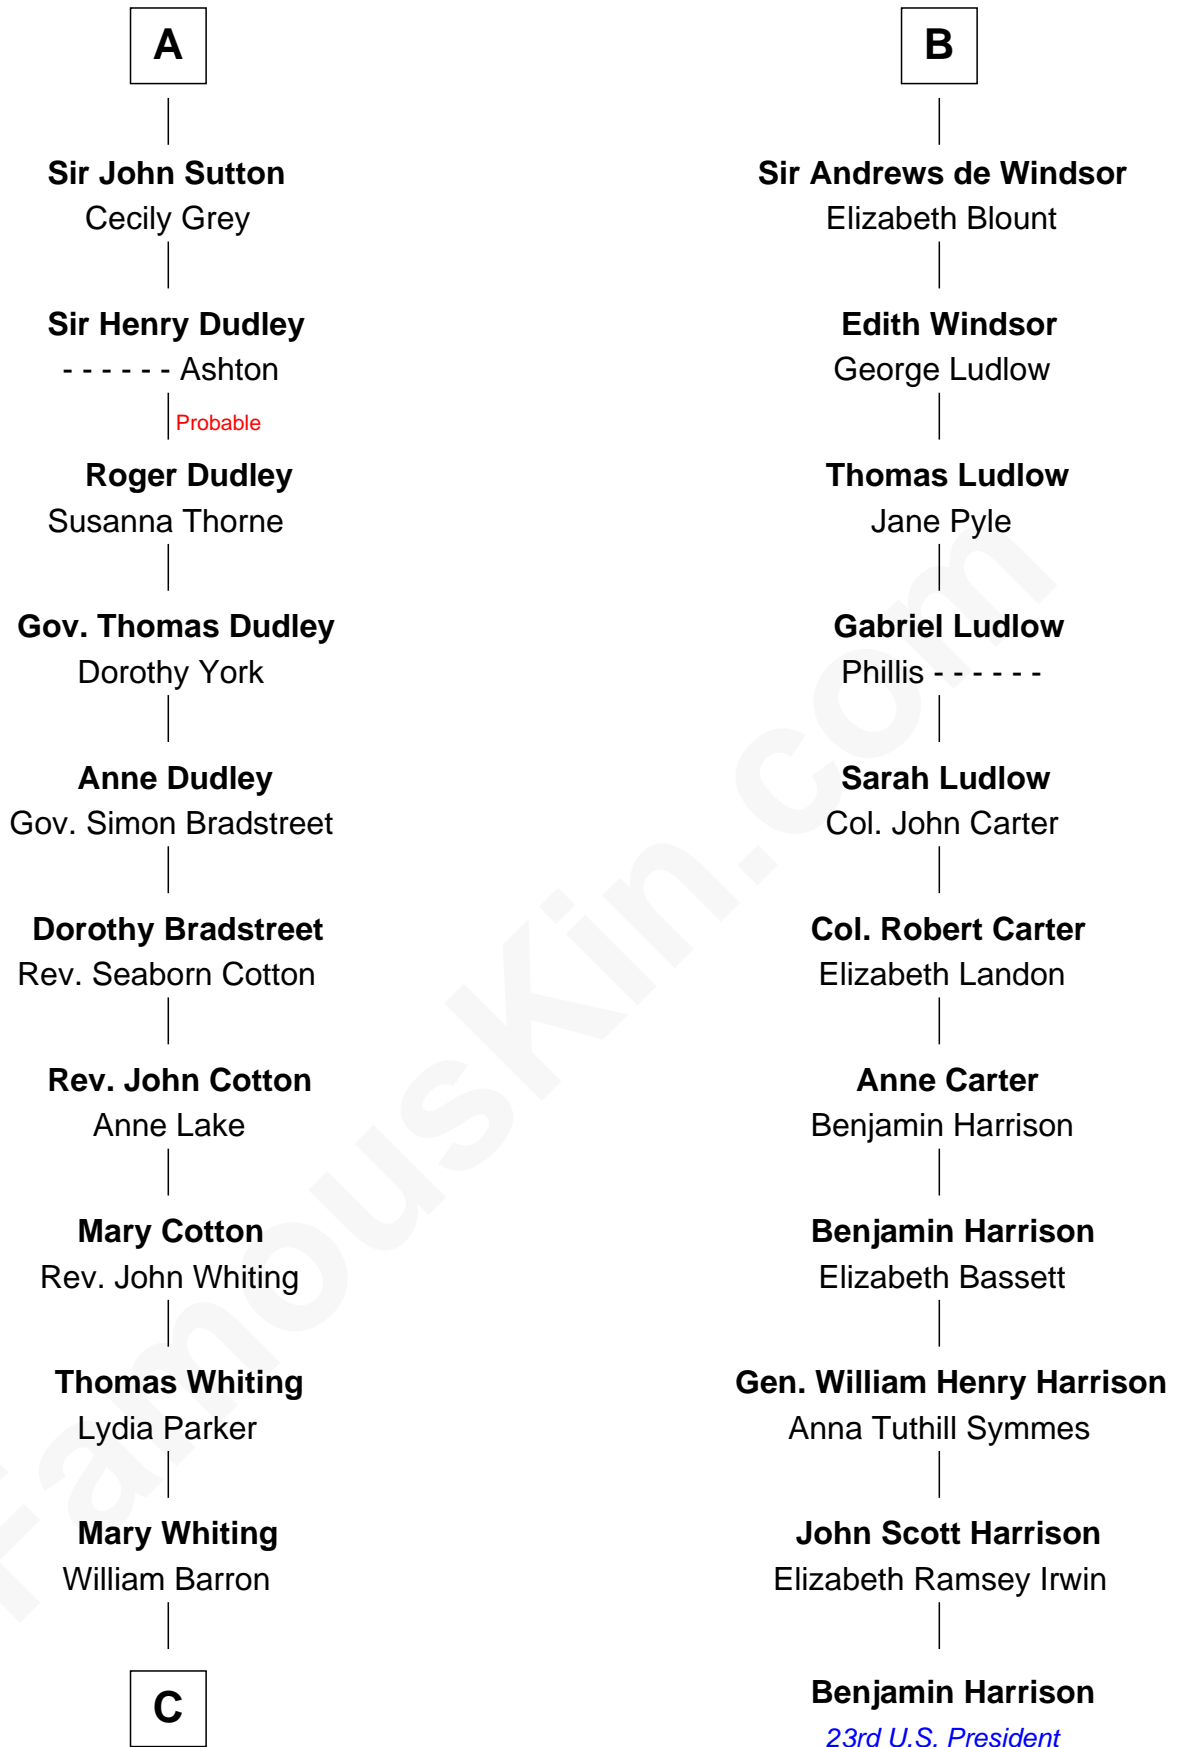

FamousKin.com Relationship Chart of

James Sherman

27th U.S. Vice-President

17th cousin 3 times removed of

Benjamin Harrison

23rd U.S. President

C

—
Mary Augusta Barron

Stalham Williams

—
Frances Lucretia Williams

Richard Winslow Sherman

—
Mary Frances Sherman

Richard Updike Sherman

—
James Sherman

27th U.S. Vice-President

FamousKin.com