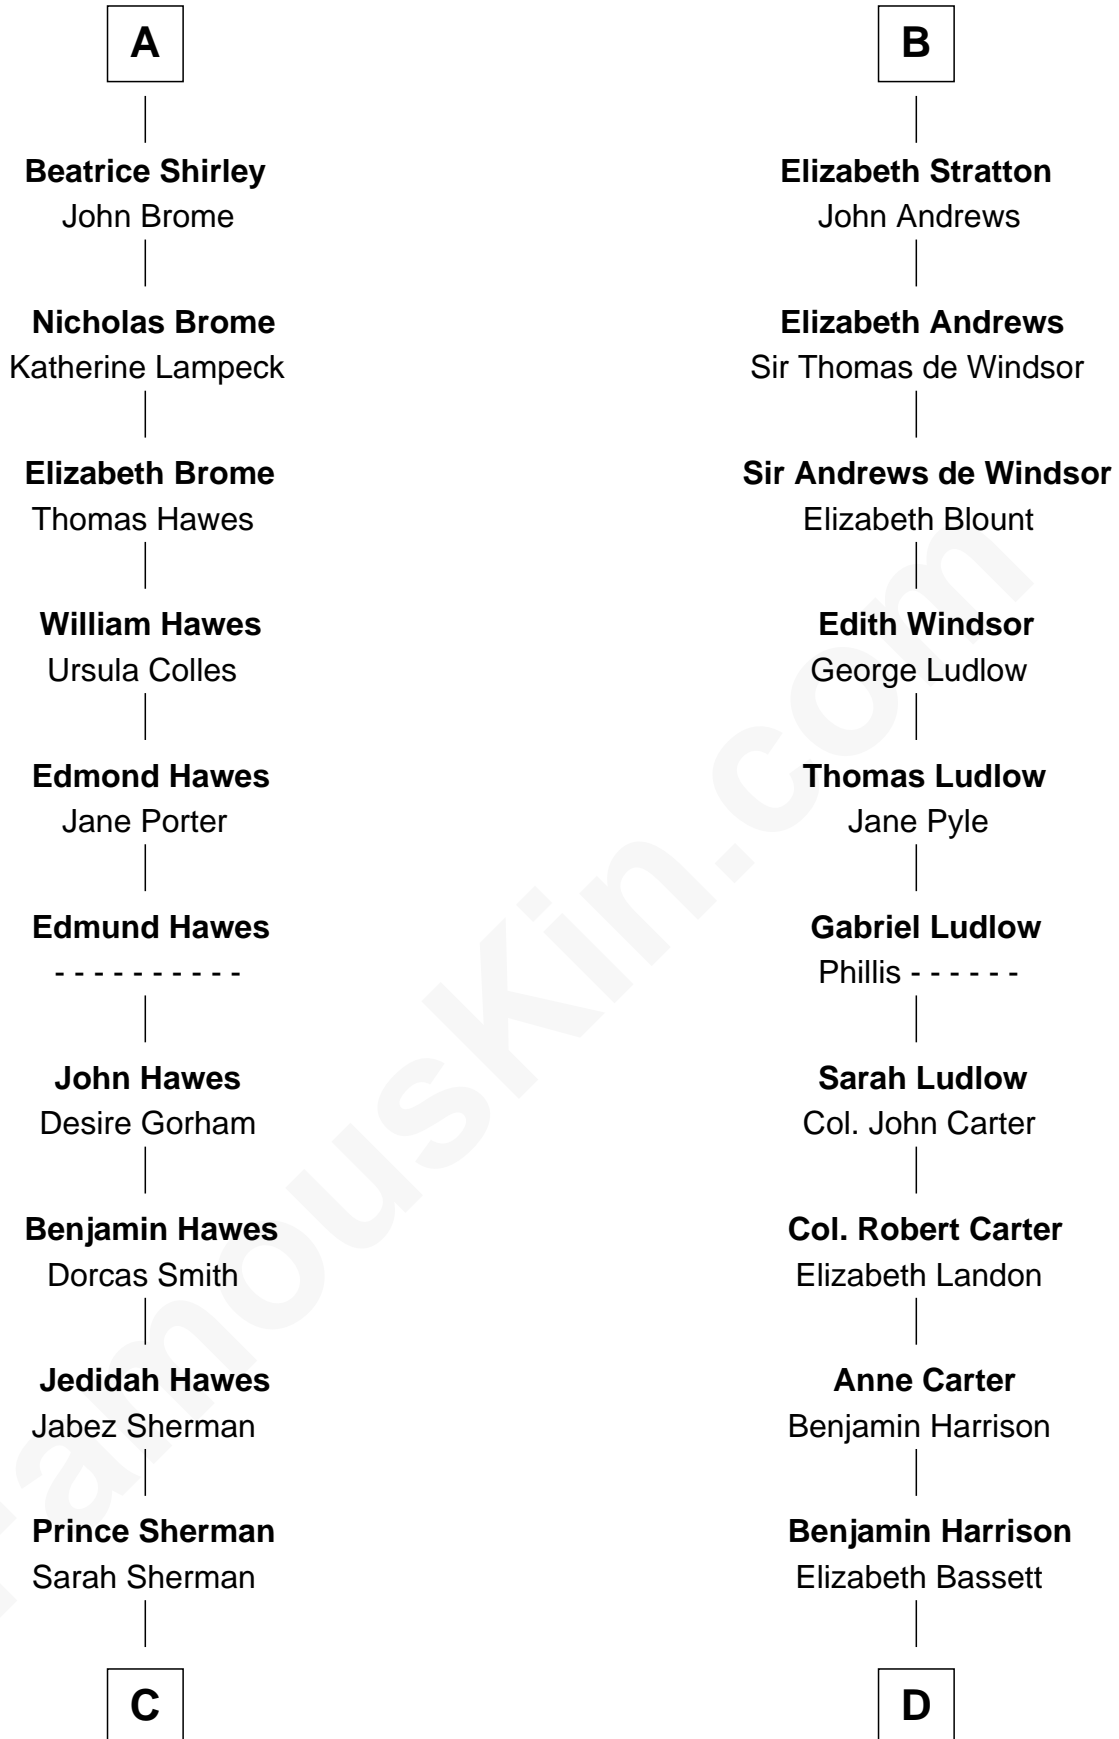

FamousKin.com Relationship Chart of

James Sherman

27th U.S. Vice-President

19th cousin 1 time removed of

Benjamin Harrison

23rd U.S. President

John, King of England

Isabelle of Angoulême

C

Jahaziel Sherman

Nancy Winslow

Richard Winslow Sherman

Frances Lucretia Williams

Mary Frances Sherman

Richard Updike Sherman

James Sherman