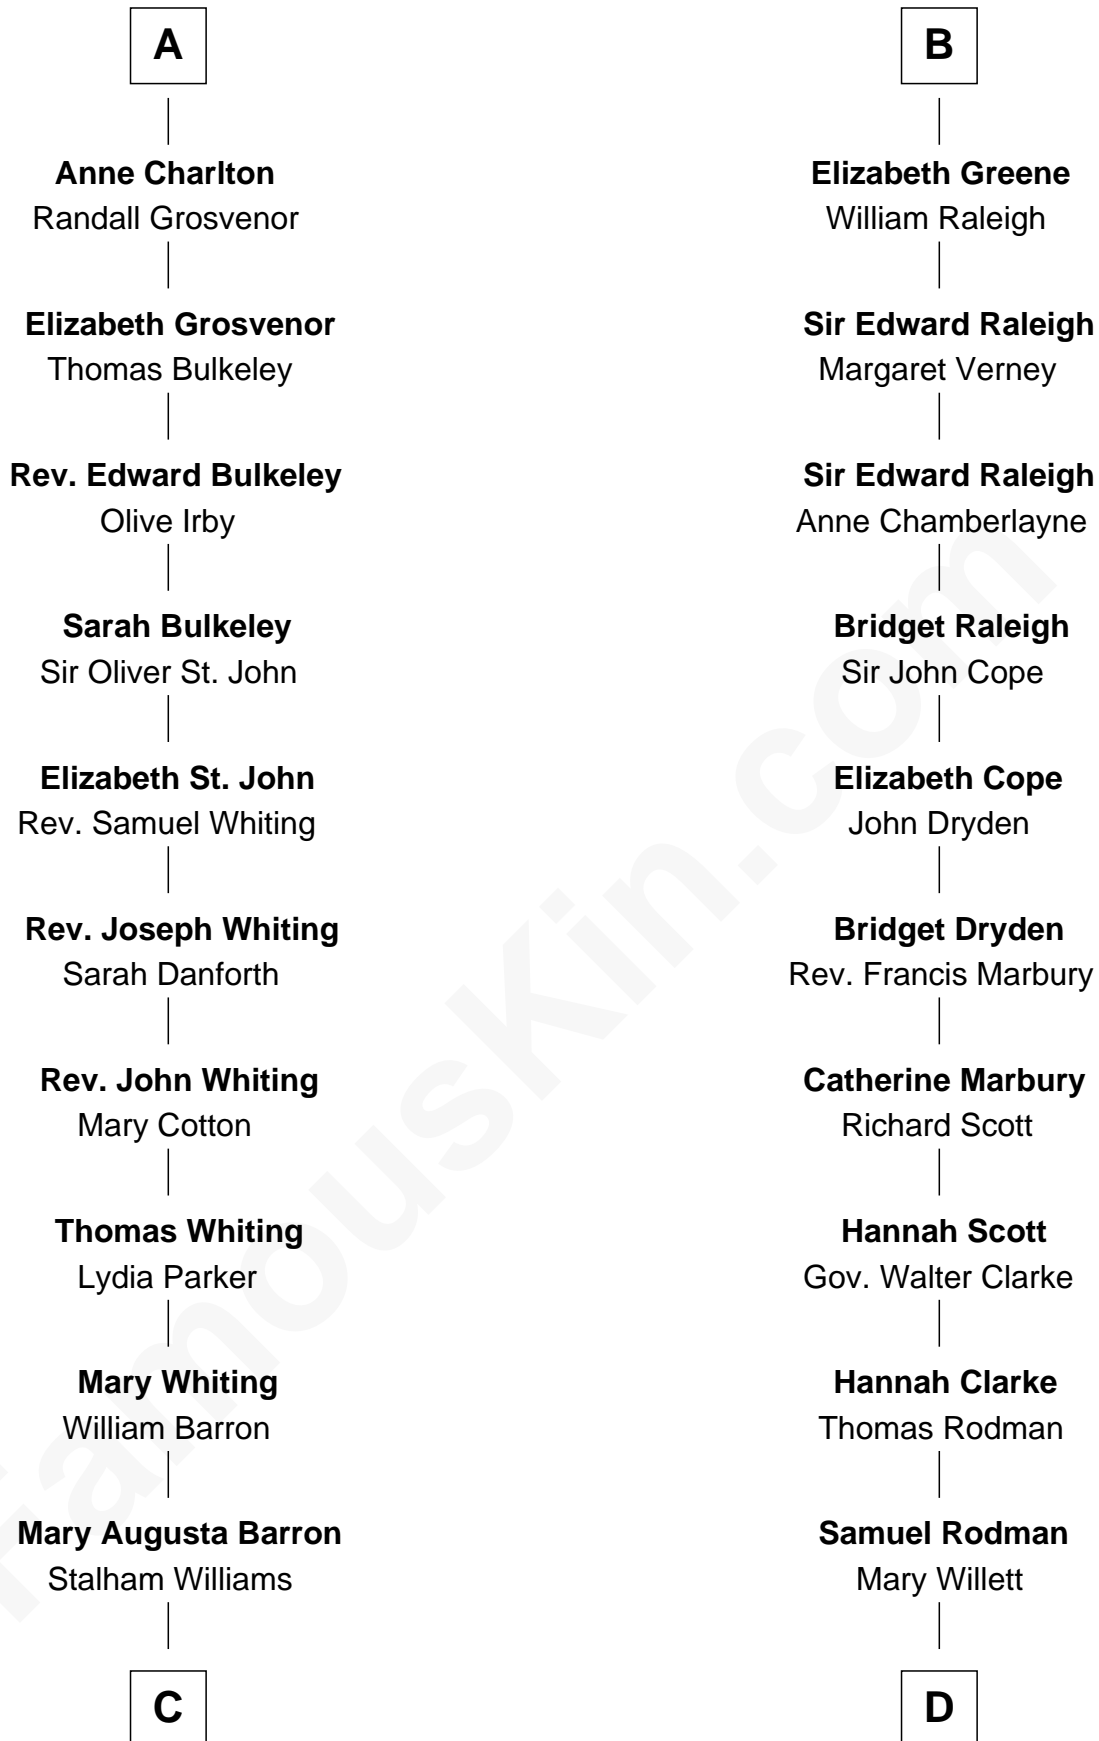

FamousKin.com Relationship Chart of

James Sherman

27th U.S. Vice-President

19th cousin 1 time removed of

Joseph Wharton

Founder of the Wharton School of Business

Sir Roger de Somery

Nichole d'Aubenev

C

Frances Lucretia Williams
Richard Winslow Sherman

Mary Frances Sherman
Richard Updike Sherman

James Sherman
27th U.S. Vice-President

D

Thomas Rodman
Mary Borden

Hannah Rodman
Samuel Rowland Fisher

Deborah Fisher
William Wharton