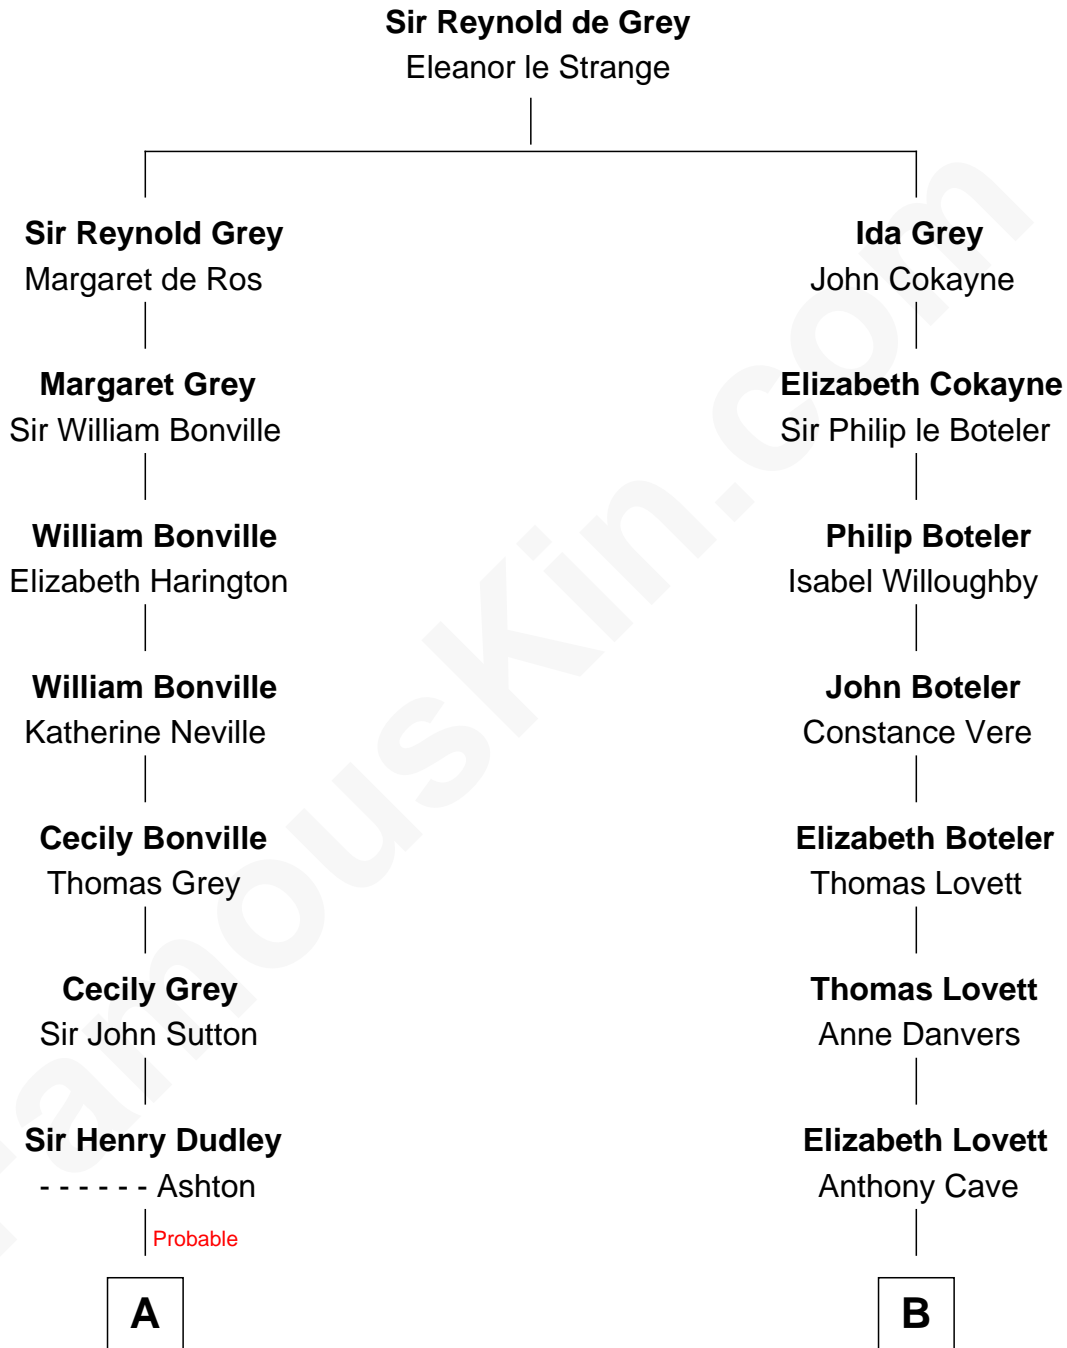

FamousKin.com Relationship Chart of

James Sherman

27th U.S. Vice-President

16th cousin 2 times removed of

Joseph Wharton

Founder of the Wharton School of Business

C

—
Mary Frances Sherman
Richard Updike Sherman

—
James Sherman
27th U.S. Vice-President

FamousKin.com