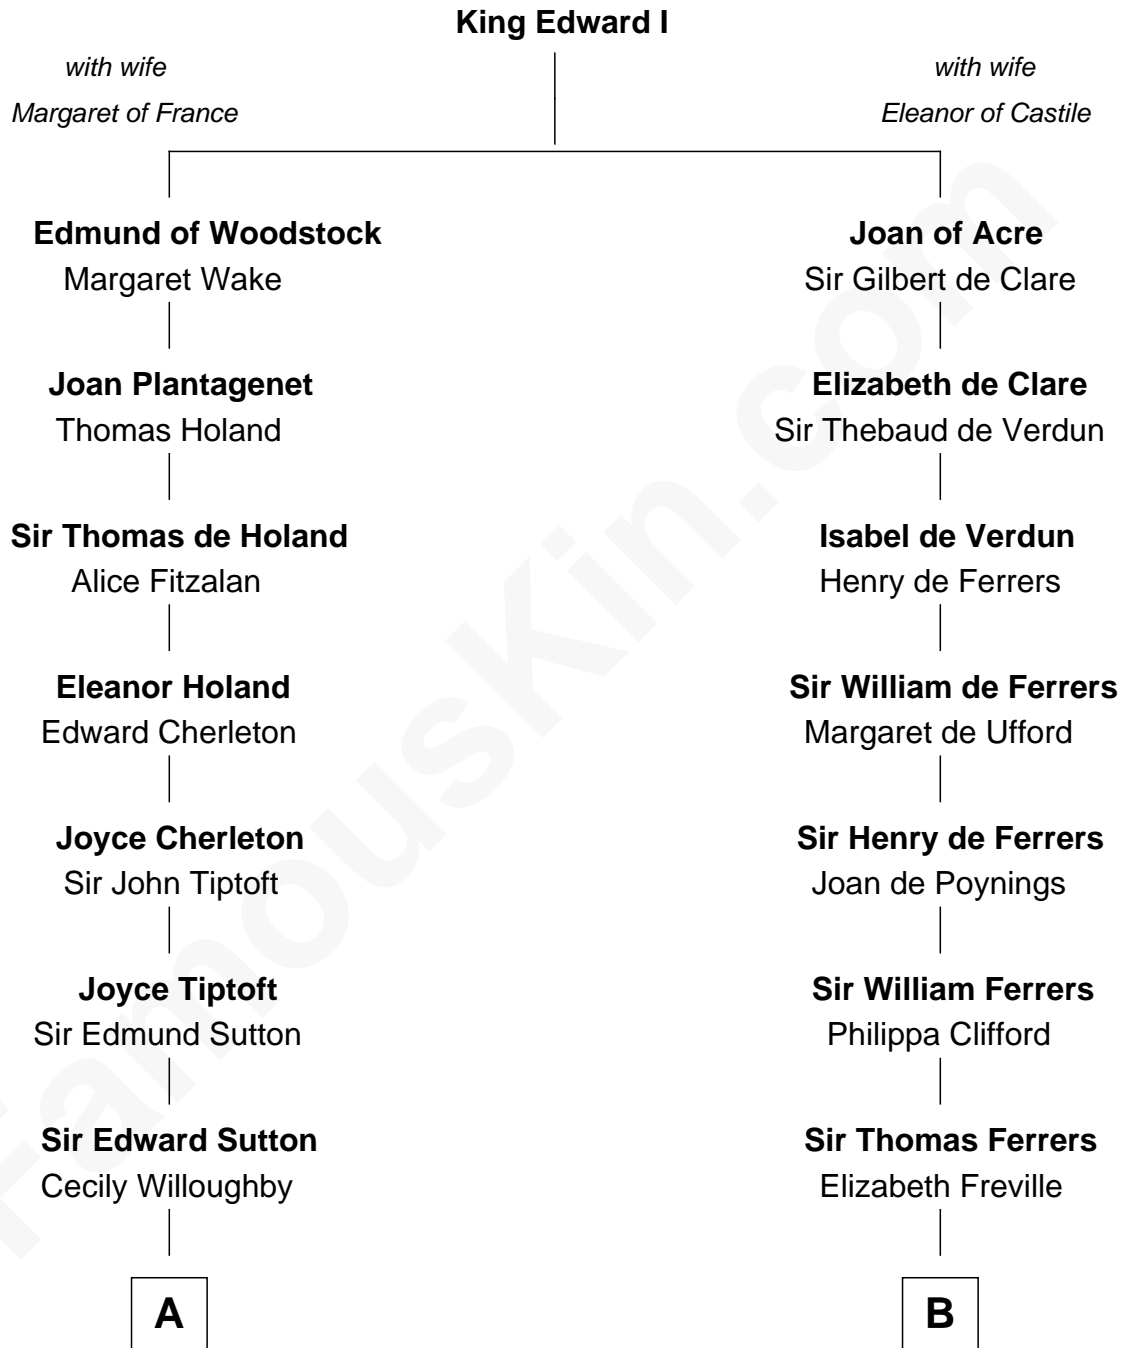

# FamousKin.com Relationship Chart of

**James Sherman**

*27th U.S. Vice-President*

19th cousin 1 time removed of

**Joseph Wharton**

*Founder of the Wharton School of Business*

**C**

**Mary Augusta Barron**  
Stalham Williams

**Frances Lucretia Williams**  
Richard Winslow Sherman

**Mary Frances Sherman**  
Richard Updike Sherman

**James Sherman**  
*27th U.S. Vice-President*

**D**

**Hannah Rodman**  
Samuel Rowland Fisher

**Deborah Fisher**  
William Wharton