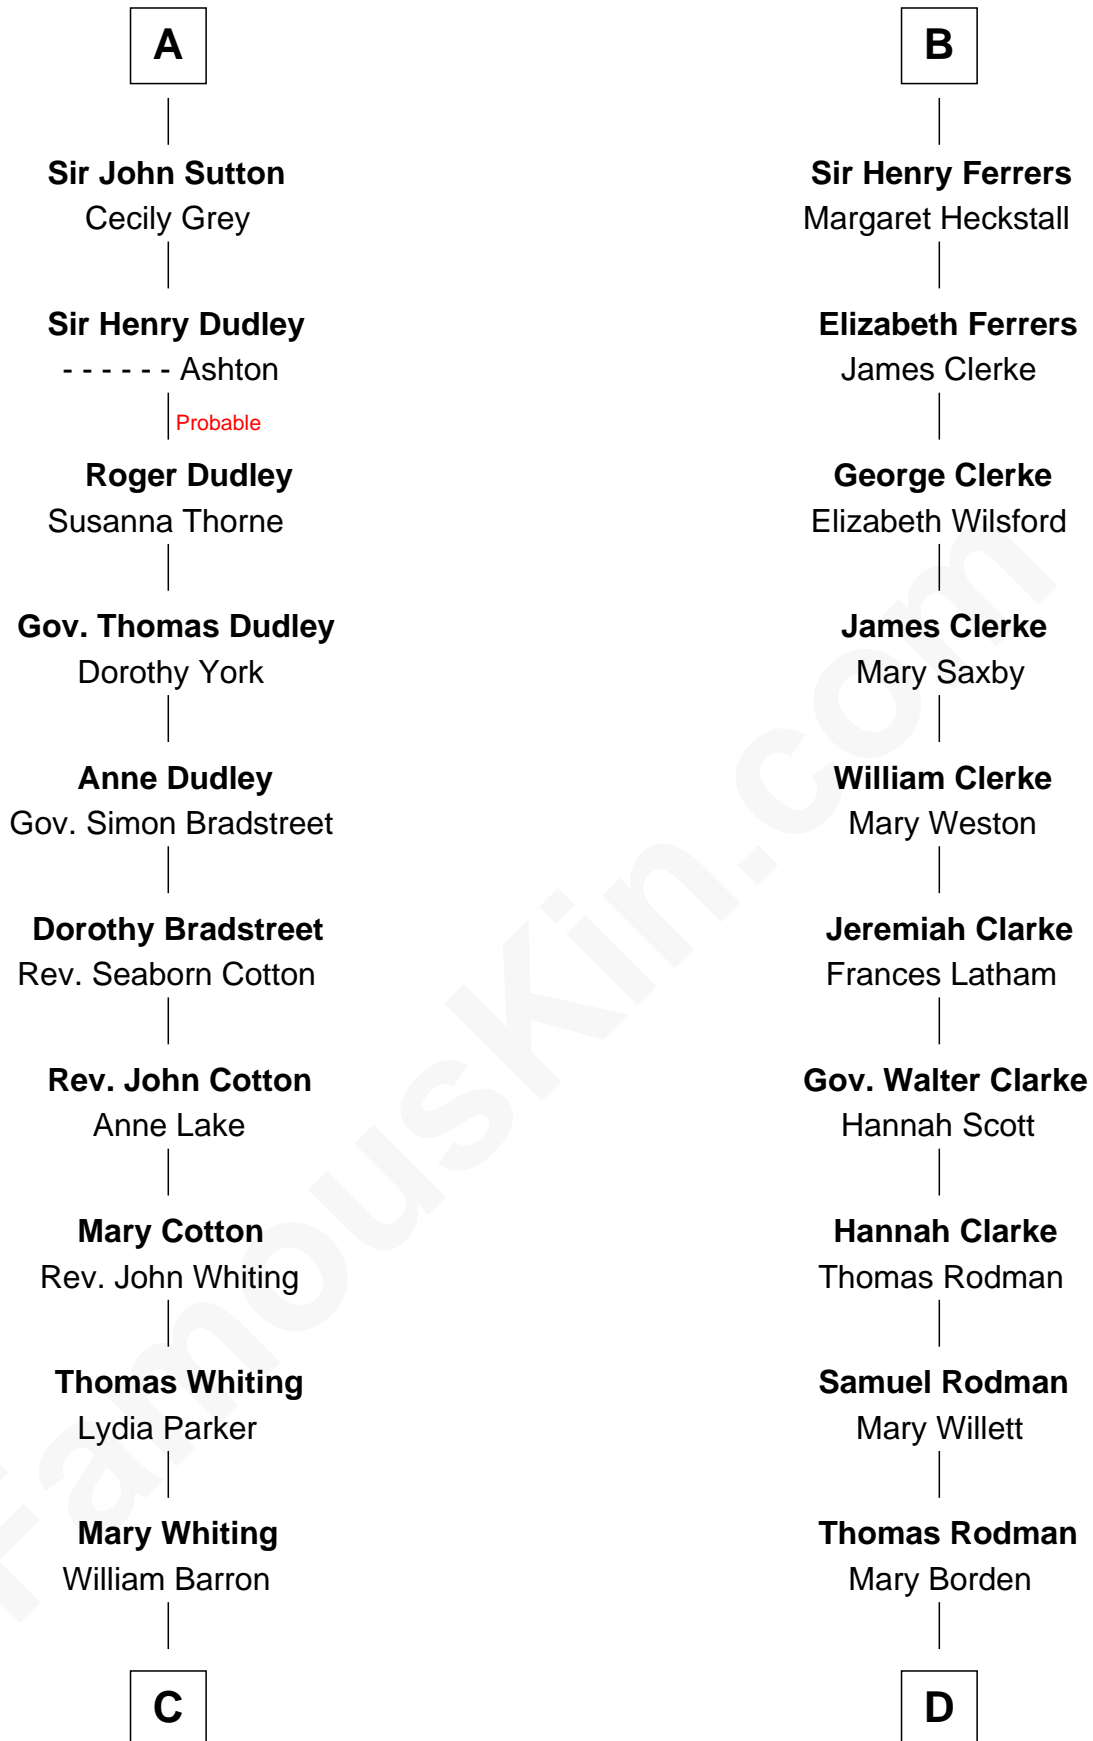

# FamousKin.com Relationship Chart of

**James Sherman**

*27th U.S. Vice-President*

19th cousin 1 time removed of

**Joseph Wharton**

*Founder of the Wharton School of Business*

**C**

**Mary Augusta Barron**  
Stalham Williams

**Frances Lucretia Williams**  
Richard Winslow Sherman

**Mary Frances Sherman**  
Richard Updike Sherman

**James Sherman**  
*27th U.S. Vice-President*

**D**

**Hannah Rodman**  
Samuel Rowland Fisher

**Deborah Fisher**  
William Wharton