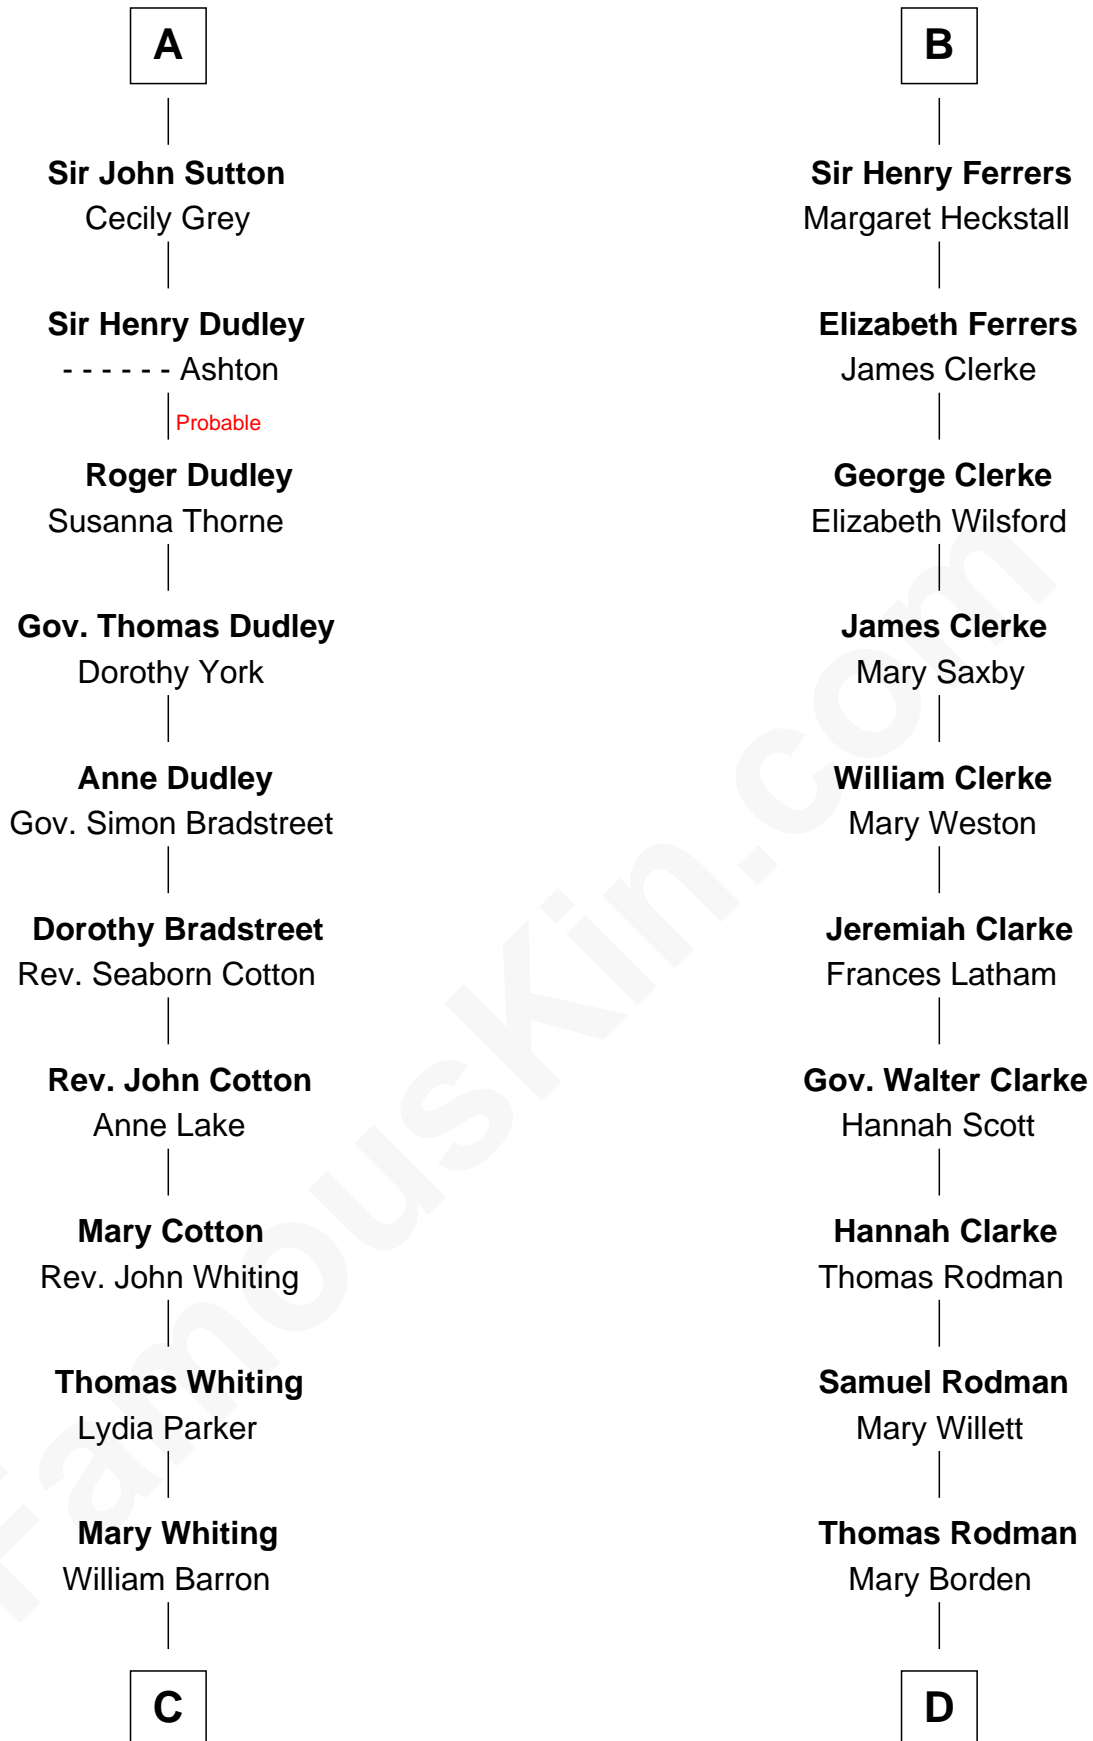

FamousKin.com Relationship Chart of

James Sherman

27th U.S. Vice-President

19th cousin 1 time removed of

Joseph Wharton

Founder of the Wharton School of Business

C

Mary Augusta Barron
Stalham Williams

Frances Lucretia Williams
Richard Winslow Sherman

Mary Frances Sherman
Richard Updike Sherman

James Sherman
27th U.S. Vice-President

D

Hannah Rodman
Samuel Rowland Fisher

Deborah Fisher
William Wharton

Joseph Wharton
Founder, Wharton School of Business