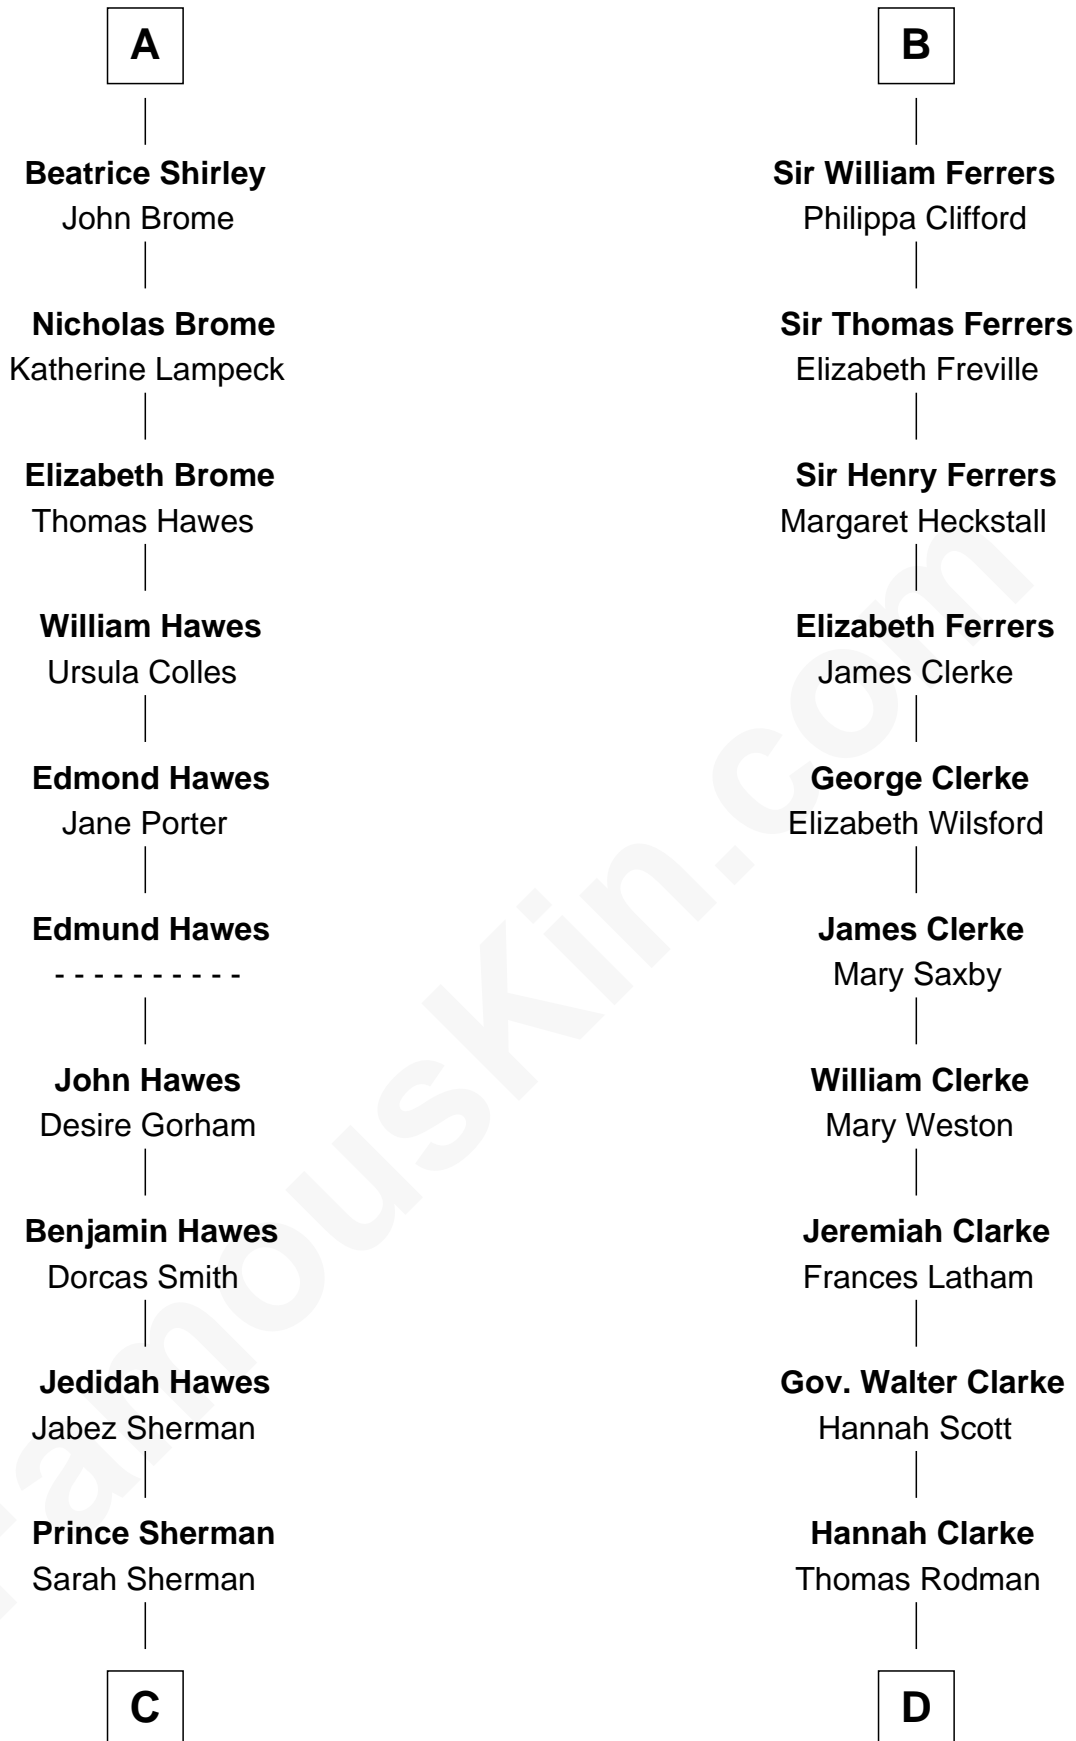

FamousKin.com Relationship Chart of

James Sherman

27th U.S. Vice-President

20th cousin 1 time removed of

Joseph Wharton

Founder of the Wharton School of Business

John, King of England
Isabelle of Angoulême

C

Jahaziel Sherman

Nancy Winslow

Richard Winslow Sherman

Frances Lucretia Williams

Mary Frances Sherman

Richard Updike Sherman

James Sherman

27th U.S. Vice-President

D

Samuel Rodman

Mary Willett

Thomas Rodman

Mary Borden

Hannah Rodman

Samuel Rowland Fisher

Deborah Fisher