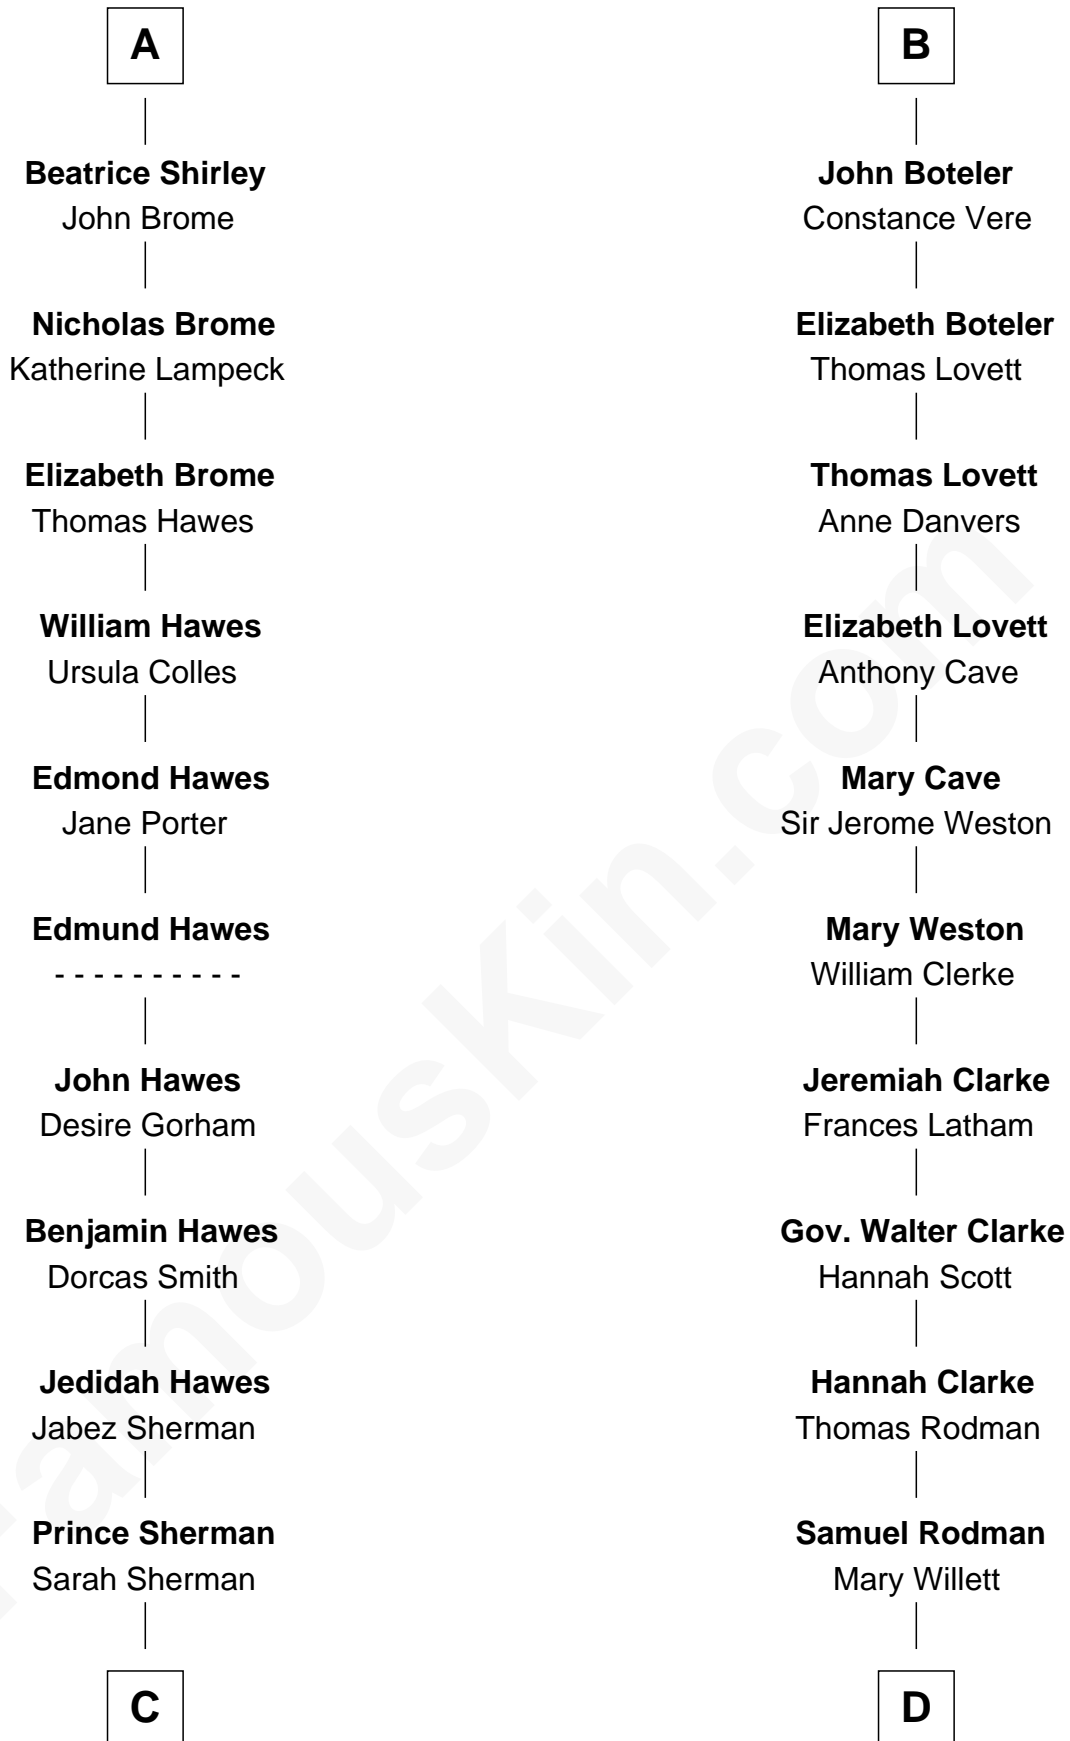

# FamousKin.com Relationship Chart of

**James Sherman**

*27th U.S. Vice-President*

20th cousin of

**Joseph Wharton**

*Founder of the Wharton School of Business*

**C**

**Jahaziel Sherman**

Nancy Winslow

**Richard Winslow Sherman**

Frances Lucretia Williams

**Mary Frances Sherman**

Richard Updike Sherman

**James Sherman**

*27th U.S. Vice-President*

**D**

**Thomas Rodman**

Mary Borden

**Hannah Rodman**

Samuel Rowland Fisher

**Deborah Fisher**

William Wharton

**Joseph Wharton**

*Founder, Wharton School of Business*