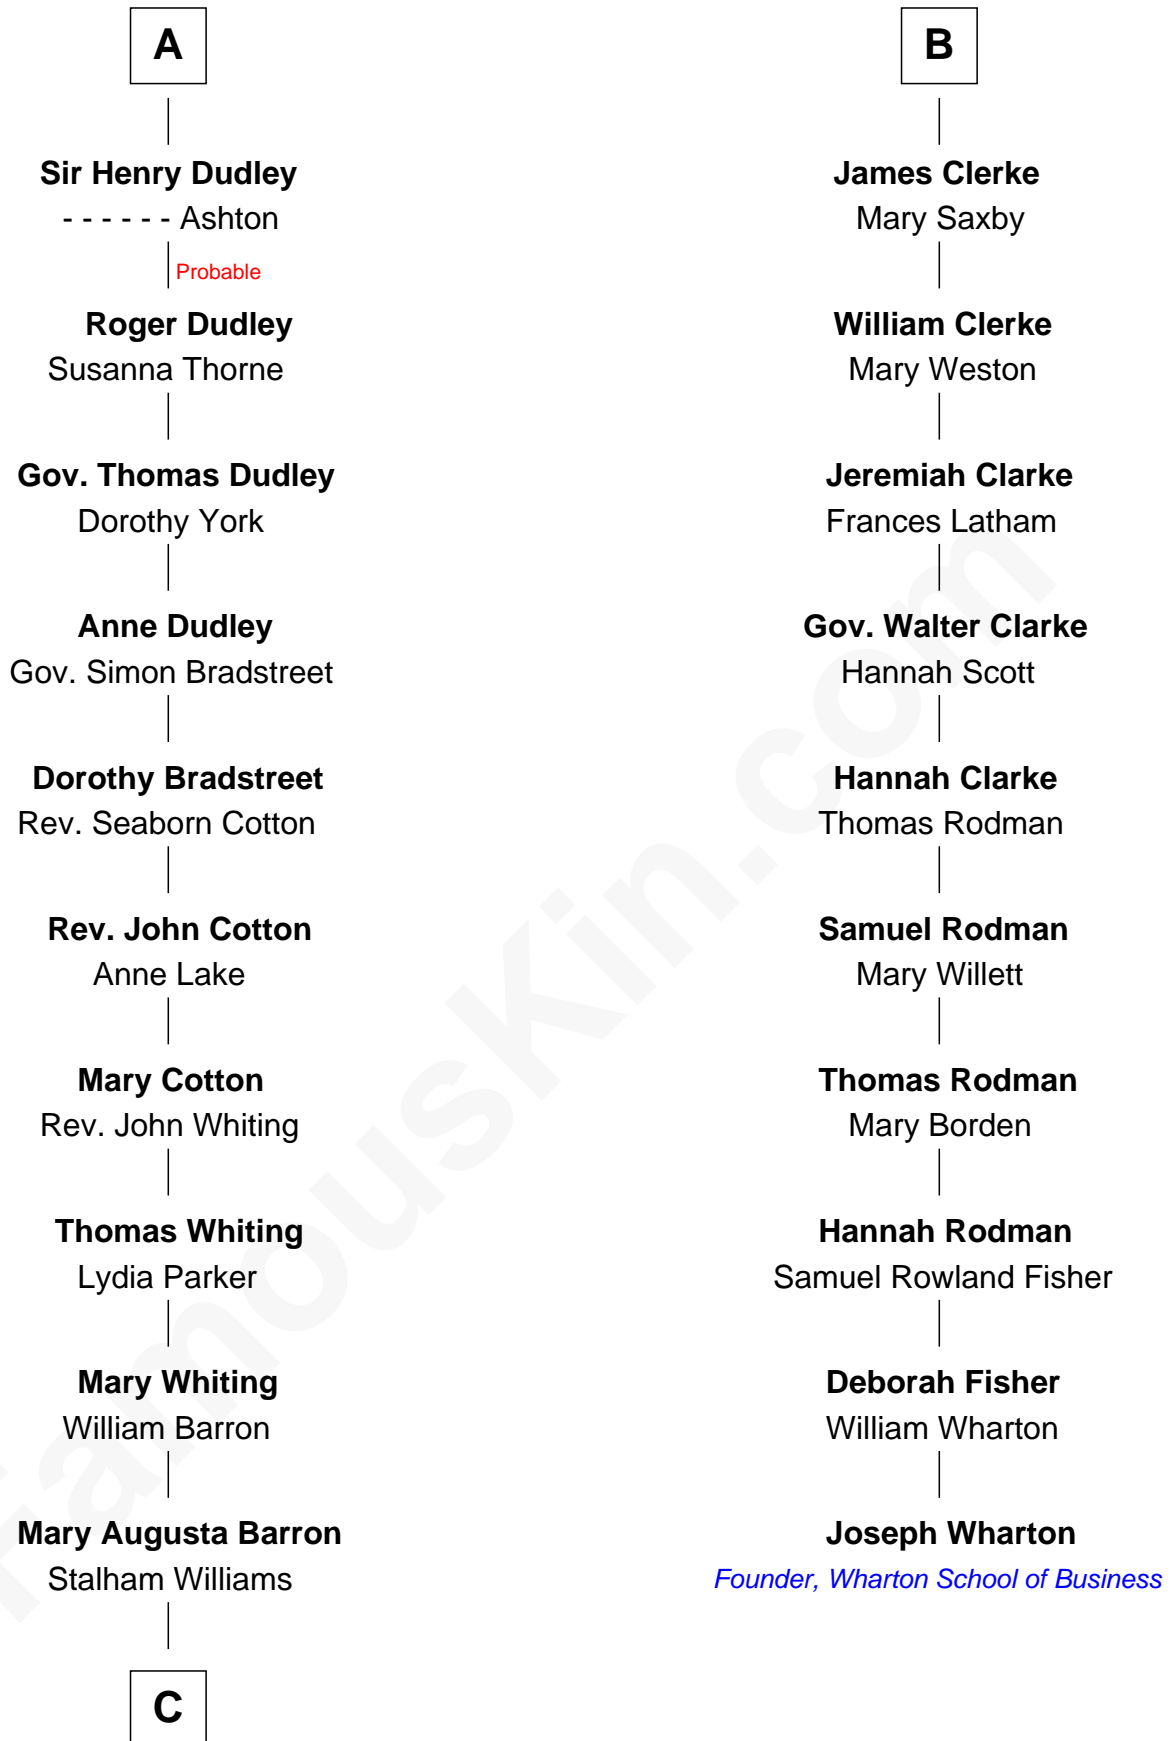

FamousKin.com Relationship Chart of

James Sherman

27th U.S. Vice-President

16th cousin 3 times removed of

Joseph Wharton

Founder of the Wharton School of Business

C

—
Frances Lucretia Williams

Richard Winslow Sherman

—
Mary Frances Sherman

Richard Updike Sherman

—
James Sherman

27th U.S. Vice-President

FamousKin.com