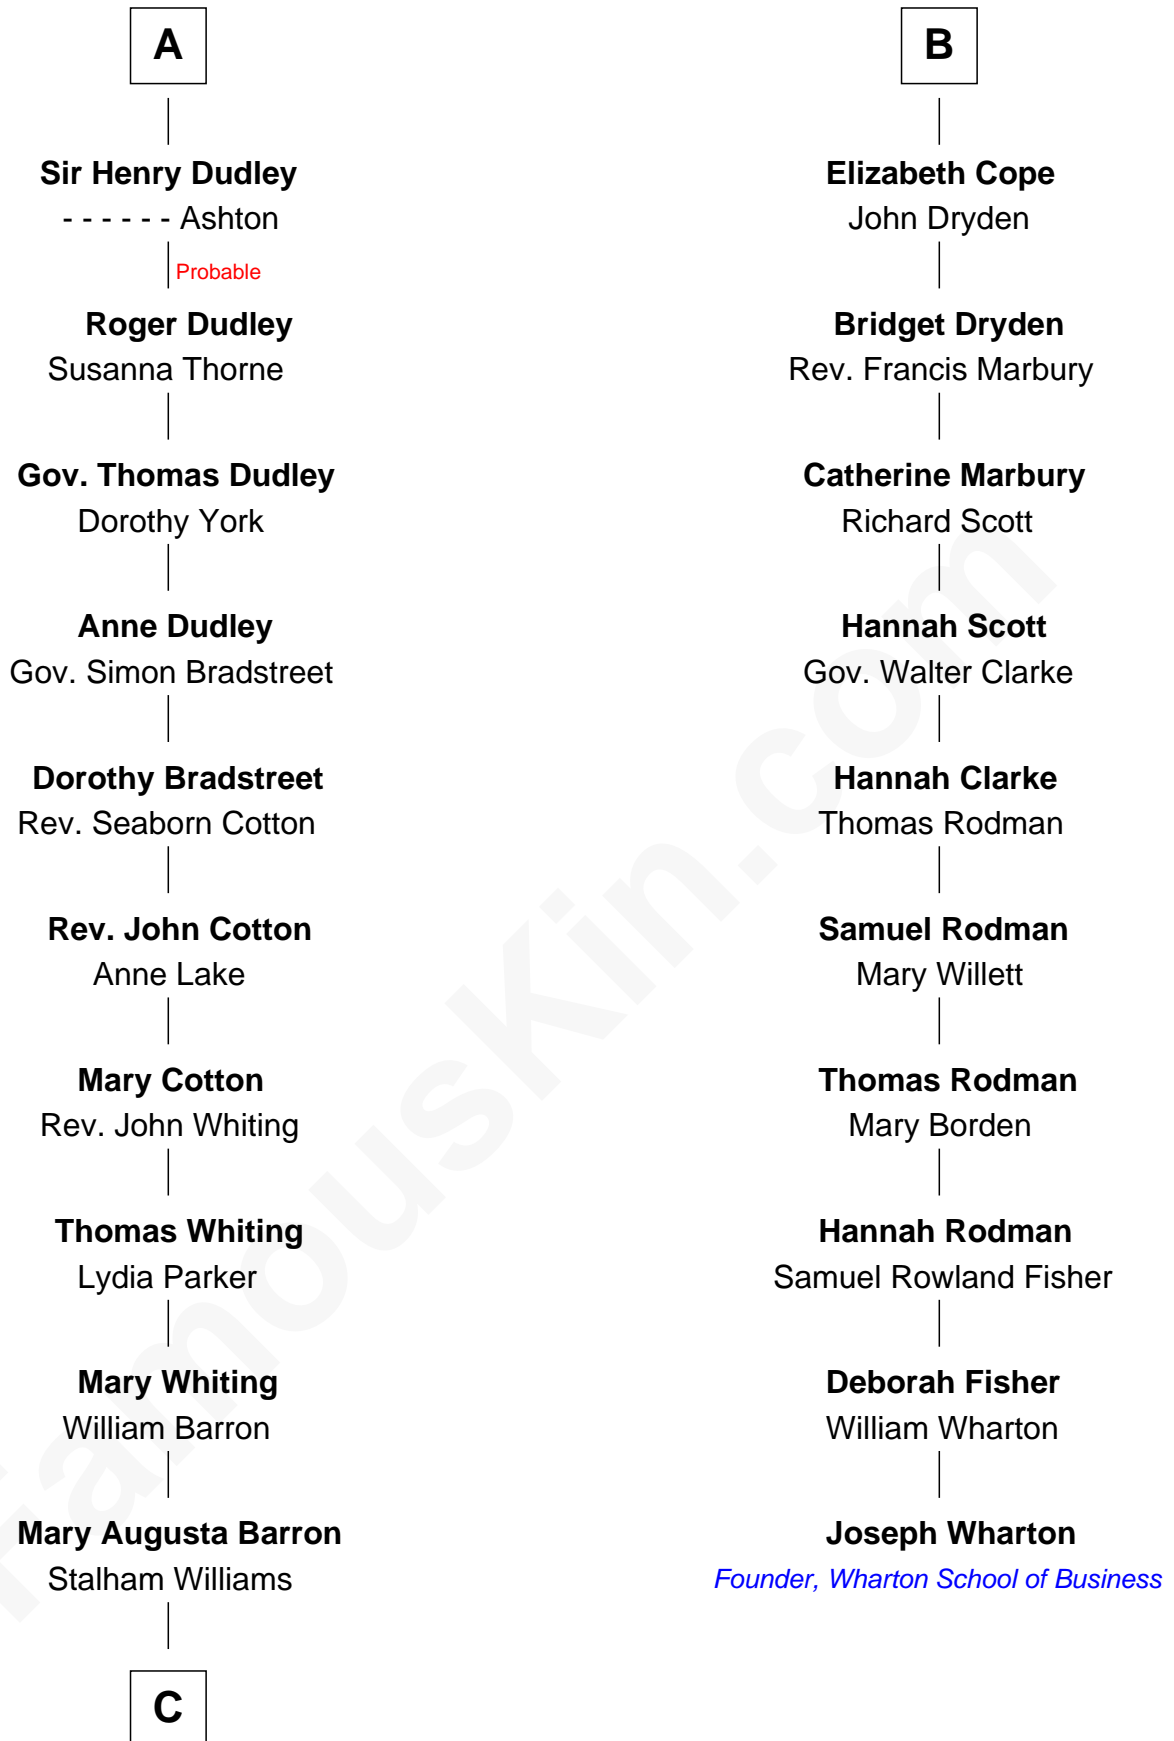

# FamousKin.com Relationship Chart of

**James Sherman**

*27th U.S. Vice-President*

16th cousin 3 times removed of

**Joseph Wharton**

*Founder of the Wharton School of Business*

C

—  
**Frances Lucretia Williams**

Richard Winslow Sherman

—  
**Mary Frances Sherman**

Richard Updike Sherman

—  
**James Sherman**

*27th U.S. Vice-President*

FamousKin.com