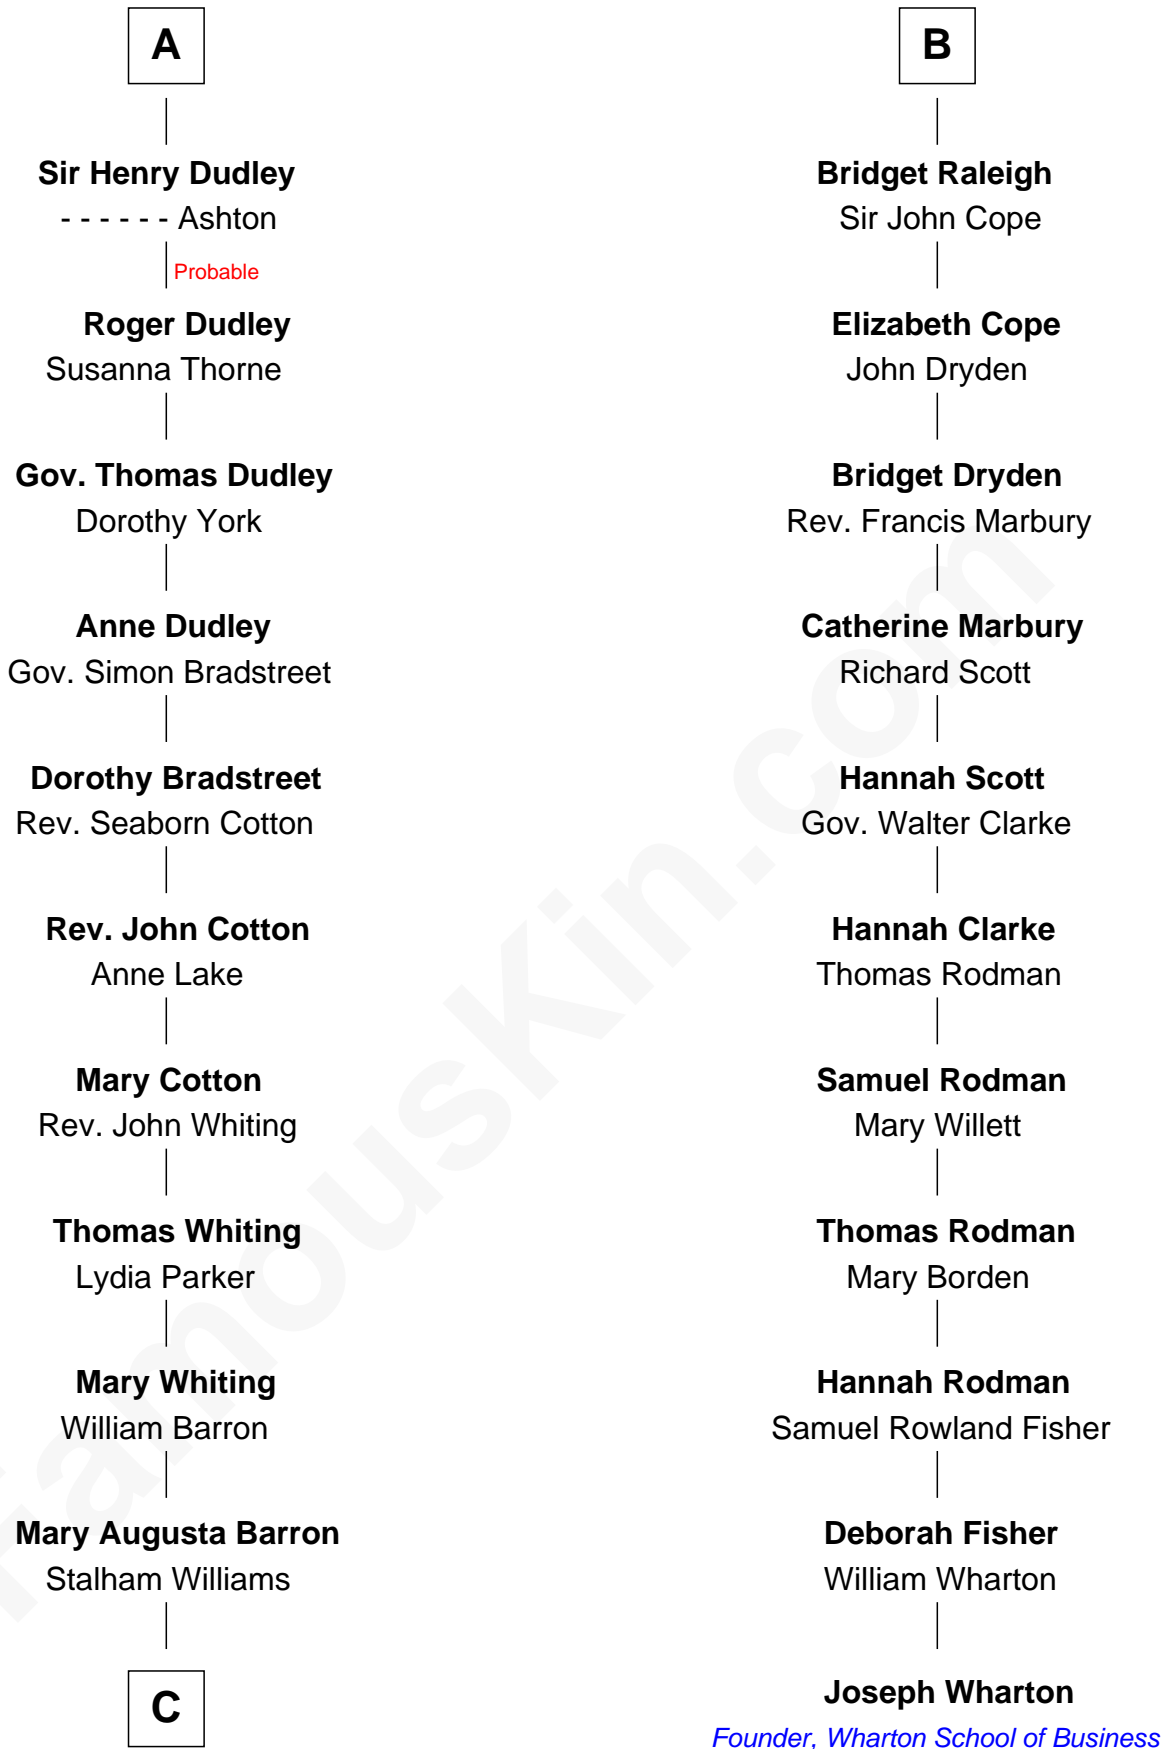

# FamousKin.com Relationship Chart of

**James Sherman**

*27th U.S. Vice-President*

17th cousin 2 times removed of

**Joseph Wharton**

*Founder of the Wharton School of Business*

**Edmund Fitzalan**

Alice de Warenne

**Richard Fitzalan**  
Eleanor Plantagenet

**Alice Fitzalan**  
Sir Thomas de Holand

**Eleanor Holand**  
Edward Cherleton

**Joyce Cherleton**  
Sir John Tiptoft

**Joyce Tiptoft**  
Sir Edmund Sutton

**Sir Edward Sutton**  
Cecily Willoughby

**Sir John Sutton**  
Cecily Grey

**A**

**Mary Fitzalan**  
John le Strange

**Ankaret le Strange**  
Sir Richard Talbot

**Mary Talbot**  
Sir Thomas Greene

**Sir Thomas Greene**  
Phillippa Ferrers

**Elizabeth Greene**  
William Raleigh

**Sir Edward Raleigh**  
Margaret Verney

**Sir Edward Raleigh**  
Anne Chamberlayne

**B**

**C**

—  
**Frances Lucretia Williams**

Richard Winslow Sherman

—  
**Mary Frances Sherman**

Richard Updike Sherman