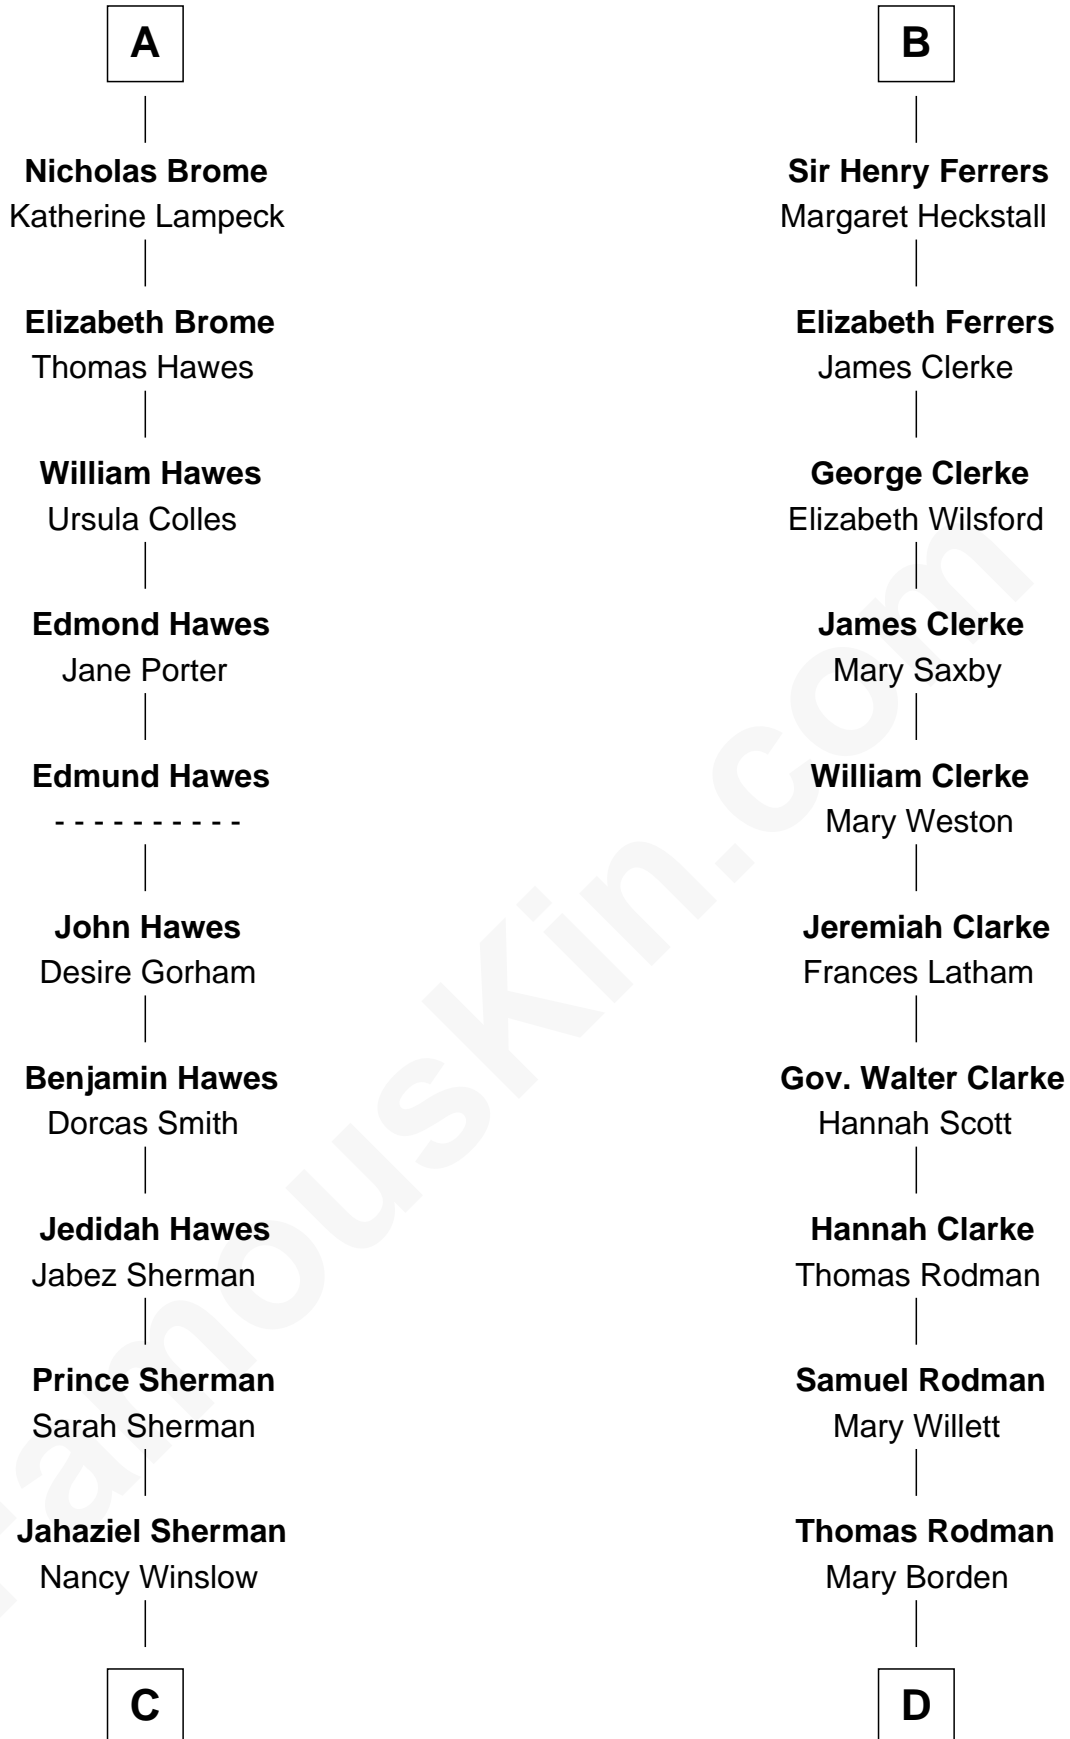

FamousKin.com Relationship Chart of

James Sherman

27th U.S. Vice-President

19th cousin of

Joseph Wharton

Founder of the Wharton School of Business

Sir William de Ros

Lucy FitzPiers

Isabel de Aubeney

William de Ros

Maude de Vaux

Sir William de Ros

Margery de Badlesmere

Maud de Roos

John de Welles

Margery de Welles

Stephen le Scrope

Maude le Scrope

Sir Baldwin Freville

Elizabeth Freville

Sir Thomas Ferrers

B

C

Richard Winslow Sherman

Frances Lucretia Williams

Mary Frances Sherman

Richard Updike Sherman

James Sherman

27th U.S. Vice-President

D

Hannah Rodman

Samuel Rowland Fisher