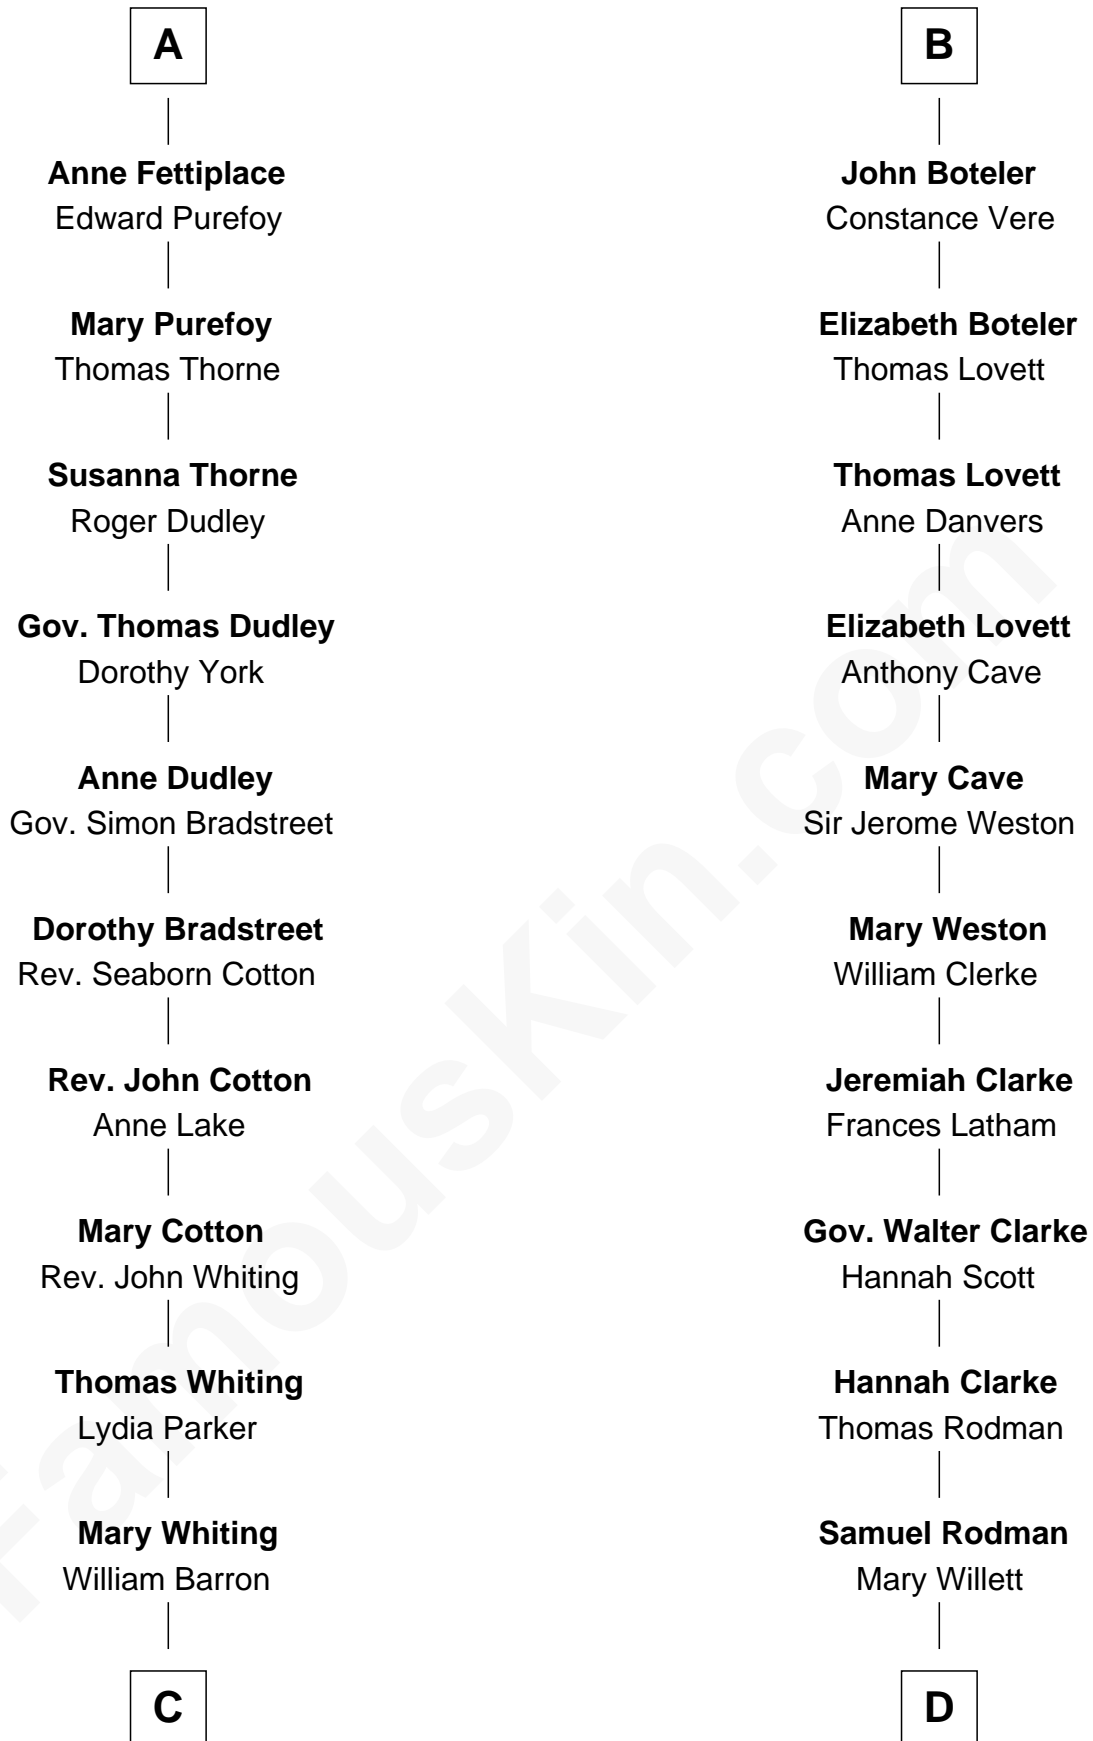

FamousKin.com Relationship Chart of

James Sherman

27th U.S. Vice-President

20th cousin of

Joseph Wharton

Founder of the Wharton School of Business

C

Mary Augusta Barron
Stalham Williams

Frances Lucretia Williams
Richard Winslow Sherman

Mary Frances Sherman
Richard Updike Sherman

James Sherman
27th U.S. Vice-President

D

Thomas Rodman
Mary Borden

Hannah Rodman
Samuel Rowland Fisher

Deborah Fisher
William Wharton