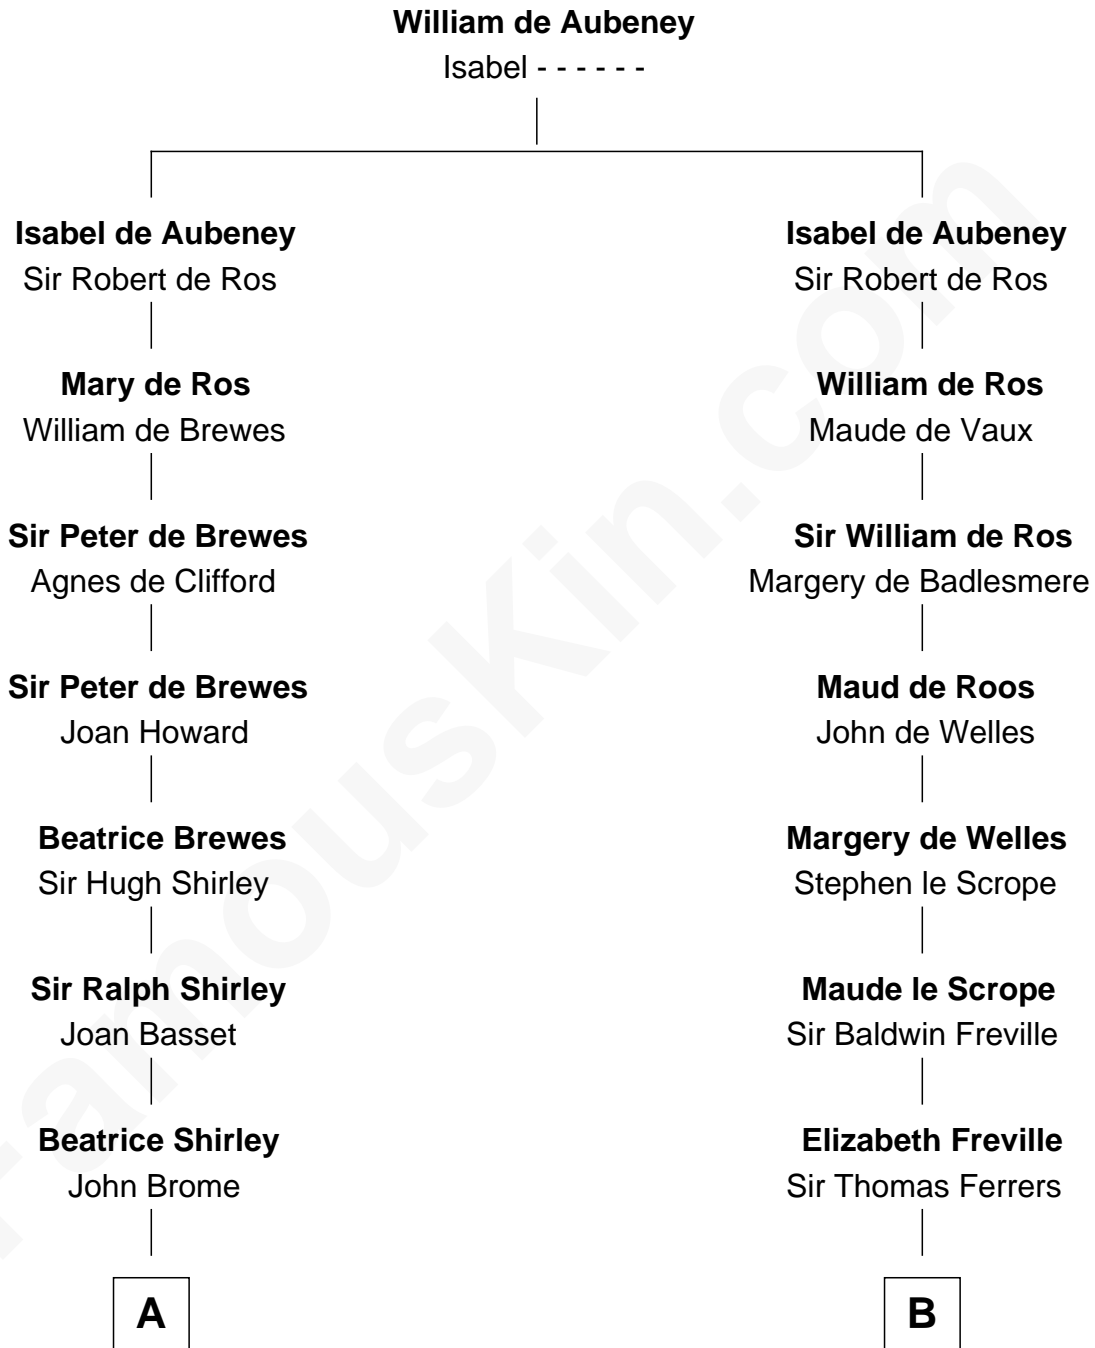

# FamousKin.com Relationship Chart of

**James Sherman**

*27th U.S. Vice-President*

19th cousin of

**Joseph Wharton**

*Founder of the Wharton School of Business*

**C**

**Richard Winslow Sherman**

Frances Lucretia Williams

**Mary Frances Sherman**

Richard Updike Sherman

**James Sherman**

*27th U.S. Vice-President*

**D**

**Hannah Rodman**

Samuel Rowland Fisher