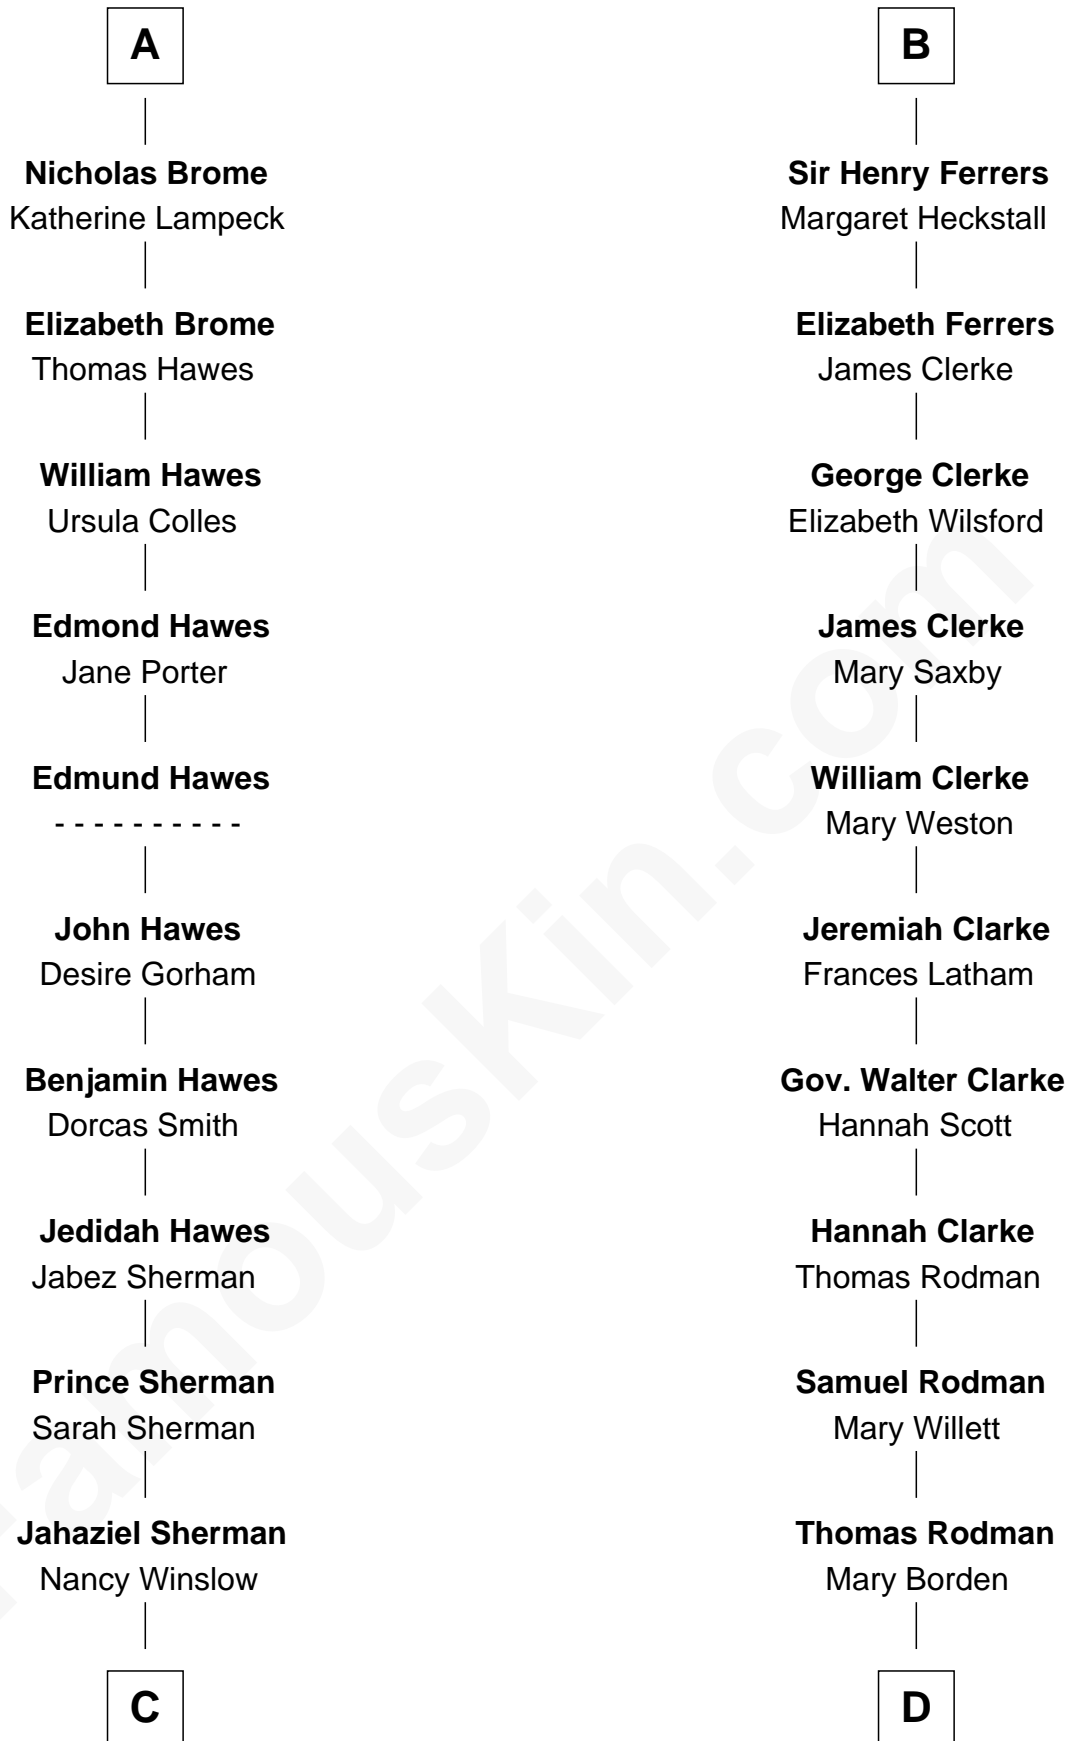

# FamousKin.com Relationship Chart of

**James Sherman**

*27th U.S. Vice-President*

19th cousin of

**Joseph Wharton**

*Founder of the Wharton School of Business*

**C**

**Richard Winslow Sherman**

Frances Lucretia Williams

**Mary Frances Sherman**

Richard Updike Sherman

**James Sherman**

*27th U.S. Vice-President*

**D**

**Hannah Rodman**

Samuel Rowland Fisher

**Deborah Fisher**

William Wharton

**Joseph Wharton**

*Founder, Wharton School of Business*

FamousKin.com