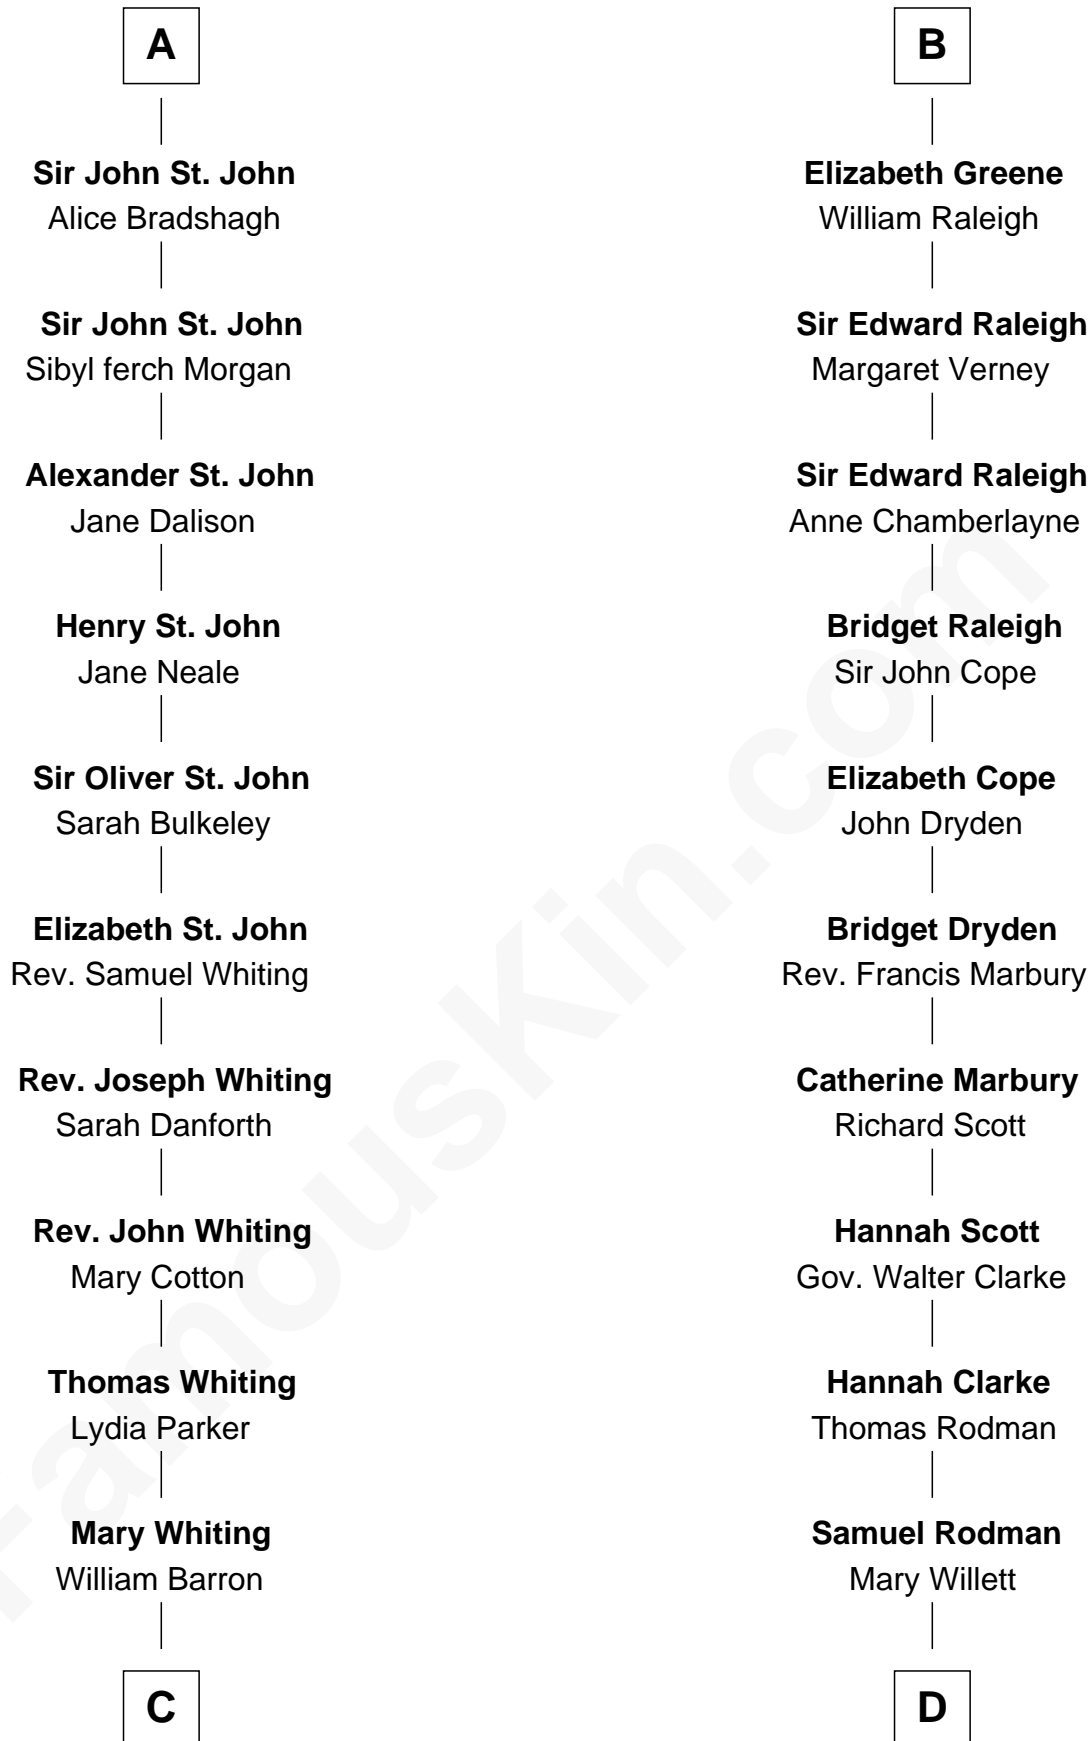

FamousKin.com Relationship Chart of

James Sherman

27th U.S. Vice-President

20th cousin of

Joseph Wharton

Founder of the Wharton School of Business

C

Mary Augusta Barron
Stalham Williams

Frances Lucretia Williams
Richard Winslow Sherman

Mary Frances Sherman
Richard Updike Sherman

James Sherman
27th U.S. Vice-President

D

Thomas Rodman
Mary Borden

Hannah Rodman
Samuel Rowland Fisher

Deborah Fisher
William Wharton