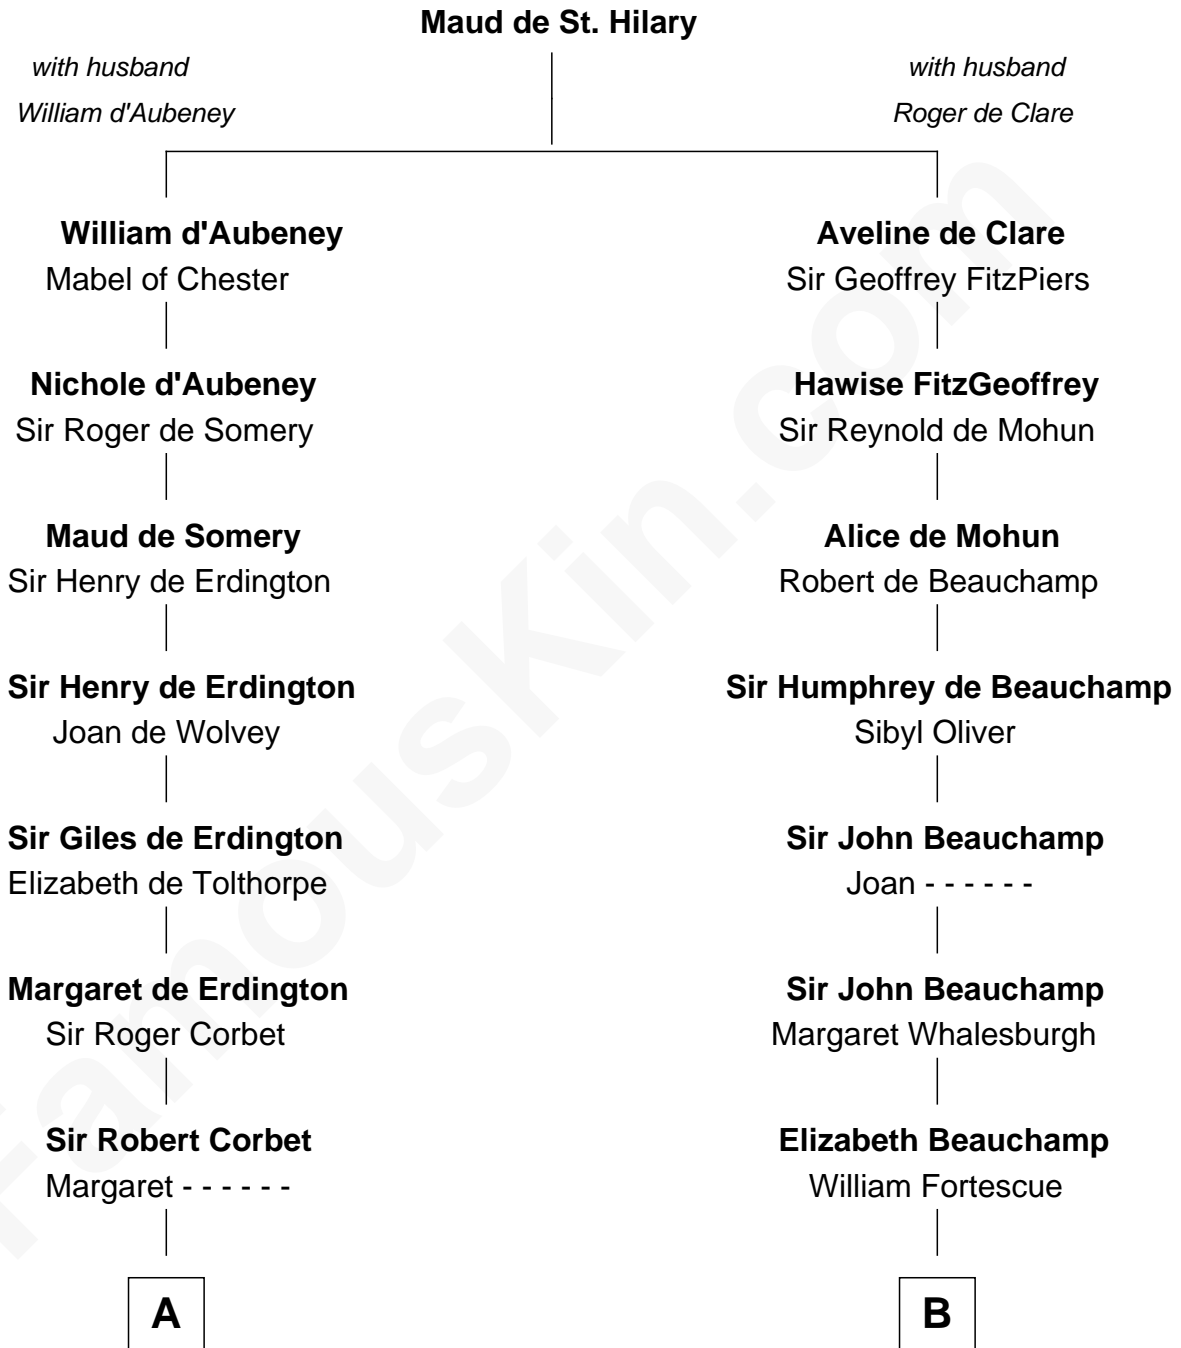

FamousKin.com Relationship Chart of

James Sherman

27th U.S. Vice-President

21st cousin of

Harriet Beecher Stowe

Author of Uncle Tom's Cabin

C

Mary Whiting
William Barron

Mary Augusta Barron
Stalham Williams

Frances Lucretia Williams
Richard Winslow Sherman

Mary Frances Sherman
Richard Updike Sherman

James Sherman
27th U.S. Vice-President

D

Col. Andrew Ward
Elizabeth Fowler