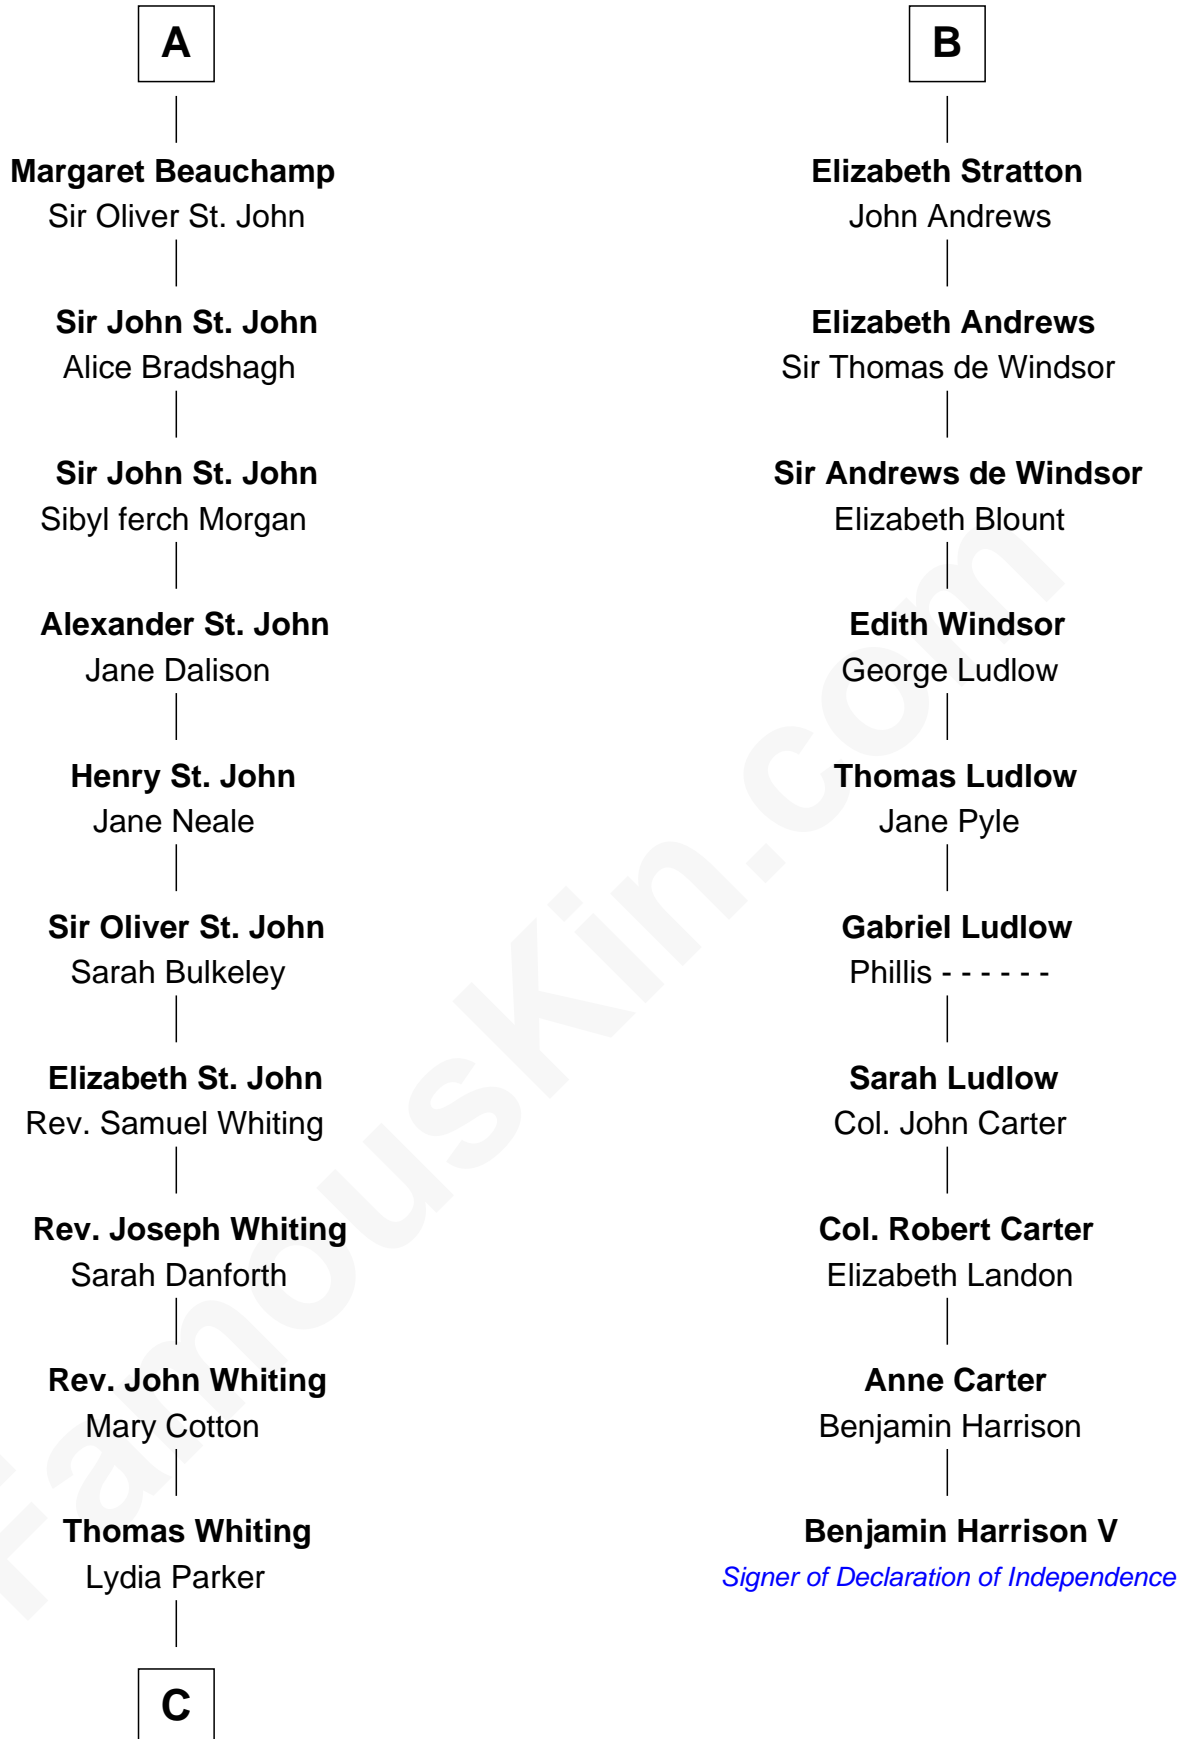

# FamousKin.com Relationship Chart of

**James Sherman**

*27th U.S. Vice-President*

16th cousin 5 times removed of

**Benjamin Harrison V**

*Signer of the Declaration of Independence*

**Sir Humphrey de Bohun**

Maud of Eu

**C**

—  
**Mary Whiting**  
William Barron

—  
**Mary Augusta Barron**  
Stalham Williams

—  
**Frances Lucretia Williams**  
Richard Winslow Sherman

—  
**Mary Frances Sherman**  
Richard Updike Sherman

—  
**James Sherman**  
*27th U.S. Vice-President*

FamousKin.com