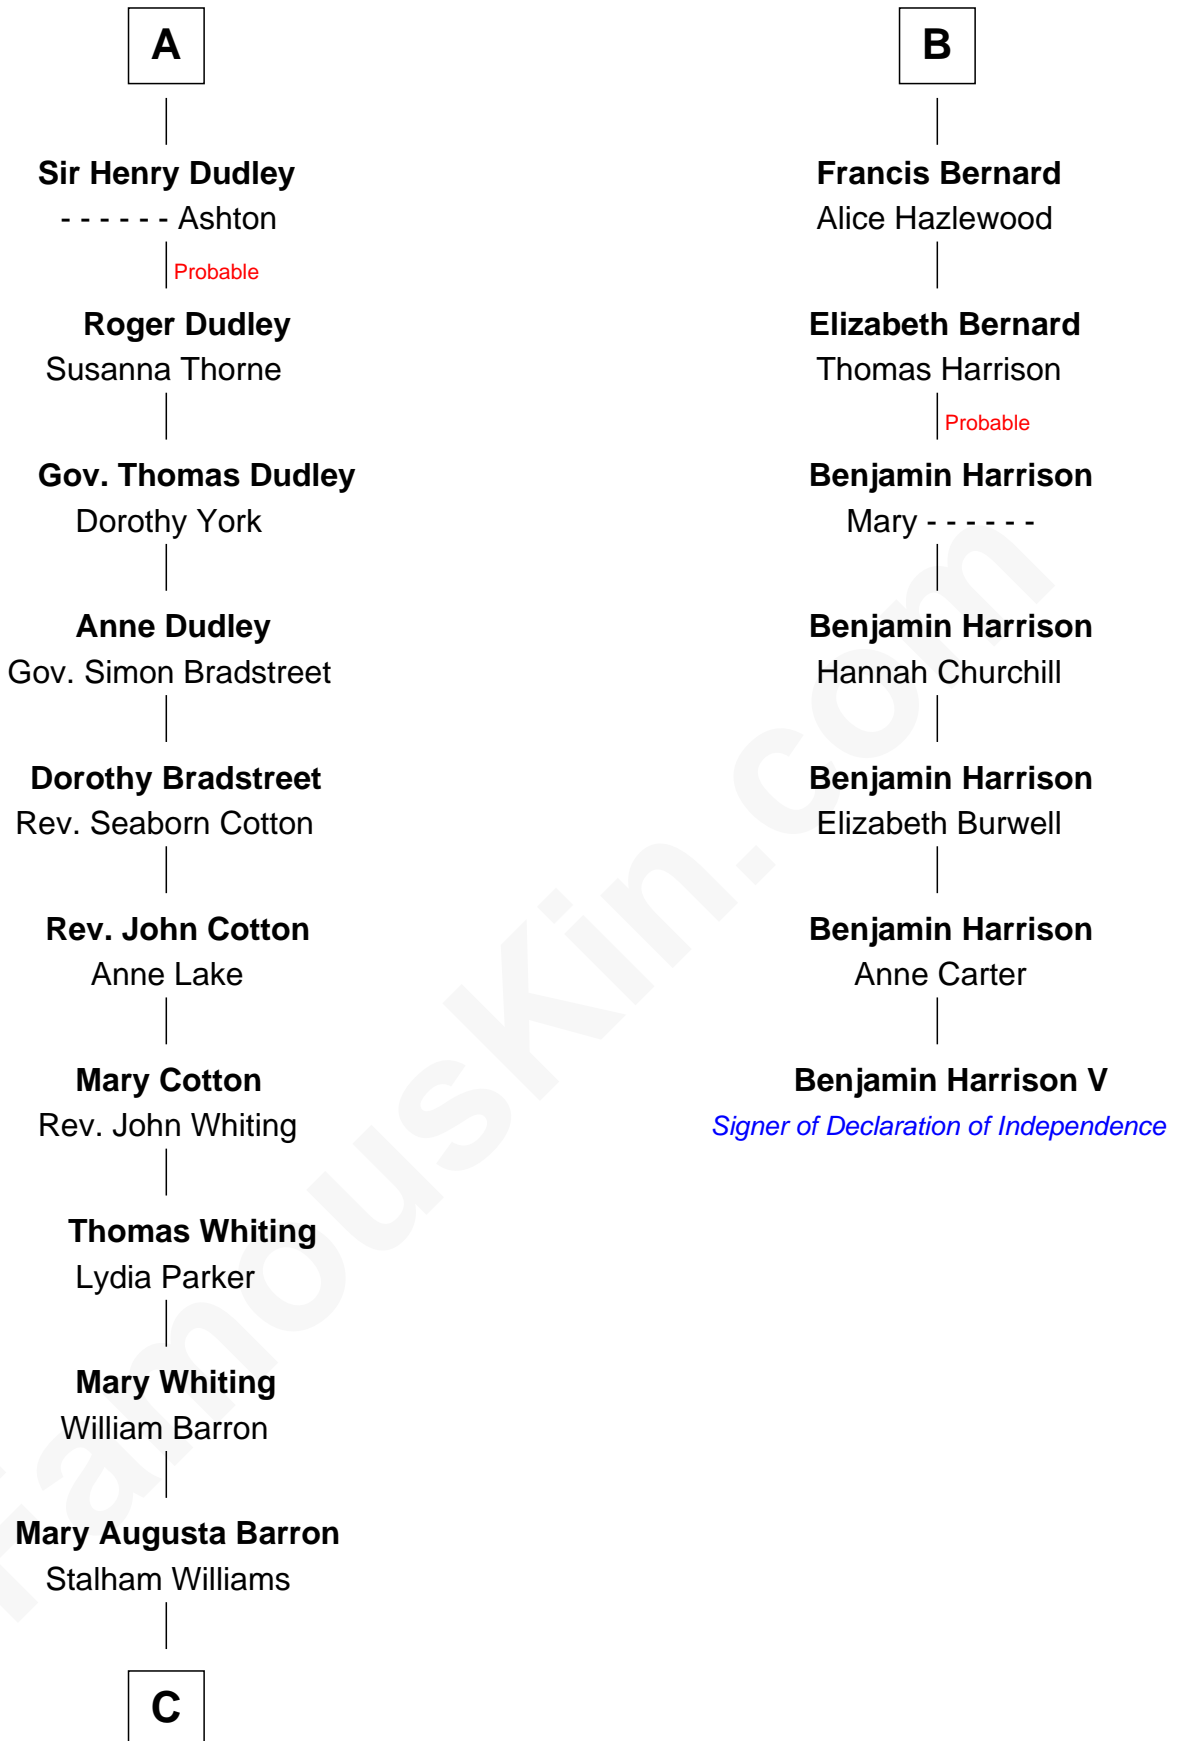

# FamousKin.com Relationship Chart of

**James Sherman**

*27th U.S. Vice-President*

13th cousin 6 times removed of

**Benjamin Harrison V**

*Signer of the Declaration of Independence*

C

—  
**Frances Lucretia Williams**

Richard Winslow Sherman

—  
**Mary Frances Sherman**

Richard Updike Sherman

—  
**James Sherman**

*27th U.S. Vice-President*

FamousKin.com