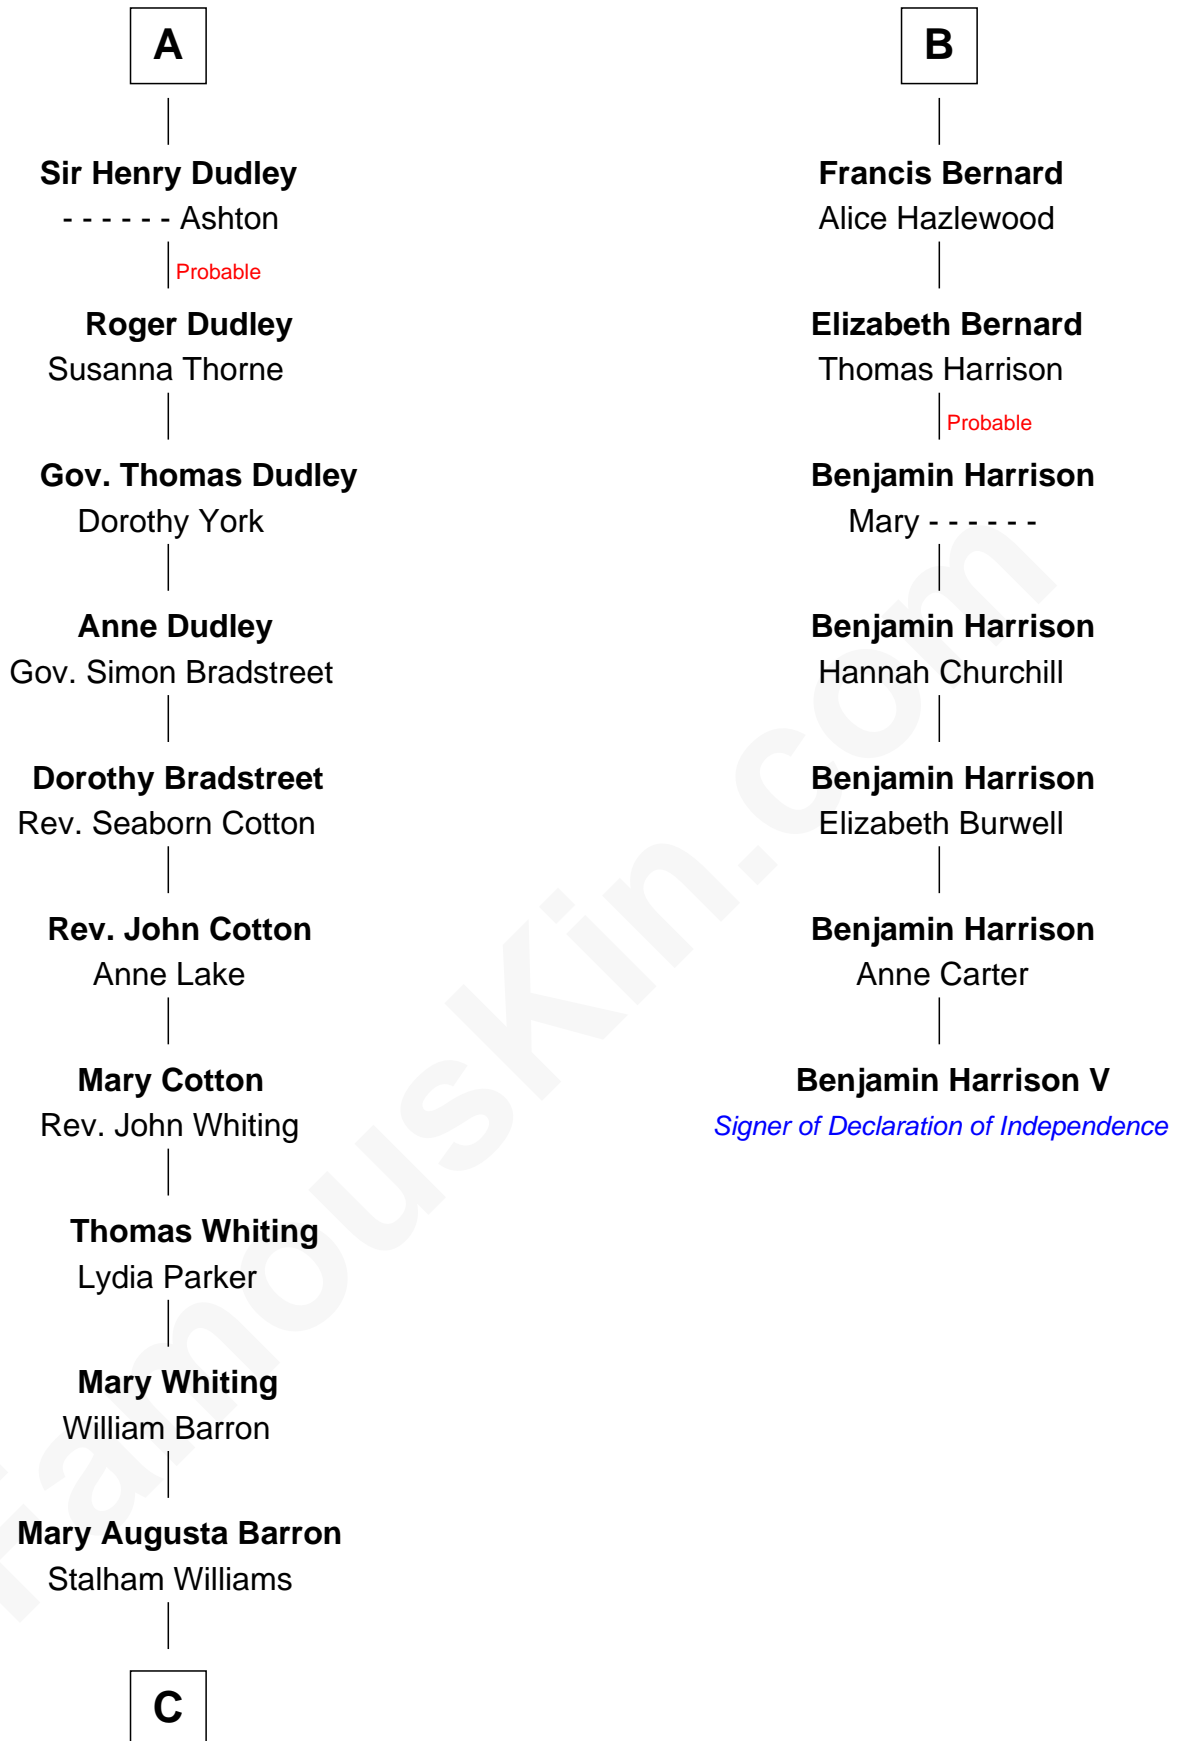

# FamousKin.com Relationship Chart of

**James Sherman**

*27th U.S. Vice-President*

13th cousin 6 times removed of

**Benjamin Harrison V**

*Signer of the Declaration of Independence*

C

—  
**Frances Lucretia Williams**

Richard Winslow Sherman

—  
**Mary Frances Sherman**

Richard Updike Sherman

—  
**James Sherman**

*27th U.S. Vice-President*

FamousKin.com