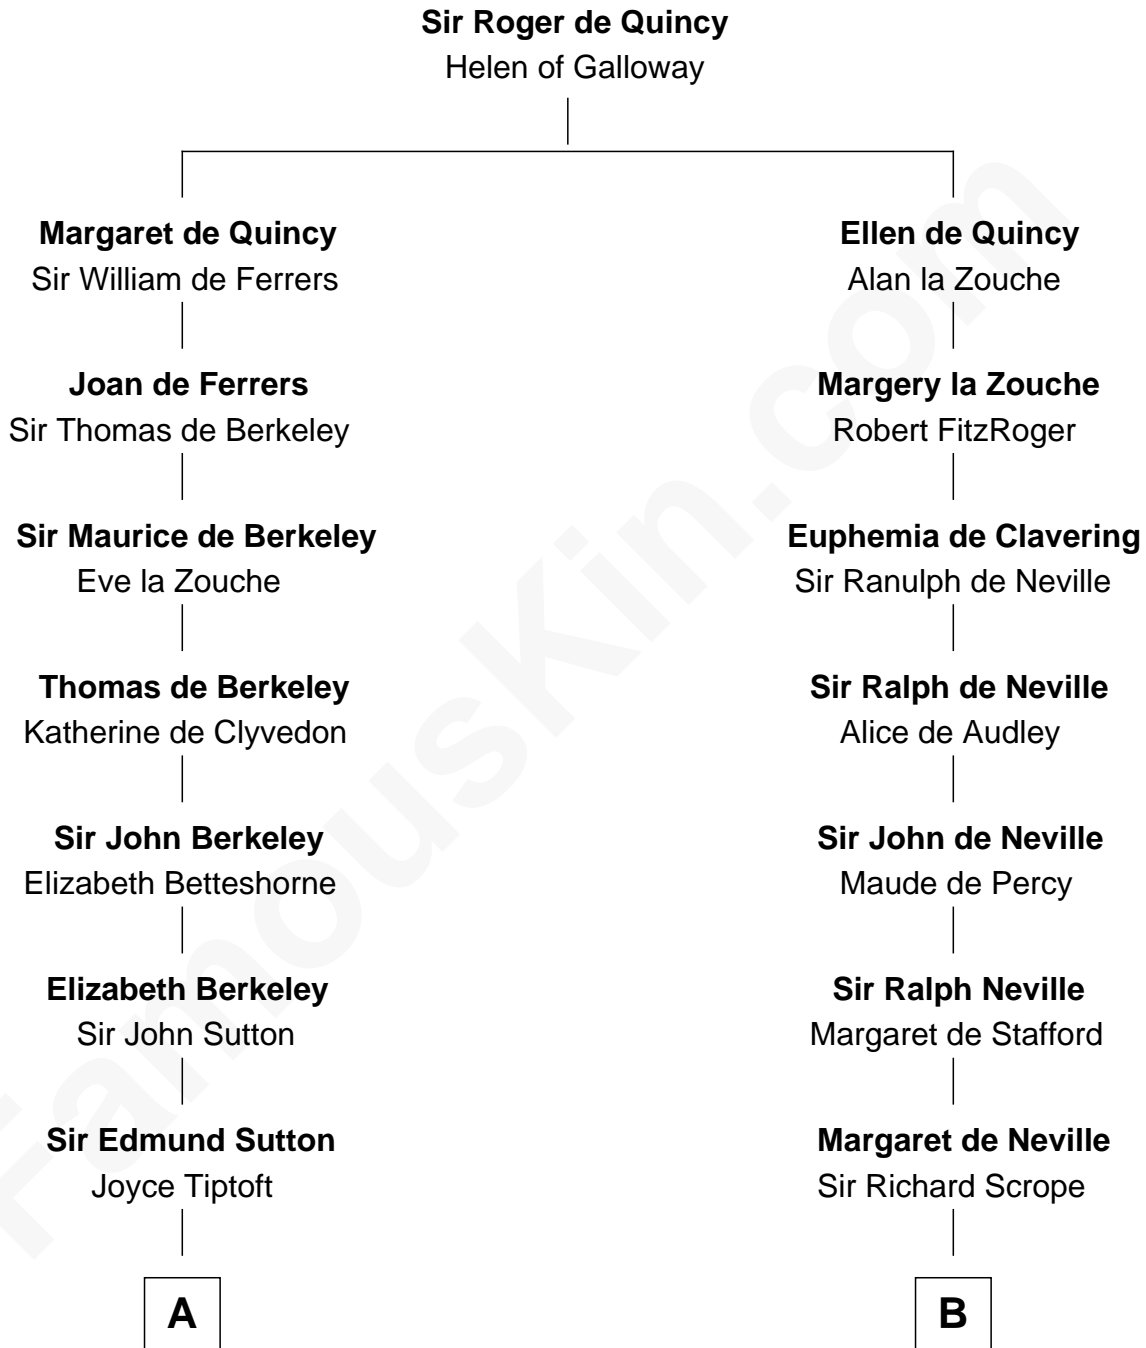

# FamousKin.com Relationship Chart of

**James Sherman**

*27th U.S. Vice-President*

17th cousin 4 times removed of

**Benjamin Harrison V**

*Signer of the Declaration of Independence*

**C**

—  
**Mary Whiting**  
William Barron

—  
**Mary Augusta Barron**  
Stalham Williams

—  
**Frances Lucretia Williams**  
Richard Winslow Sherman

—  
**Mary Frances Sherman**  
Richard Updike Sherman

—  
**James Sherman**  
*27th U.S. Vice-President*