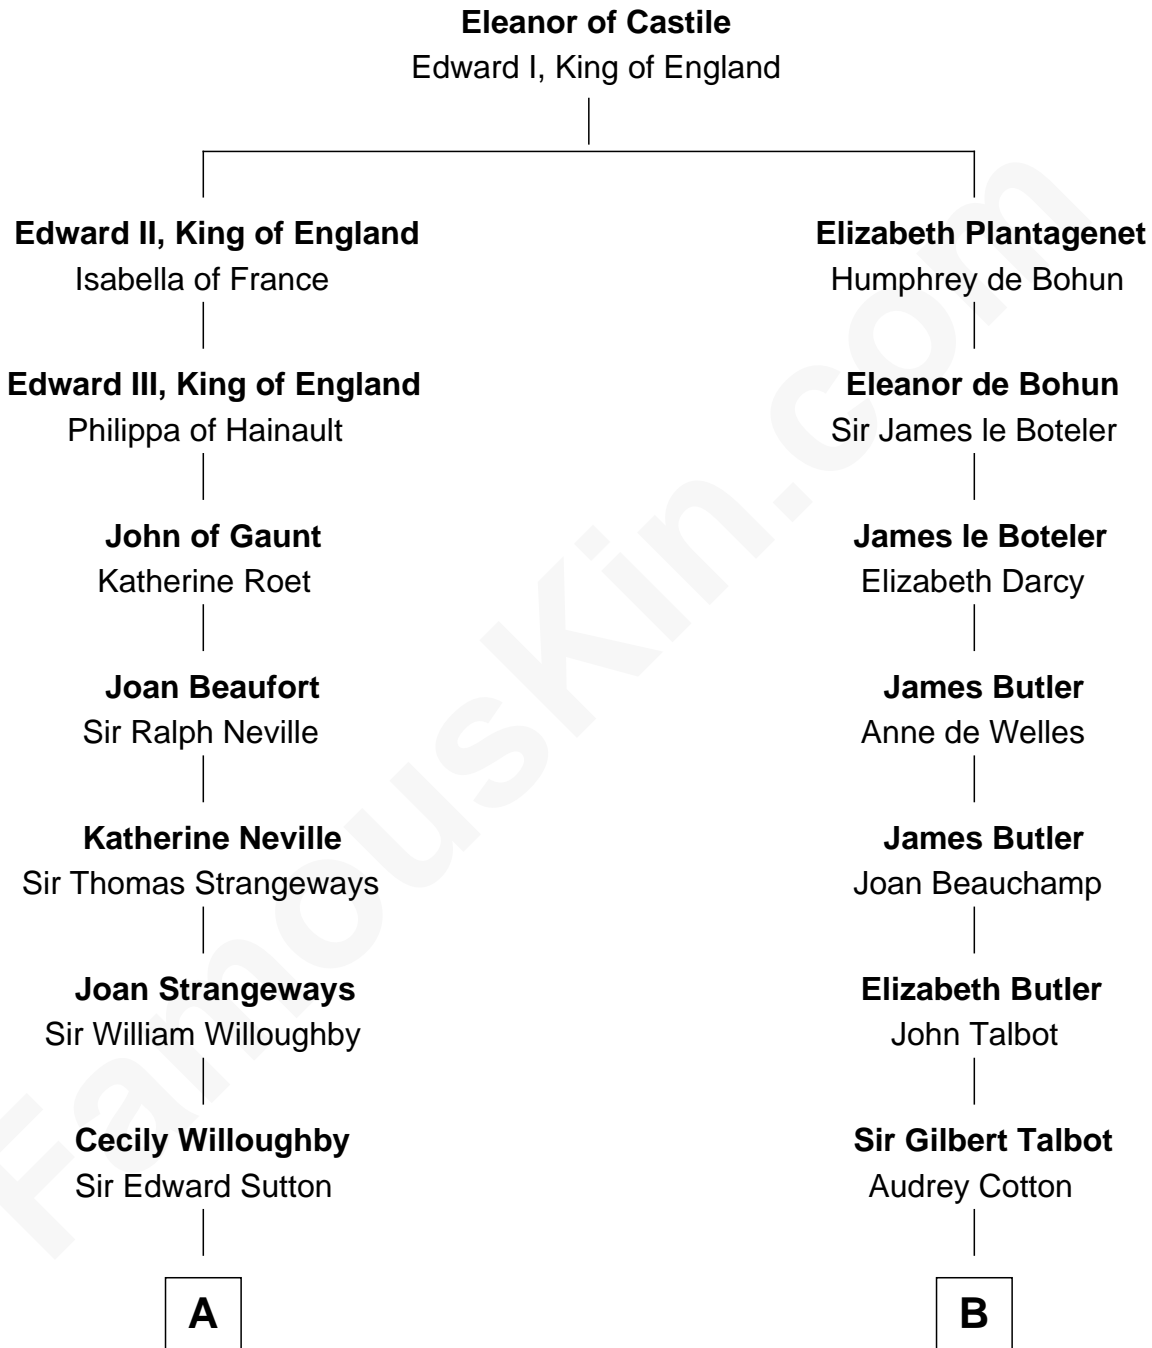

# FamousKin.com Relationship Chart of

**James Sherman**

*27th U.S. Vice-President*

18th cousin 2 times removed of

**Jay Gould**

*American Railroad "Robber Baron"*

FamousKin.com