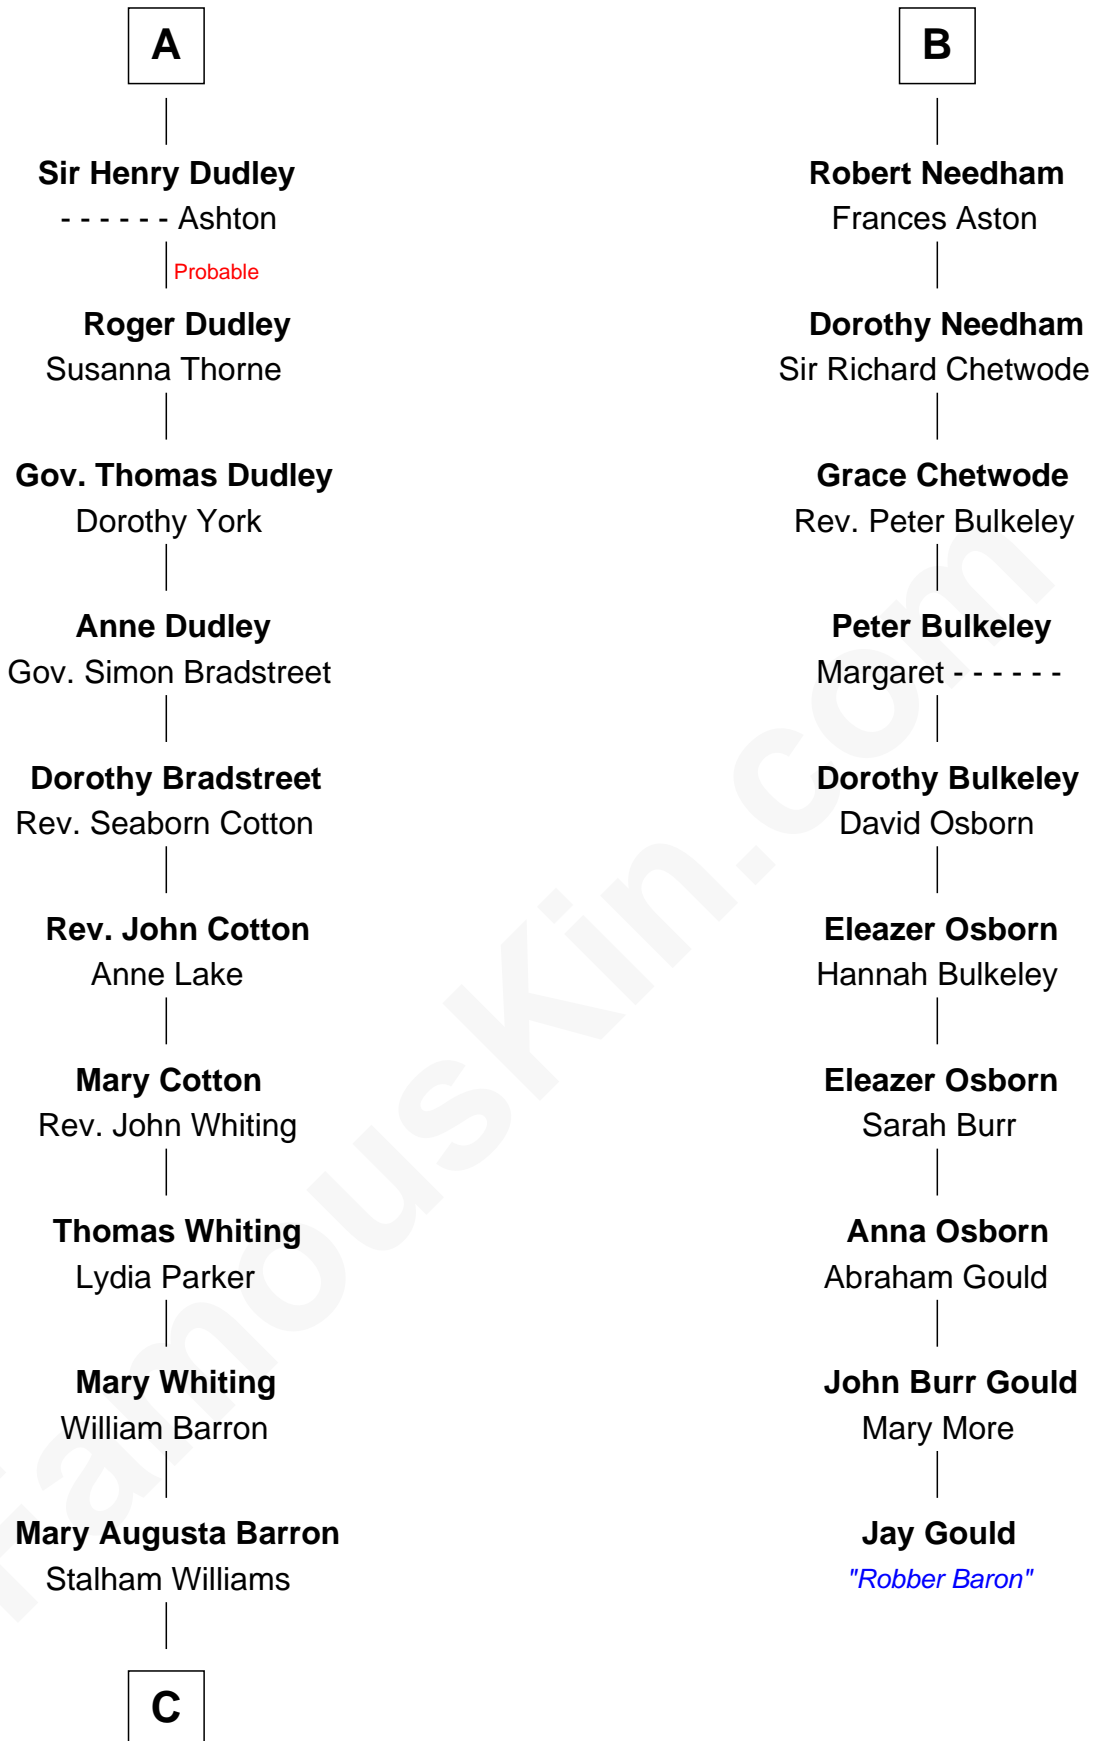

FamousKin.com Relationship Chart of

James Sherman

27th U.S. Vice-President

16th cousin 3 times removed of

Jay Gould

American Railroad "Robber Baron"

Sir William de Ros
Margery de Badlesmere

Thomas de Ros
Beatrice de Stafford

Margaret de Ros
Sir Reynold Grey

Margaret Grey
Sir William Bonville

William Bonville
Elizabeth Harington

William Bonville
Katherine Neville

Cecily Bonville
Thomas Grey

Cecily Grey
Sir John Sutton

A

Maud de Roos
John de Welles

Anne de Welles
James Butler

James Butler
Joan Beauchamp

Elizabeth Butler
John Talbot

Sir Gilbert Talbot
Audrey Cotton

Sir John Talbot
Margaret Troutbeck

Anne Talbot
Thomas Needham

B

C

—
Frances Lucretia Williams

Richard Winslow Sherman

—
Mary Frances Sherman

Richard Updike Sherman

—
James Sherman

27th U.S. Vice-President

FamousKin.com