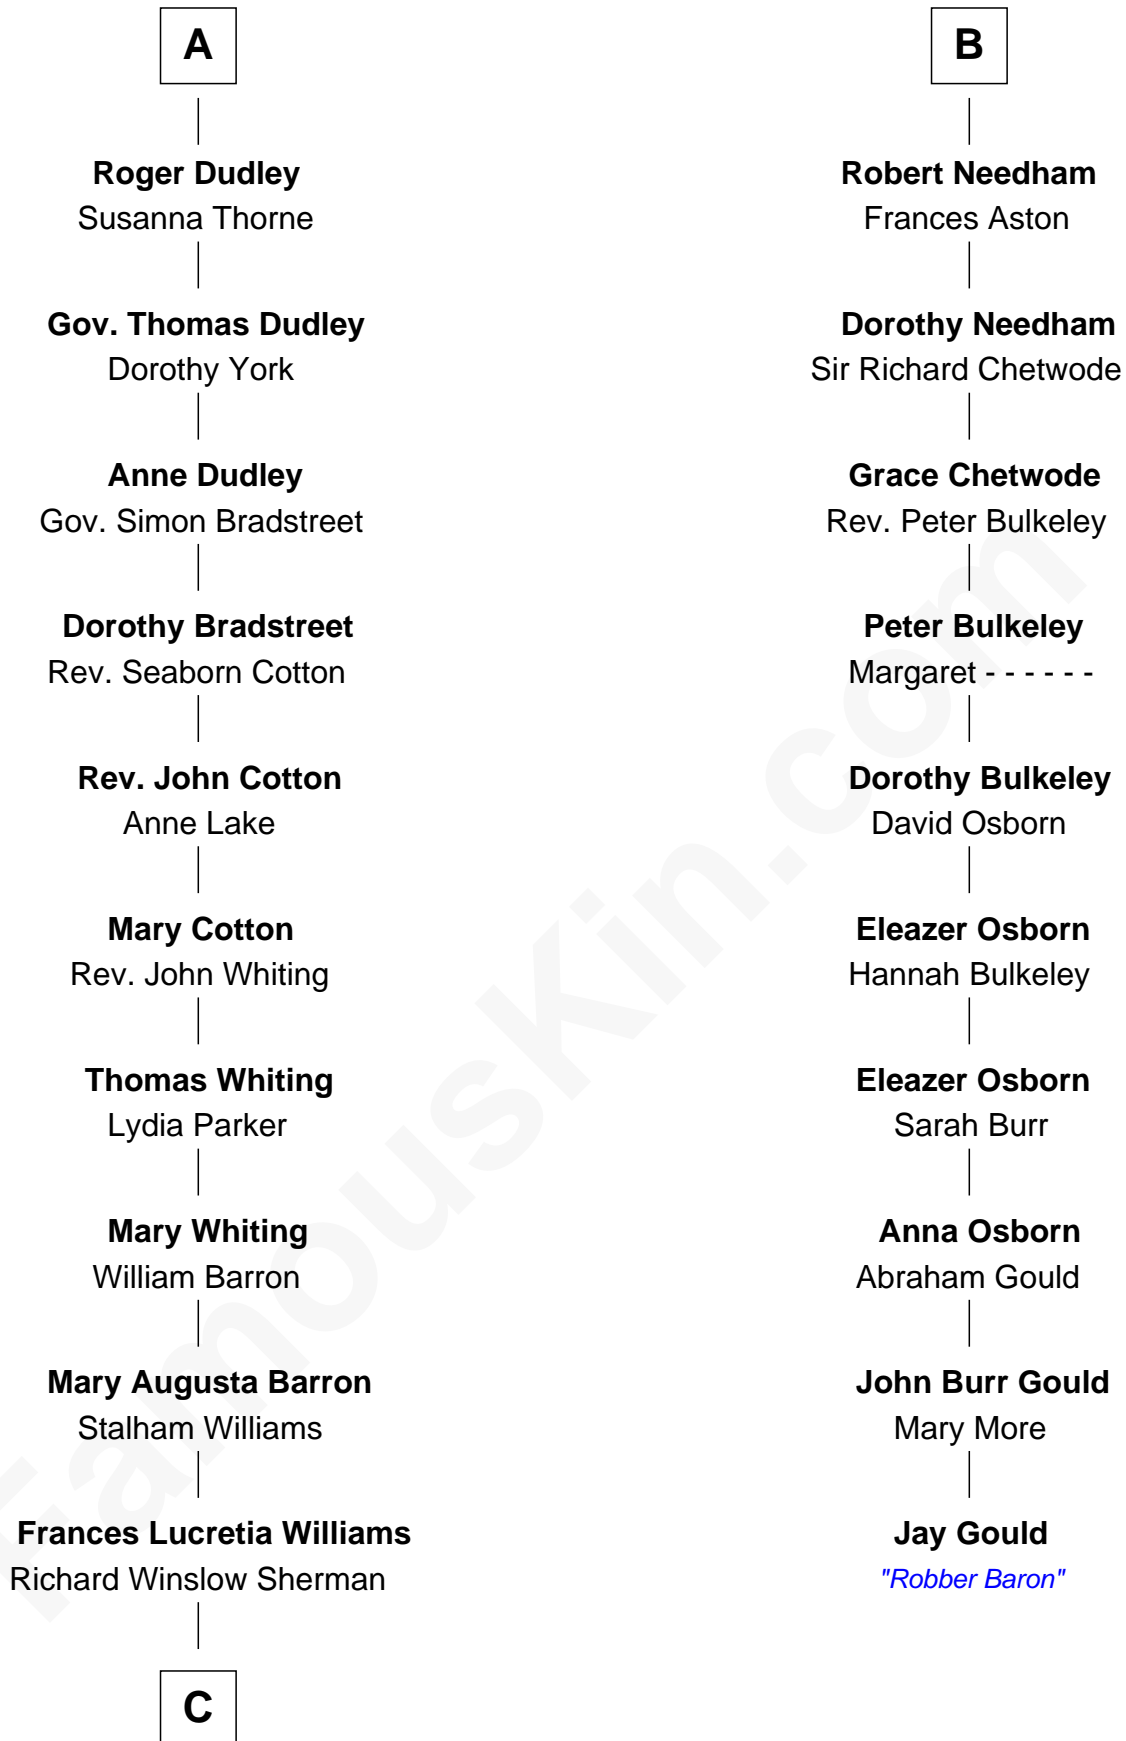

# FamousKin.com Relationship Chart of

**James Sherman**

*27th U.S. Vice-President*

16th cousin 2 times removed of

**Jay Gould**

*American Railroad "Robber Baron"*

**C**

—  
**Mary Frances Sherman**  
Richard Updike Sherman

—  
**James Sherman**  
*27th U.S. Vice-President*

FamousKin.com