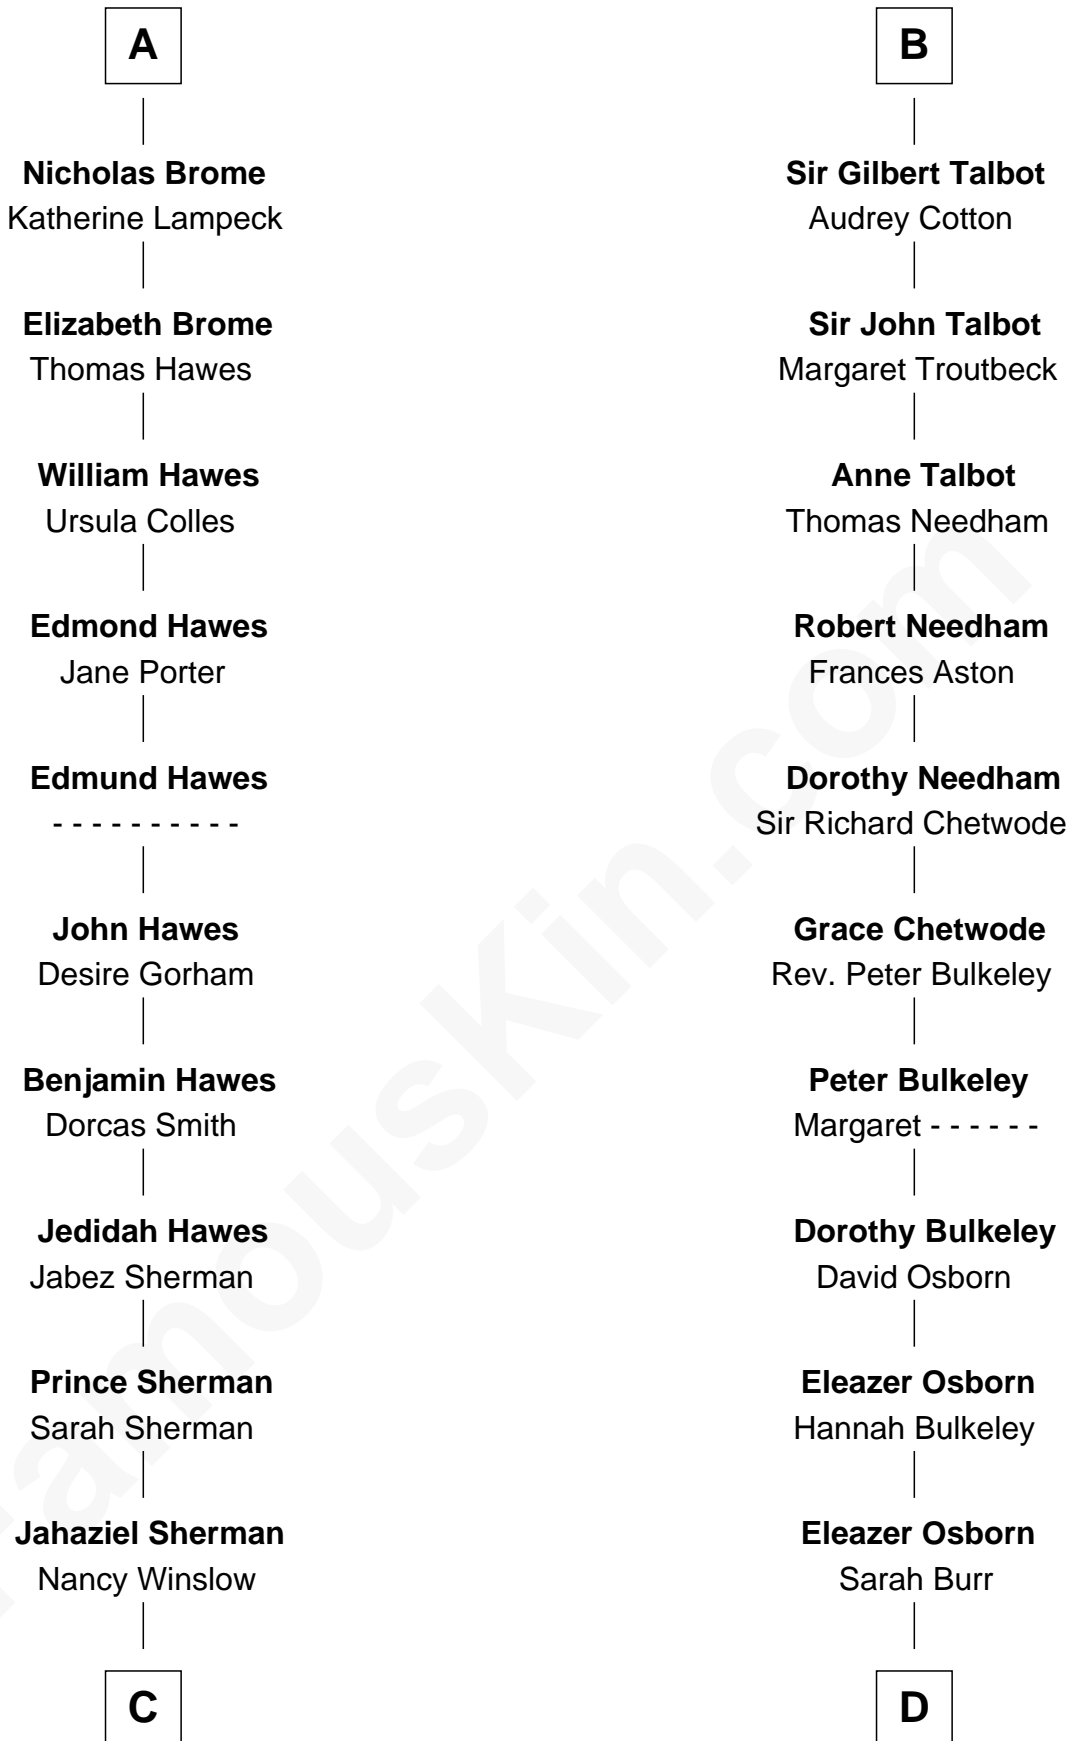

FamousKin.com Relationship Chart of

James Sherman

27th U.S. Vice-President

19th cousin of

Jay Gould

American Railroad "Robber Baron"

Sir William de Ros

Lucy FitzPiers

James Butler

James Butler

Joan Beauchamp

Elizabeth Butler

John Talbot

B

C

Richard Winslow Sherman

Frances Lucretia Williams

Mary Frances Sherman

Richard Updike Sherman

James Sherman

27th U.S. Vice-President

D

Anna Osborn

Abraham Gould

John Burr Gould

Mary More

Jay Gould

"Robber Baron"

FamousKin.com