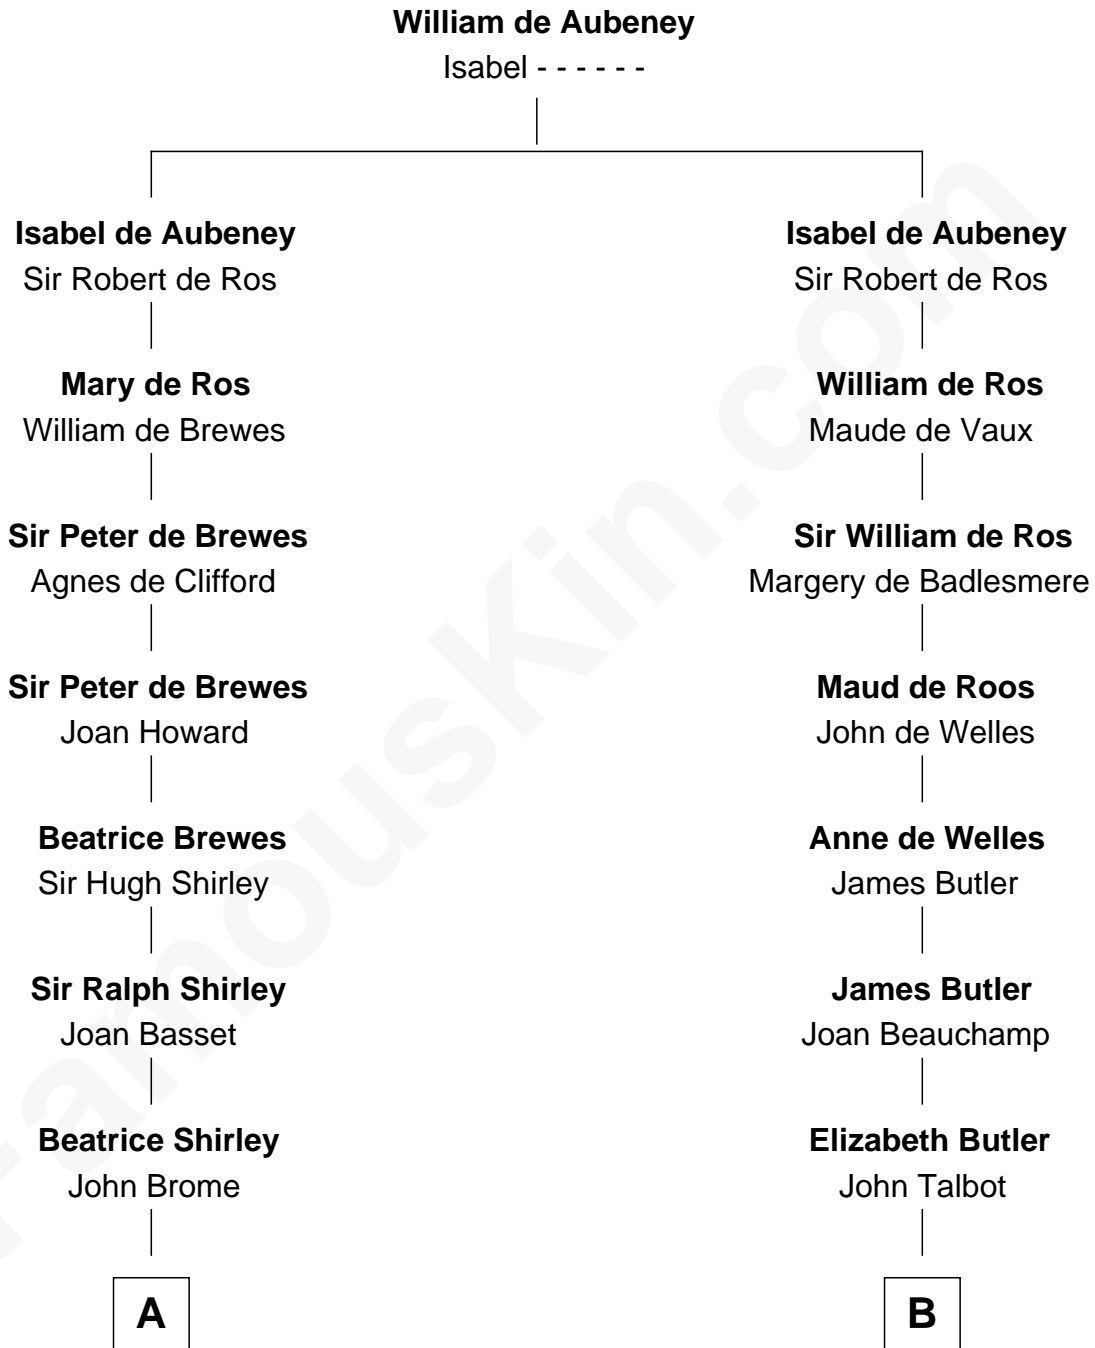

FamousKin.com Relationship Chart of

James Sherman

27th U.S. Vice-President

19th cousin of

Jay Gould

American Railroad "Robber Baron"

C

Richard Winslow Sherman
Frances Lucretia Williams

Mary Frances Sherman
Richard Updike Sherman

James Sherman
27th U.S. Vice-President

D

Anna Osborn
Abraham Gould

John Burr Gould
Mary More

Jay Gould
"Robber Baron"

FamousKin.com