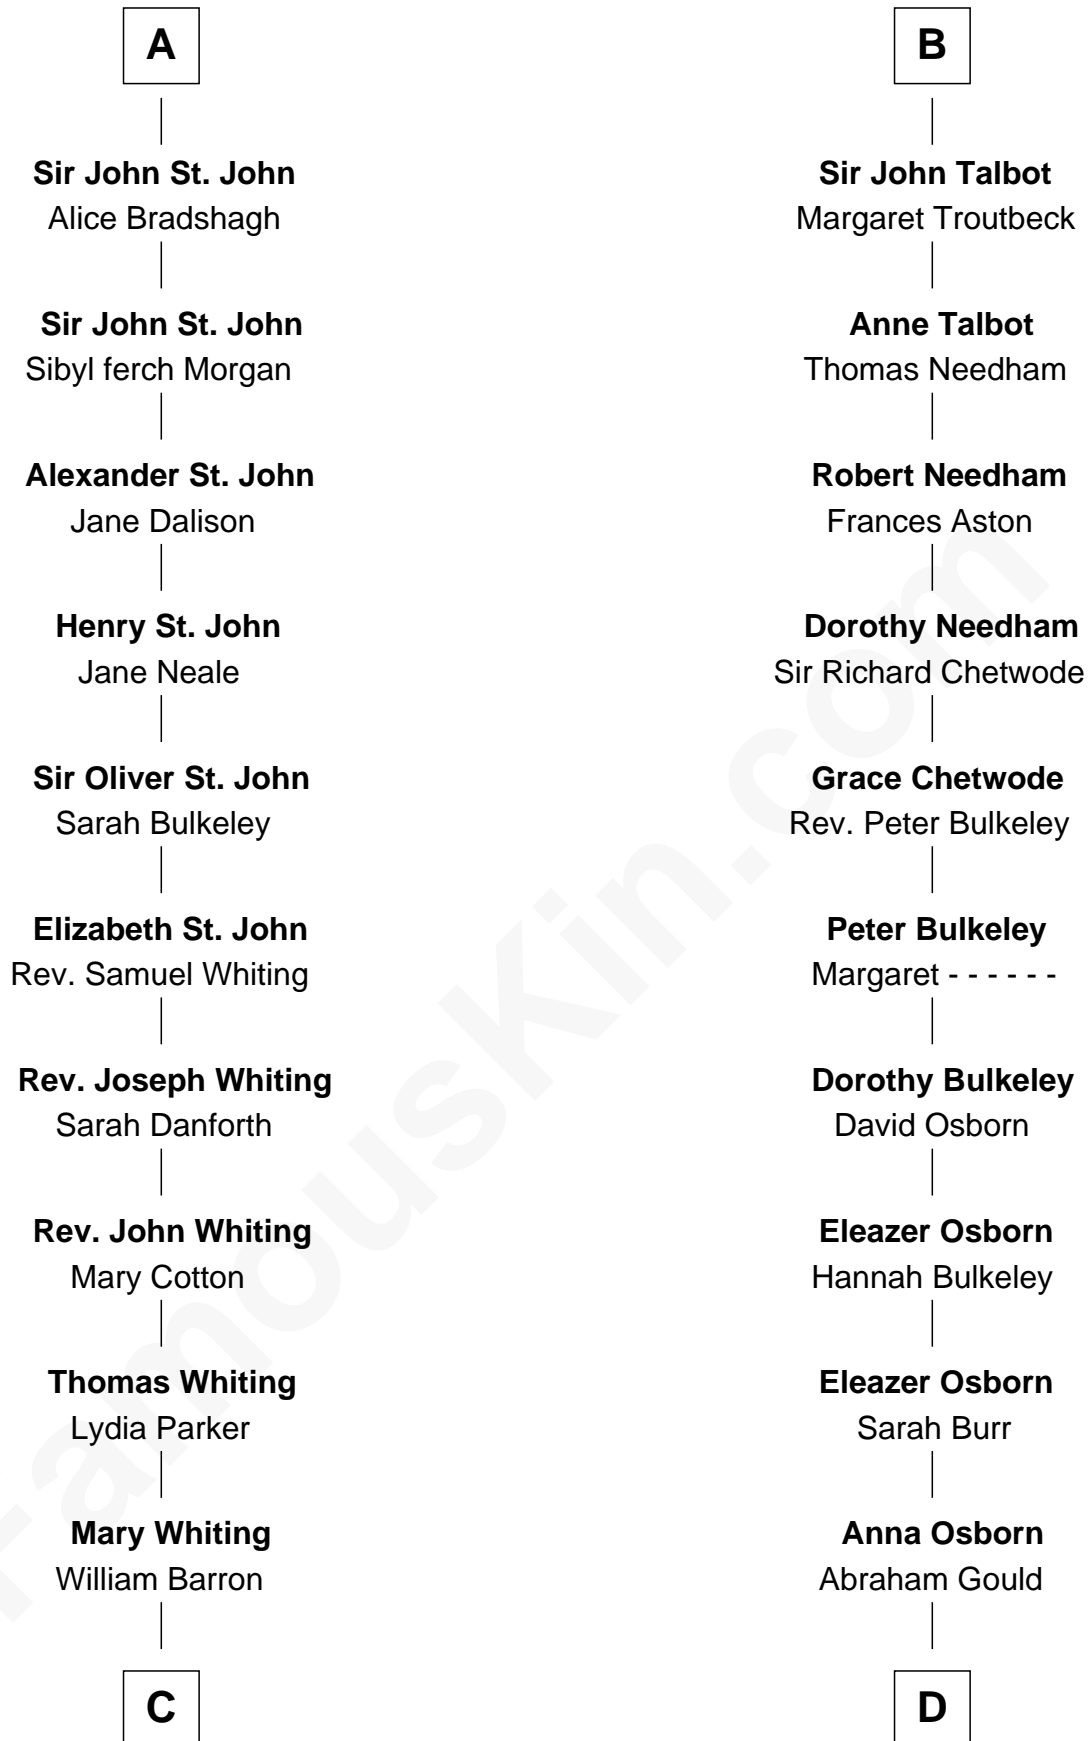

# FamousKin.com Relationship Chart of

**James Sherman**

*27th U.S. Vice-President*

18th cousin 2 times removed of

**Jay Gould**

*American Railroad "Robber Baron"*

FamousKin.com