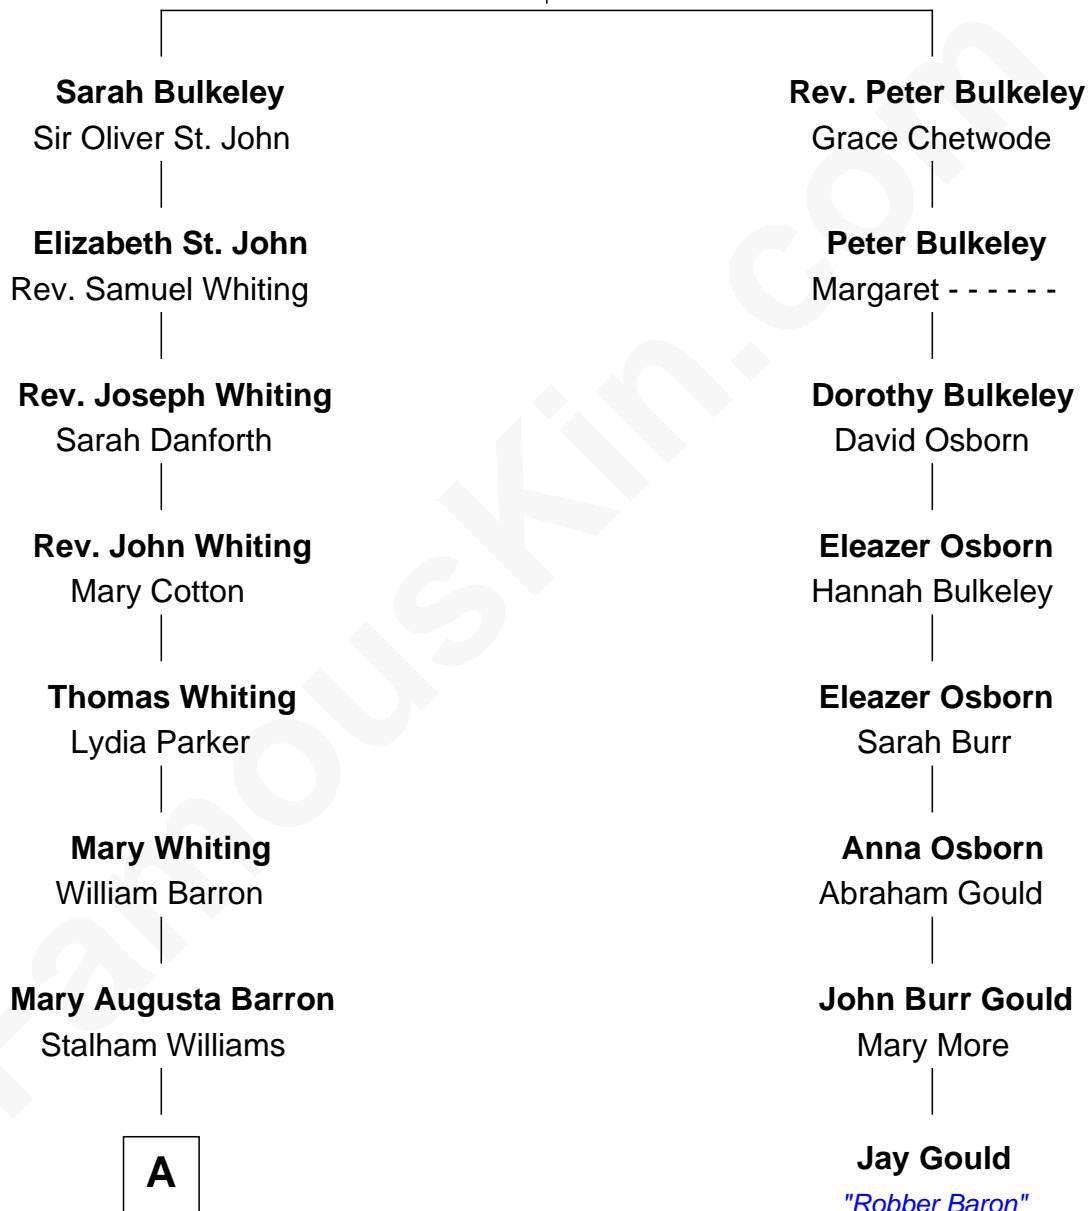

FamousKin.com Relationship Chart of

James Sherman

27th U.S. Vice-President

7th cousin 2 times removed of

Jay Gould

American Railroad "Robber Baron"

Rev. Edward Bulkeley

Olive Irby

A

—
Frances Lucretia Williams

Richard Winslow Sherman

—
Mary Frances Sherman

Richard Updike Sherman

—
James Sherman

27th U.S. Vice-President

FamousKin.com