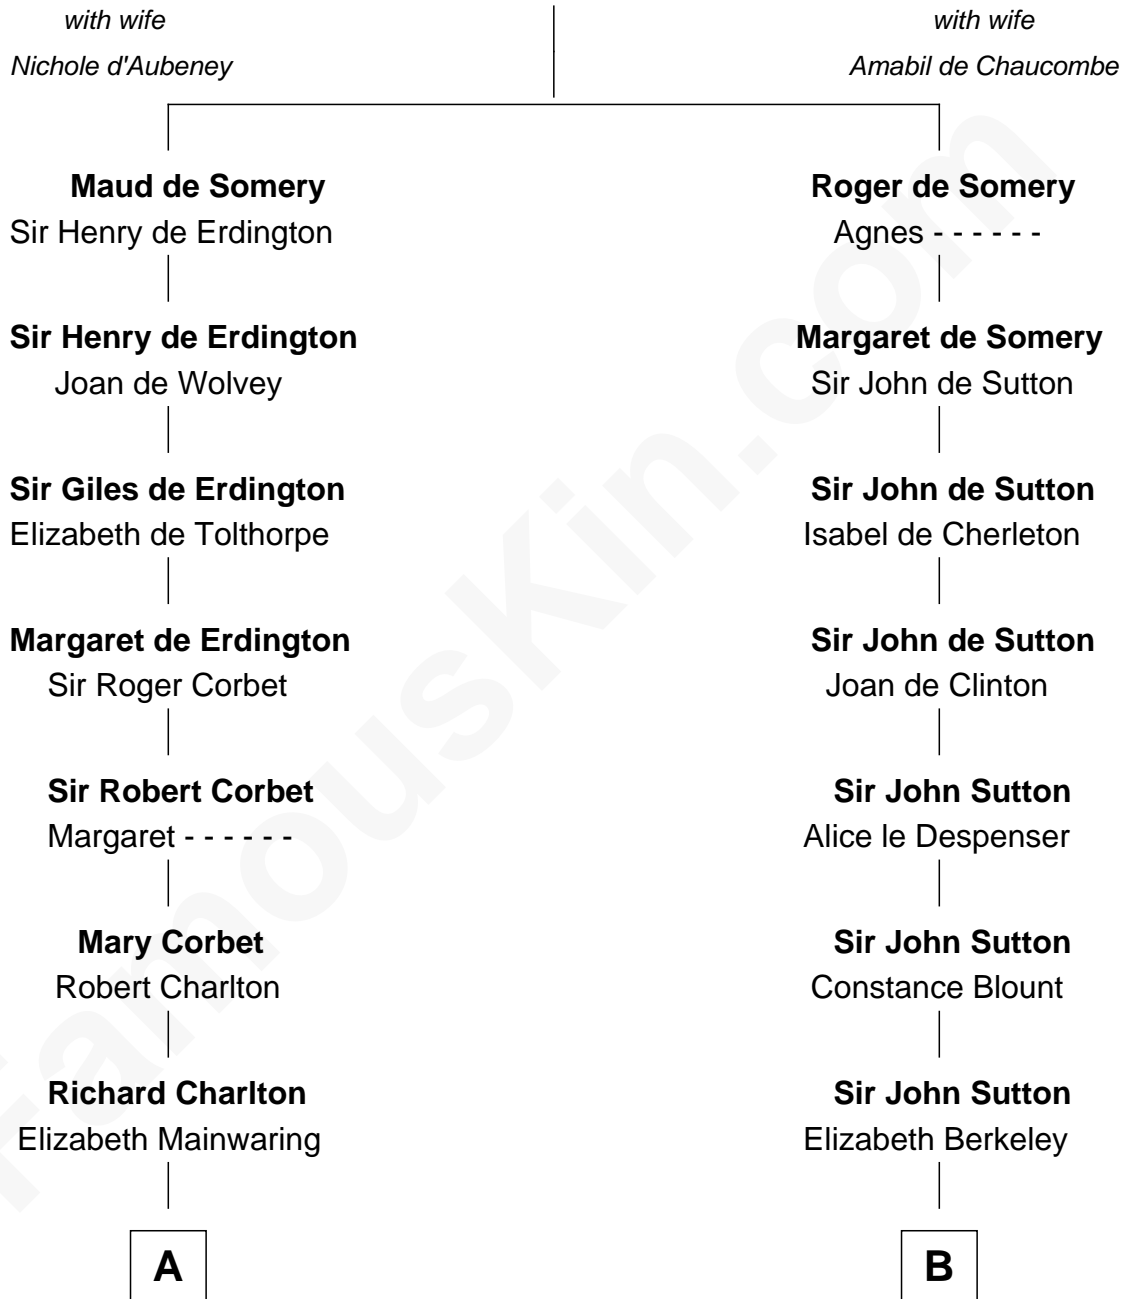

FamousKin.com Relationship Chart of

James Sherman

27th U.S. Vice-President

19th cousin 1 time removed of

William Marsh Rice

Founder of Rice University

Sir Roger de Somery

C

Frances Lucretia Williams

Richard Winslow Sherman

Mary Frances Sherman

Richard Updike Sherman

James Sherman

27th U.S. Vice-President

D

Hannah Holbrook