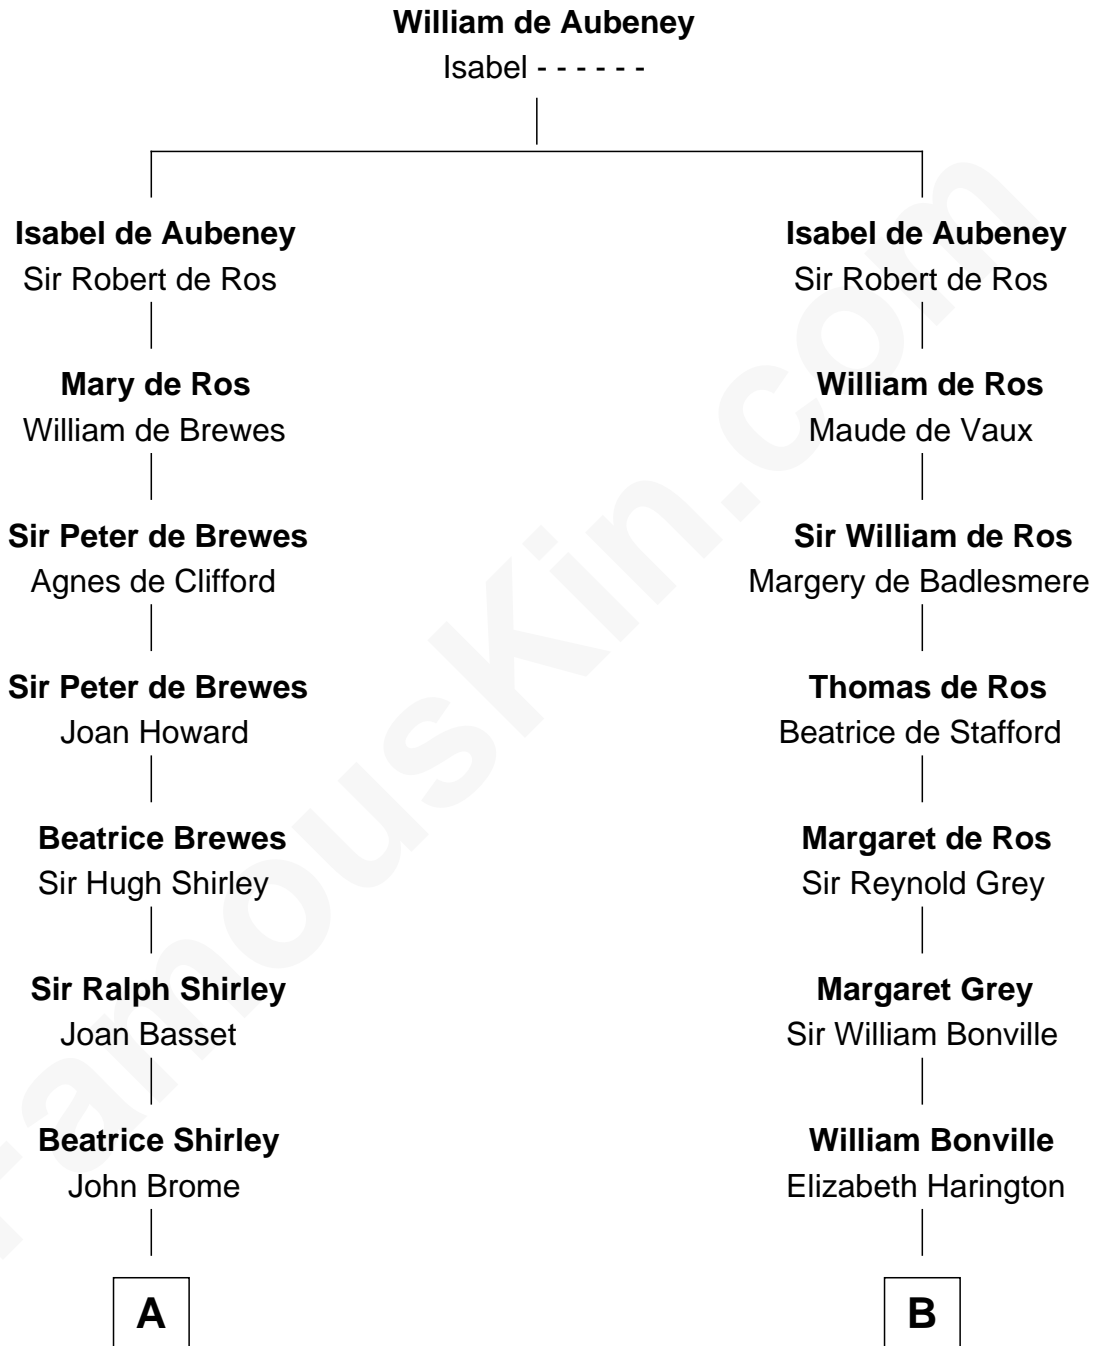

FamousKin.com Relationship Chart of

James Sherman

27th U.S. Vice-President

19th cousin 1 time removed of

William Marsh Rice

Founder of Rice University

C

Richard Winslow Sherman

Frances Lucretia Williams

Mary Frances Sherman

Richard Updike Sherman

James Sherman

27th U.S. Vice-President

D

Hannah Holbrook

Urban Bates