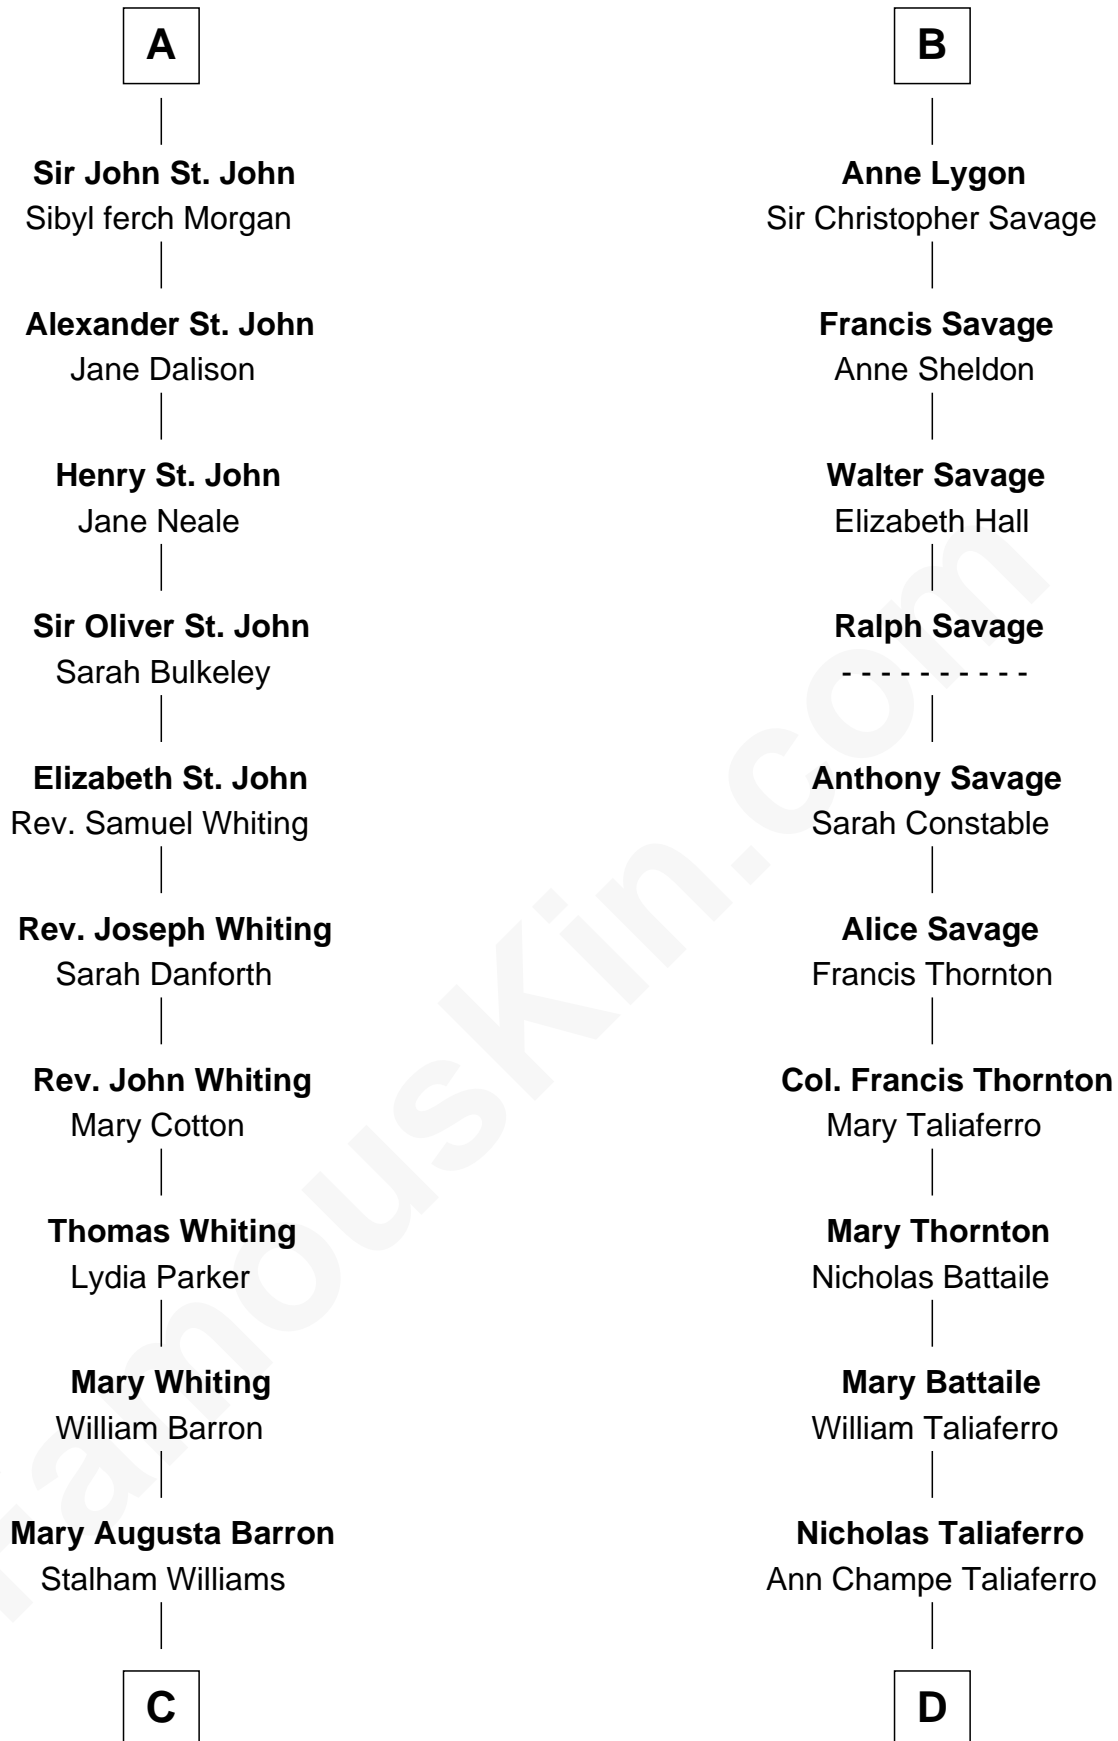

FamousKin.com Relationship Chart of

James Sherman

27th U.S. Vice-President

19th cousin 1 time removed of

General George C. Marshall

Author of "The Marshall Plan"

Sir Walter de Beauchamp

Alice de Tony

C

Frances Lucretia Williams

Richard Winslow Sherman

Mary Frances Sherman

Richard Updike Sherman

James Sherman

27th U.S. Vice-President

D

Matilda Battaile Taliaferro

Martin Marshall

William Champe Marshall

Susan Myers

George Catlett Marshall

Laura Emily Bradford

General George C. Marshall

U.S. Army - World War II