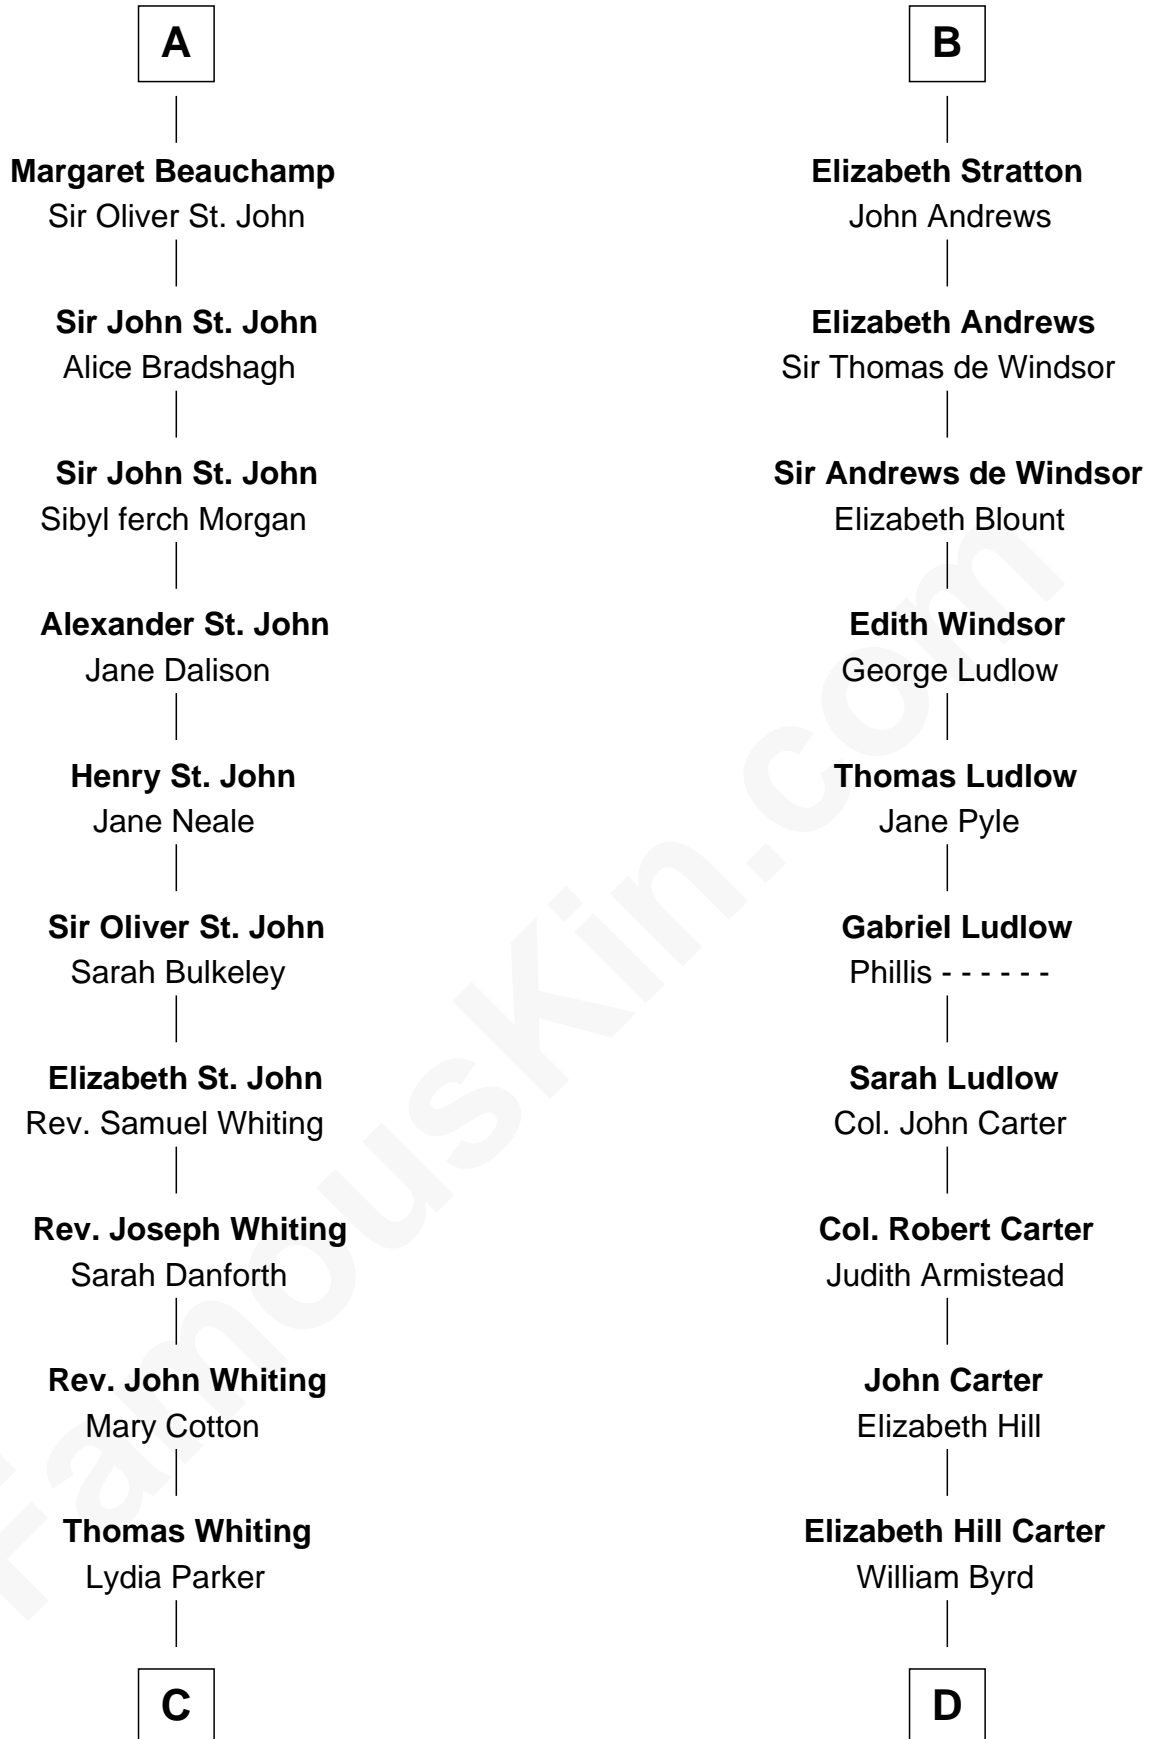

FamousKin.com Relationship Chart of

James Sherman

27th U.S. Vice-President

21st cousin of

Harry F. Byrd

50th Governor of Virginia

Sir Humphrey de Bohun

Maud of Eu

C

Mary Whiting
William Barron

Mary Augusta Barron
Stalham Williams

Frances Lucretia Williams
Richard Winslow Sherman

Mary Frances Sherman
Richard Updike Sherman

James Sherman
27th U.S. Vice-President

D

Thomas Taylor Byrd
Mary Armistead