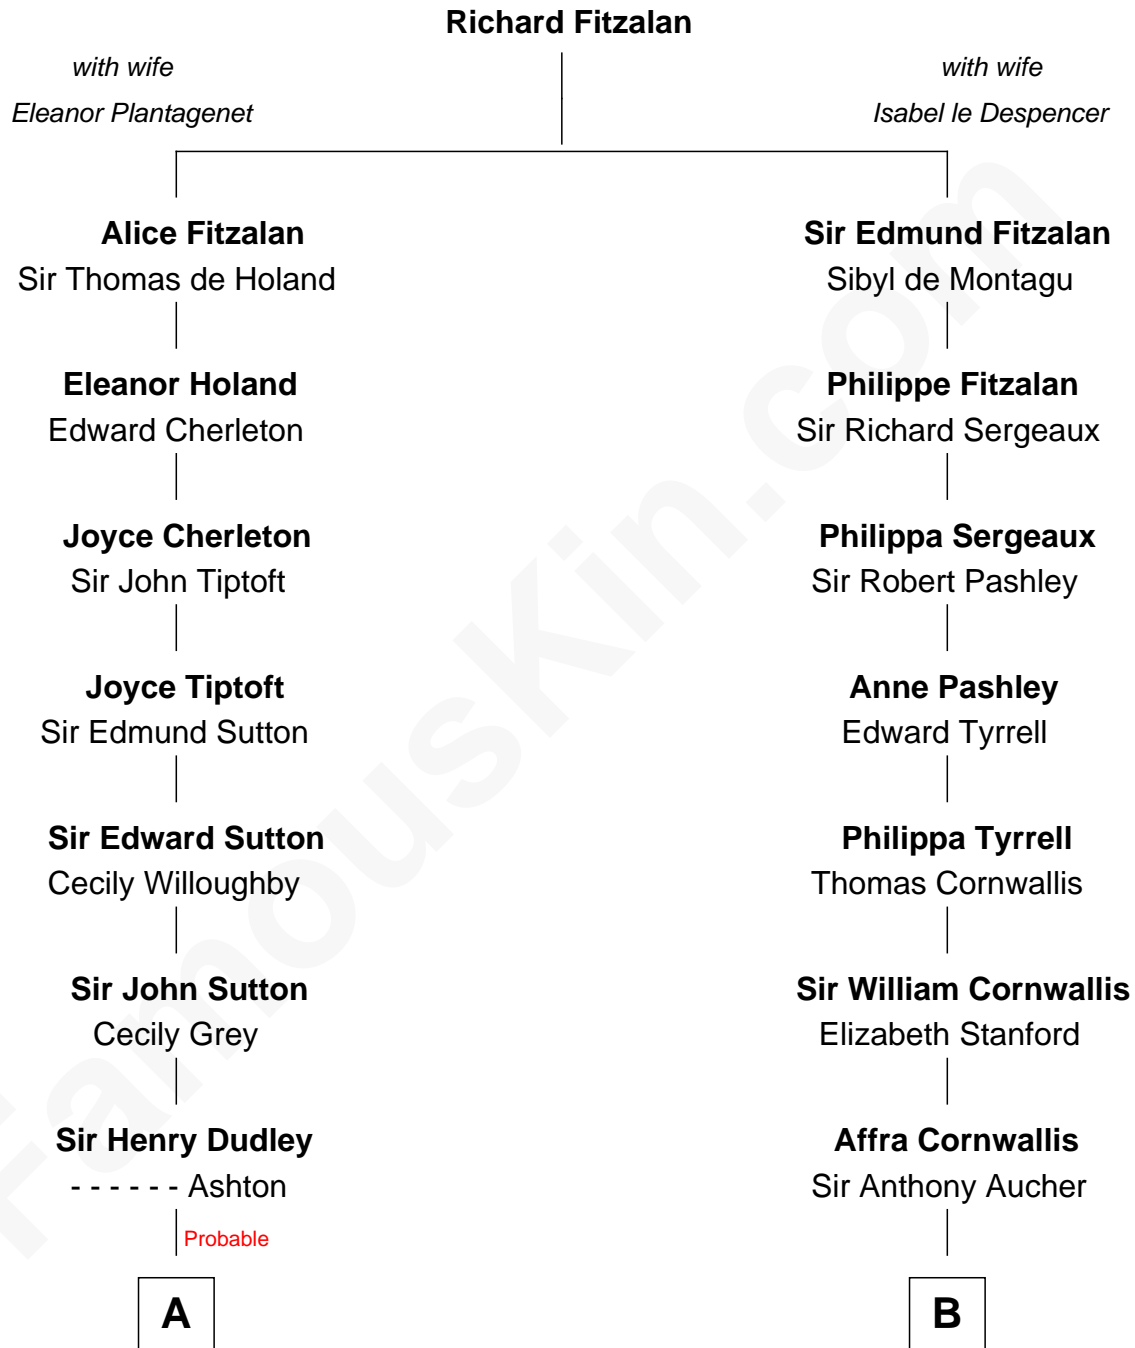

# FamousKin.com Relationship Chart of

**James Sherman**

*27th U.S. Vice-President*

18th cousin 3 times removed of

**Harry F. Byrd**

*50th Governor of Virginia*

**C**

**Mary Frances Sherman**  
Richard Updike Sherman

**James Sherman**  
*27th U.S. Vice-President*

**D**

**Eliza Bolling West**  
Dr. Joel Walker Flood

**Col. Henry De La Warr Flood**  
Mary Elizabeth Trent

**Joel Walker Flood**  
Ella Faulkner

**Eleanor Bolling Flood**  
Richard Evelyn Byrd

**Harry F. Byrd**  
*50th Governor of Virginia*

FamousKin.com