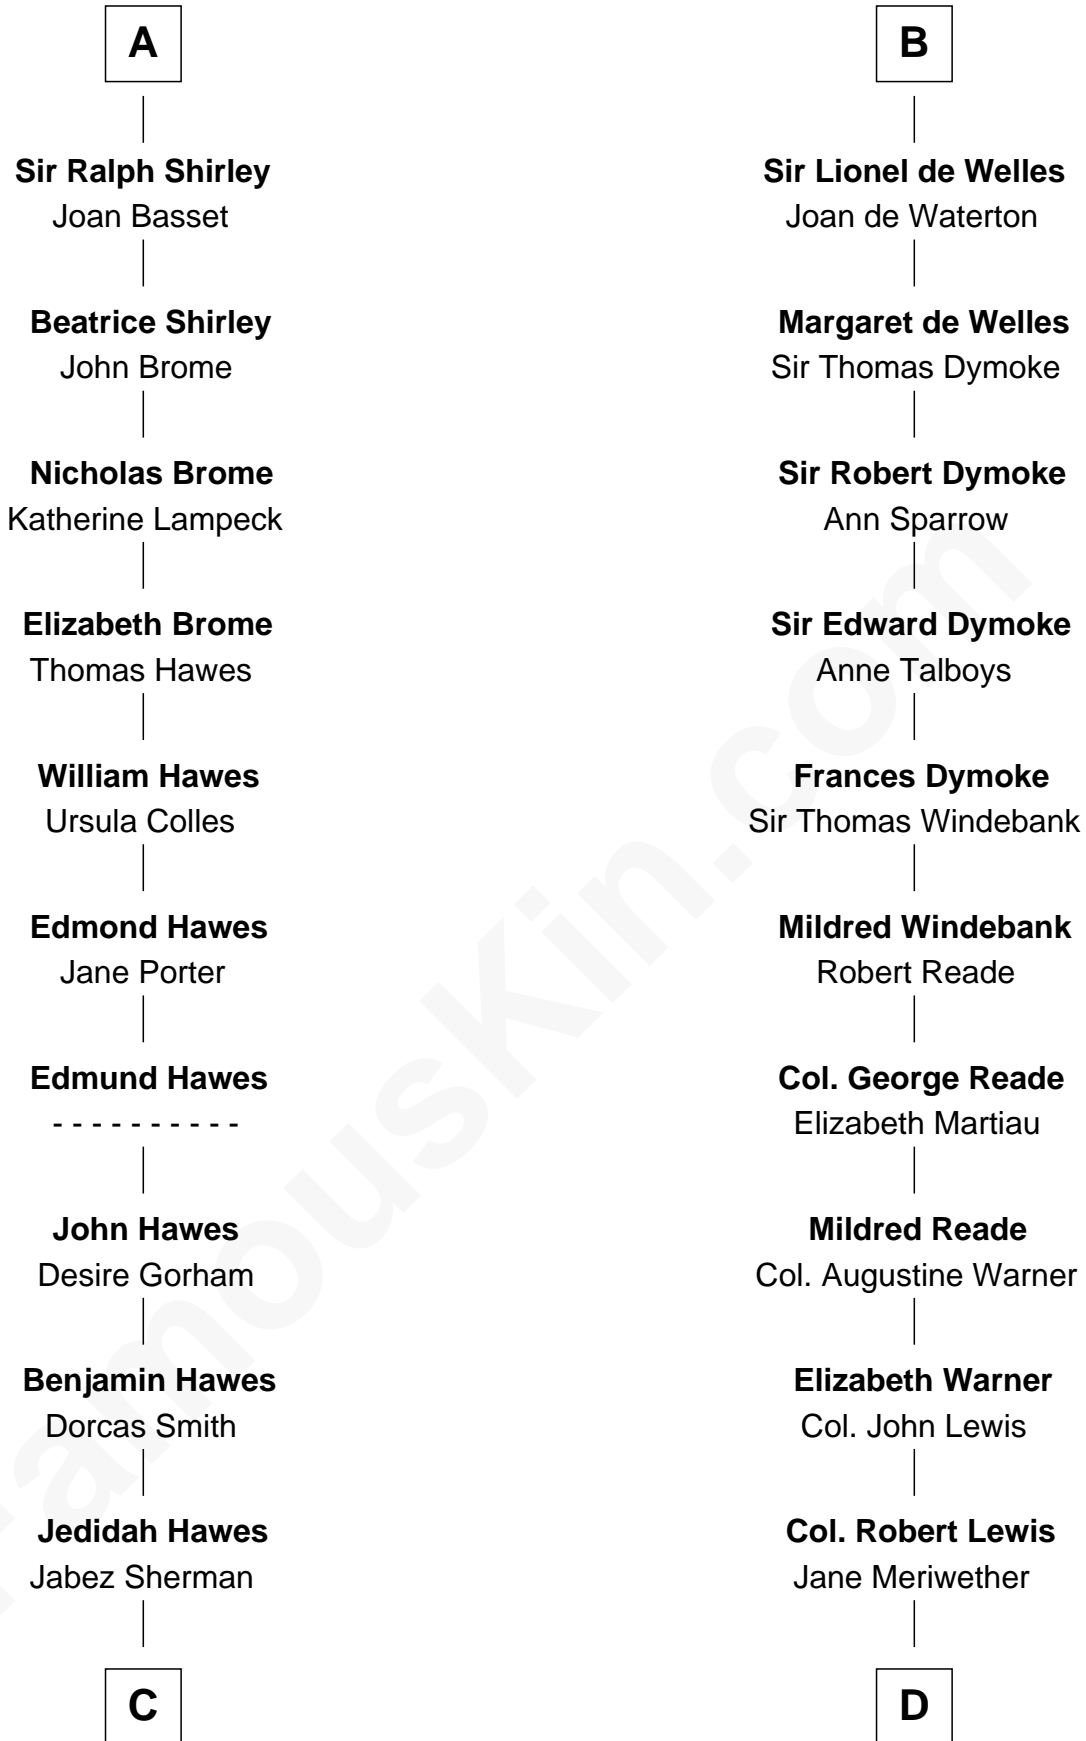

FamousKin.com Relationship Chart of

James Sherman

27th U.S. Vice-President

18th cousin 3 times removed of

Meriwether Lewis

Lewis and Clark Expedition

C

Prince Sherman

Sarah Sherman

Jahaziel Sherman

Nancy Winslow

Richard Winslow Sherman

Frances Lucretia Williams

Mary Frances Sherman

Richard Updike Sherman

James Sherman

27th U.S. Vice-President

D

William Lewis

Lucy Meriwether

Meriwether Lewis

Lewis and Clark Expedition

FamousKin.com