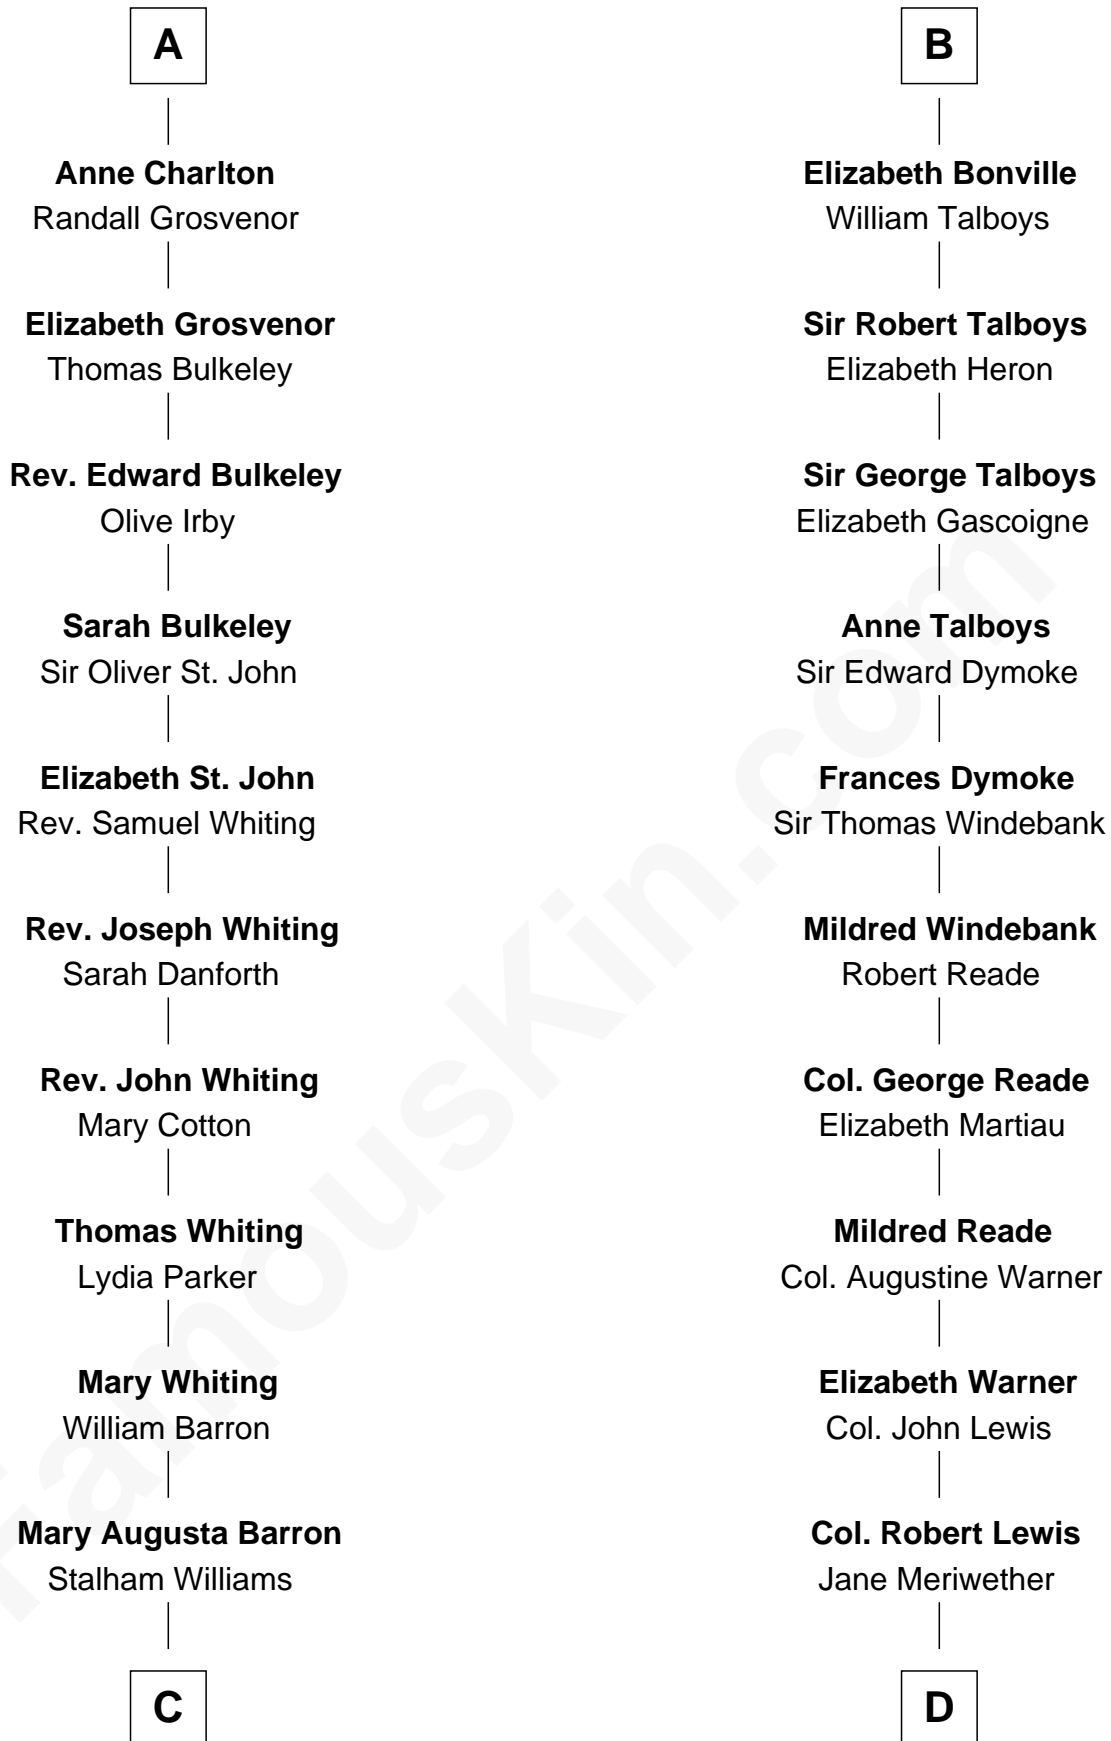

FamousKin.com Relationship Chart of

James Sherman

27th U.S. Vice-President

18th cousin 1 time removed of

Meriwether Lewis

Lewis and Clark Expedition

Sir Roger de Somery

Nichole d'Aubenev

Richard Charlton
Elizabeth Mainwaring

A

Margaret de Somery
Ralph Basset

Ralph Basset
Hawise - - - - -

Margaret Basset
Edmund de Stafford

Ralph de Stafford
Margaret de Audley

Beatrice de Stafford
Thomas de Ros

Margaret de Ros
Sir Reynold Grey

Margaret Grey
Sir William Bonville

B

C

Frances Lucretia Williams
Richard Winslow Sherman

Mary Frances Sherman
Richard Updike Sherman

James Sherman
27th U.S. Vice-President

D

William Lewis
Lucy Meriwether

Meriwether Lewis
Lewis and Clark Expedition

FamousKin.com