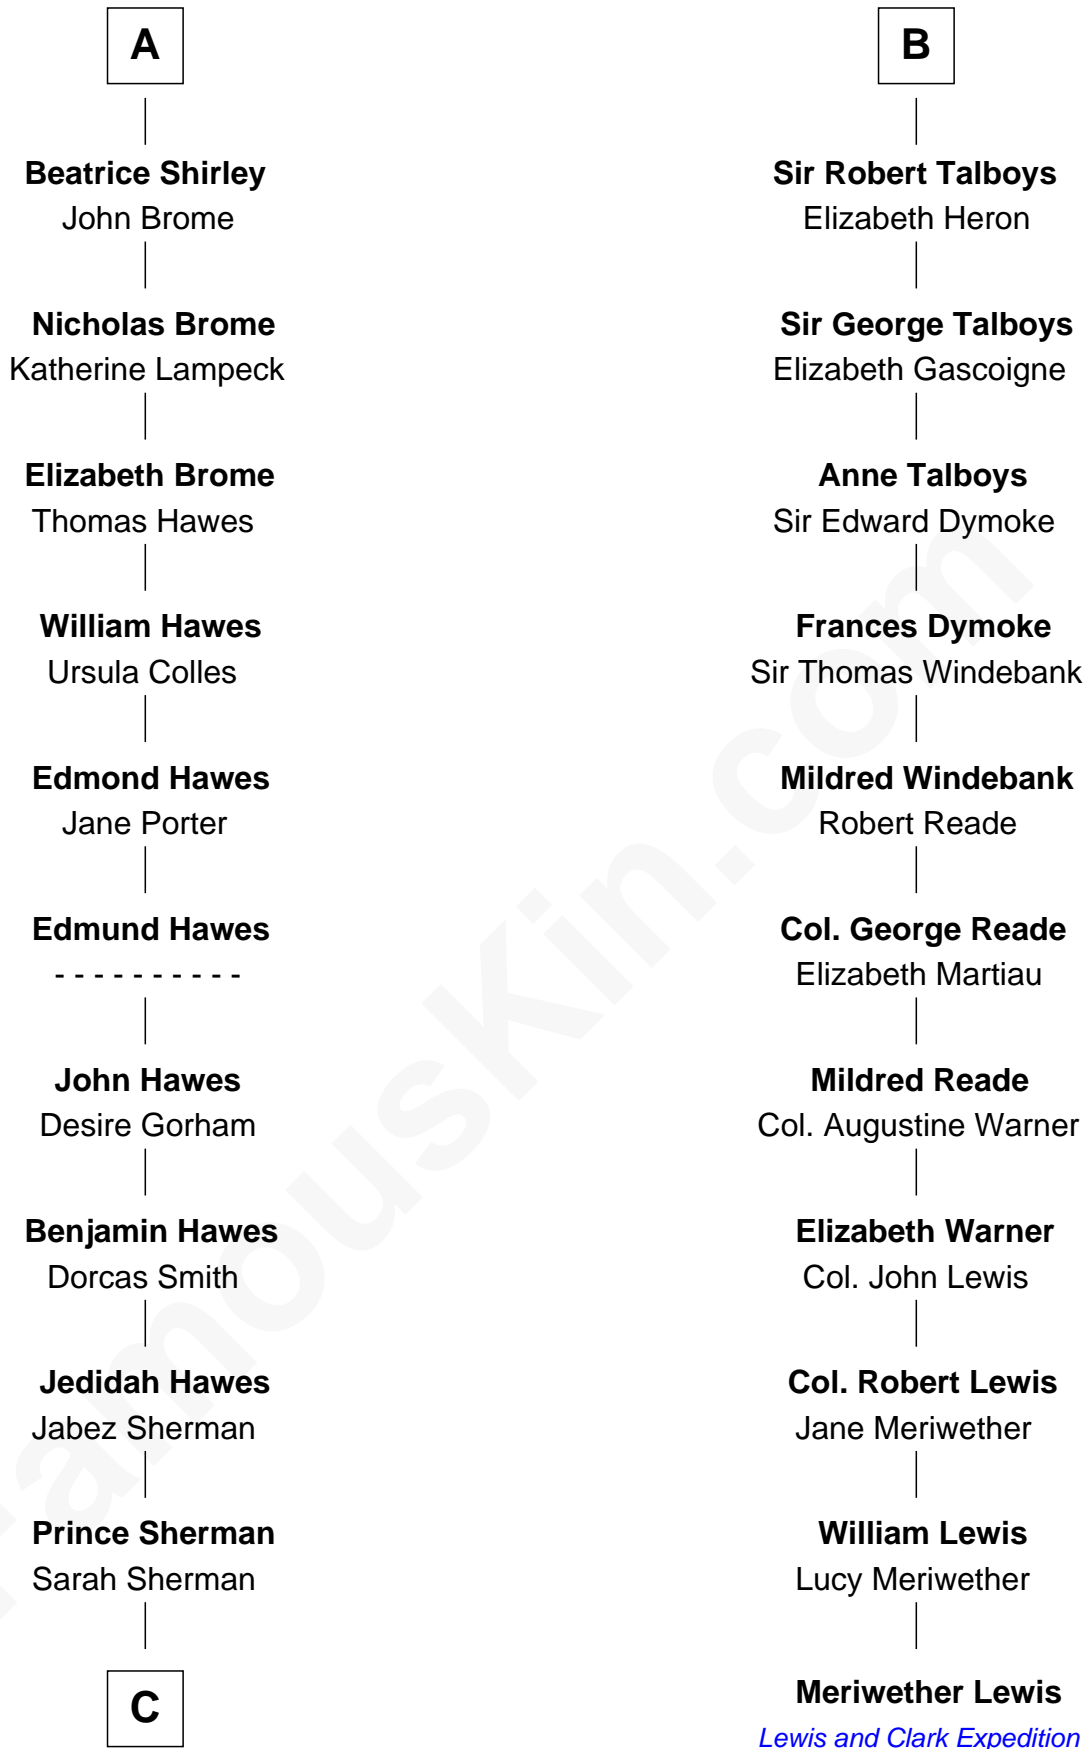

FamousKin.com Relationship Chart of

James Sherman

27th U.S. Vice-President

17th cousin 3 times removed of

Meriwether Lewis

Lewis and Clark Expedition

C

—
Jahaziel Sherman

Nancy Winslow

—
Richard Winslow Sherman

Frances Lucretia Williams

—
Mary Frances Sherman

Richard Updike Sherman

—
James Sherman

27th U.S. Vice-President

FamousKin.com