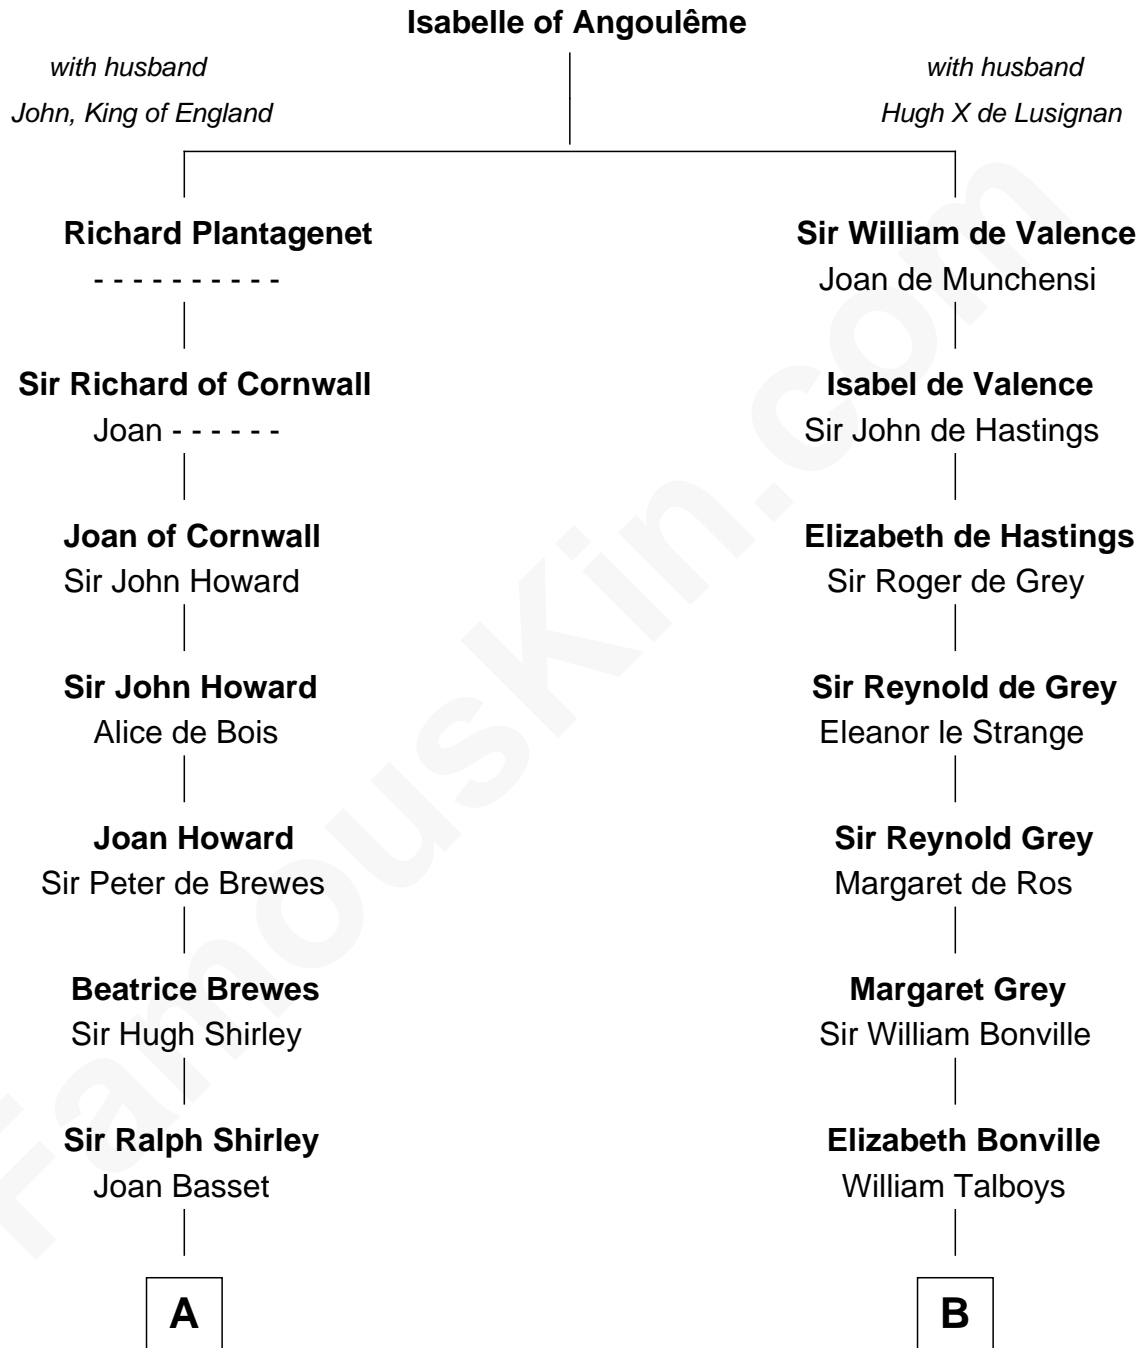

FamousKin.com Relationship Chart of

James Sherman

27th U.S. Vice-President

17th cousin 3 times removed of

Meriwether Lewis

Lewis and Clark Expedition

C

—
Jahaziel Sherman

Nancy Winslow

—
Richard Winslow Sherman

Frances Lucretia Williams

—
Mary Frances Sherman

Richard Updike Sherman

—
James Sherman

27th U.S. Vice-President

FamousKin.com