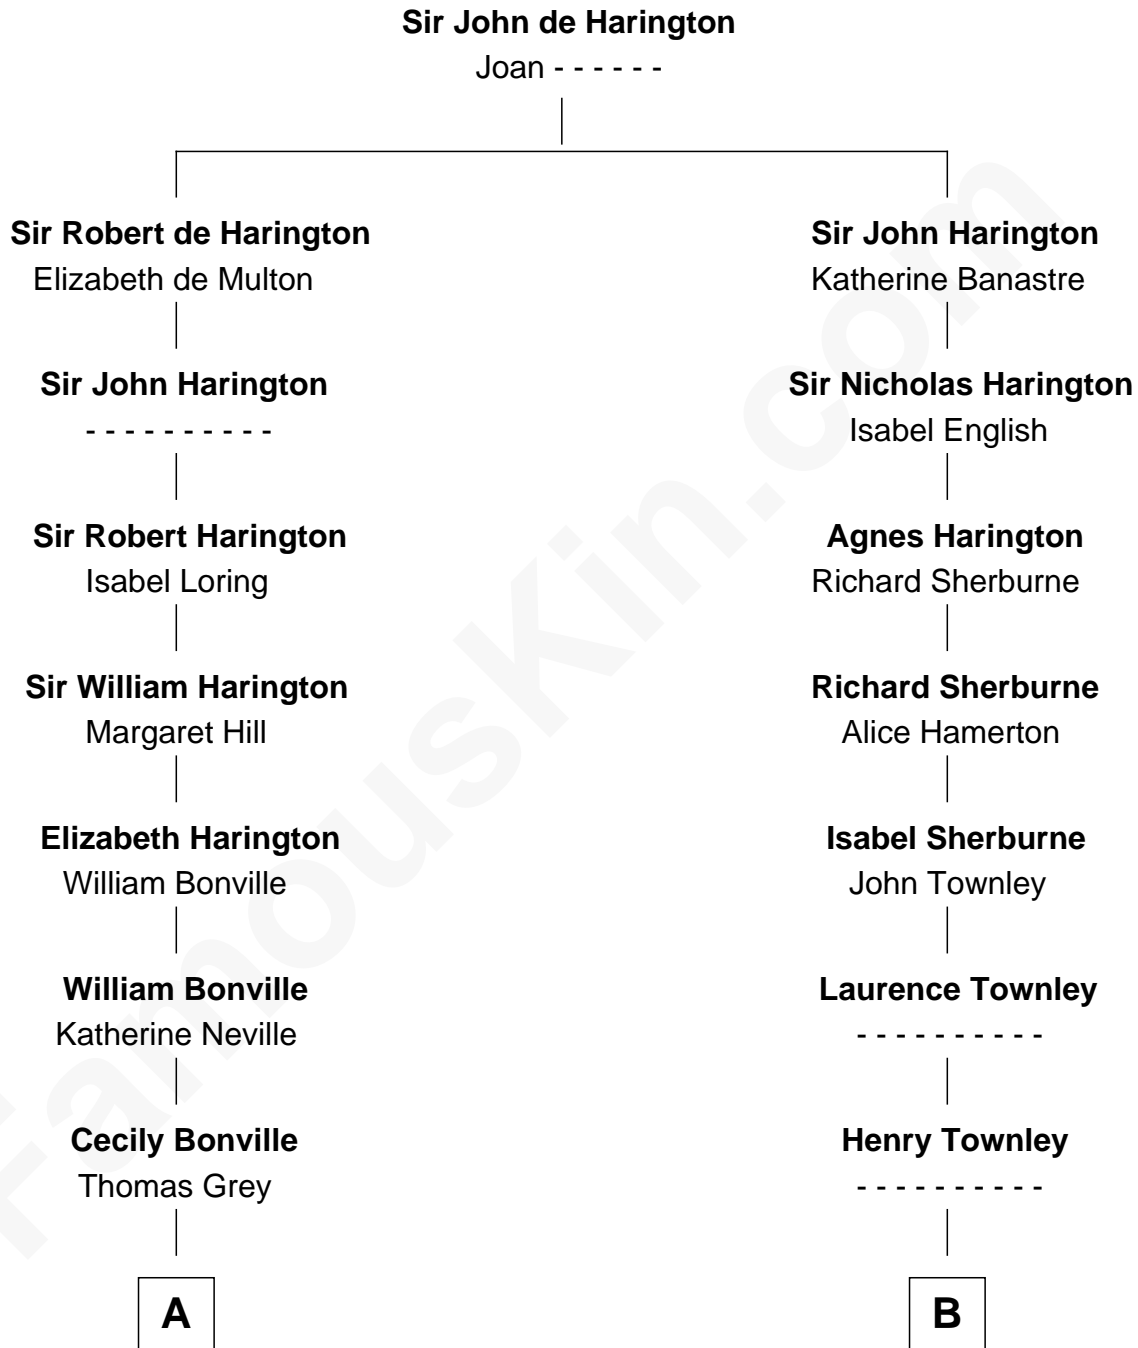

FamousKin.com Relationship Chart of

James Sherman

27th U.S. Vice-President

15th cousin 5 times removed of

Meriwether Lewis

Lewis and Clark Expedition

C

—
Mary Augusta Barron

Stalham Williams

—
Frances Lucretia Williams

Richard Winslow Sherman

—
Mary Frances Sherman

Richard Updike Sherman

—
James Sherman

27th U.S. Vice-President

FamousKin.com