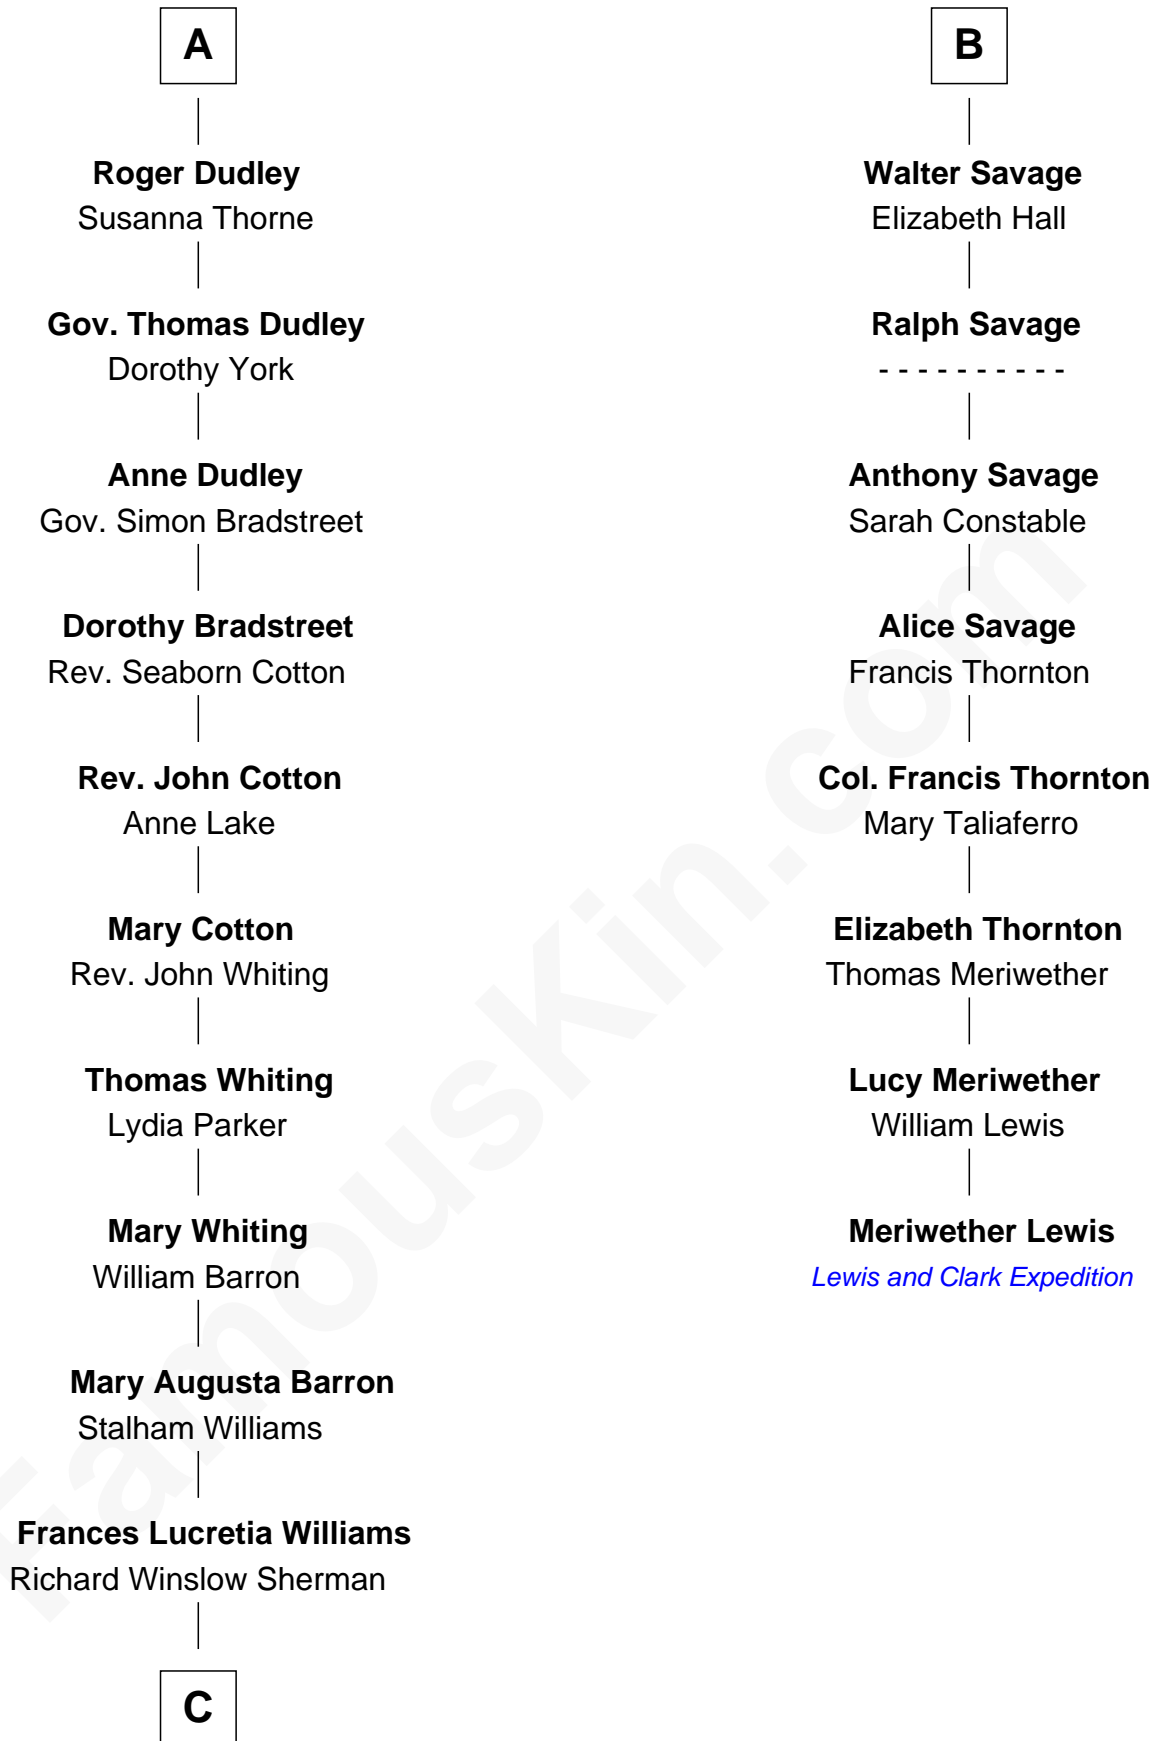

FamousKin.com Relationship Chart of

James Sherman

27th U.S. Vice-President

14th cousin 4 times removed of

Meriwether Lewis

Lewis and Clark Expedition

C

—
Mary Frances Sherman
Richard Updike Sherman

—
James Sherman
27th U.S. Vice-President

FamousKin.com