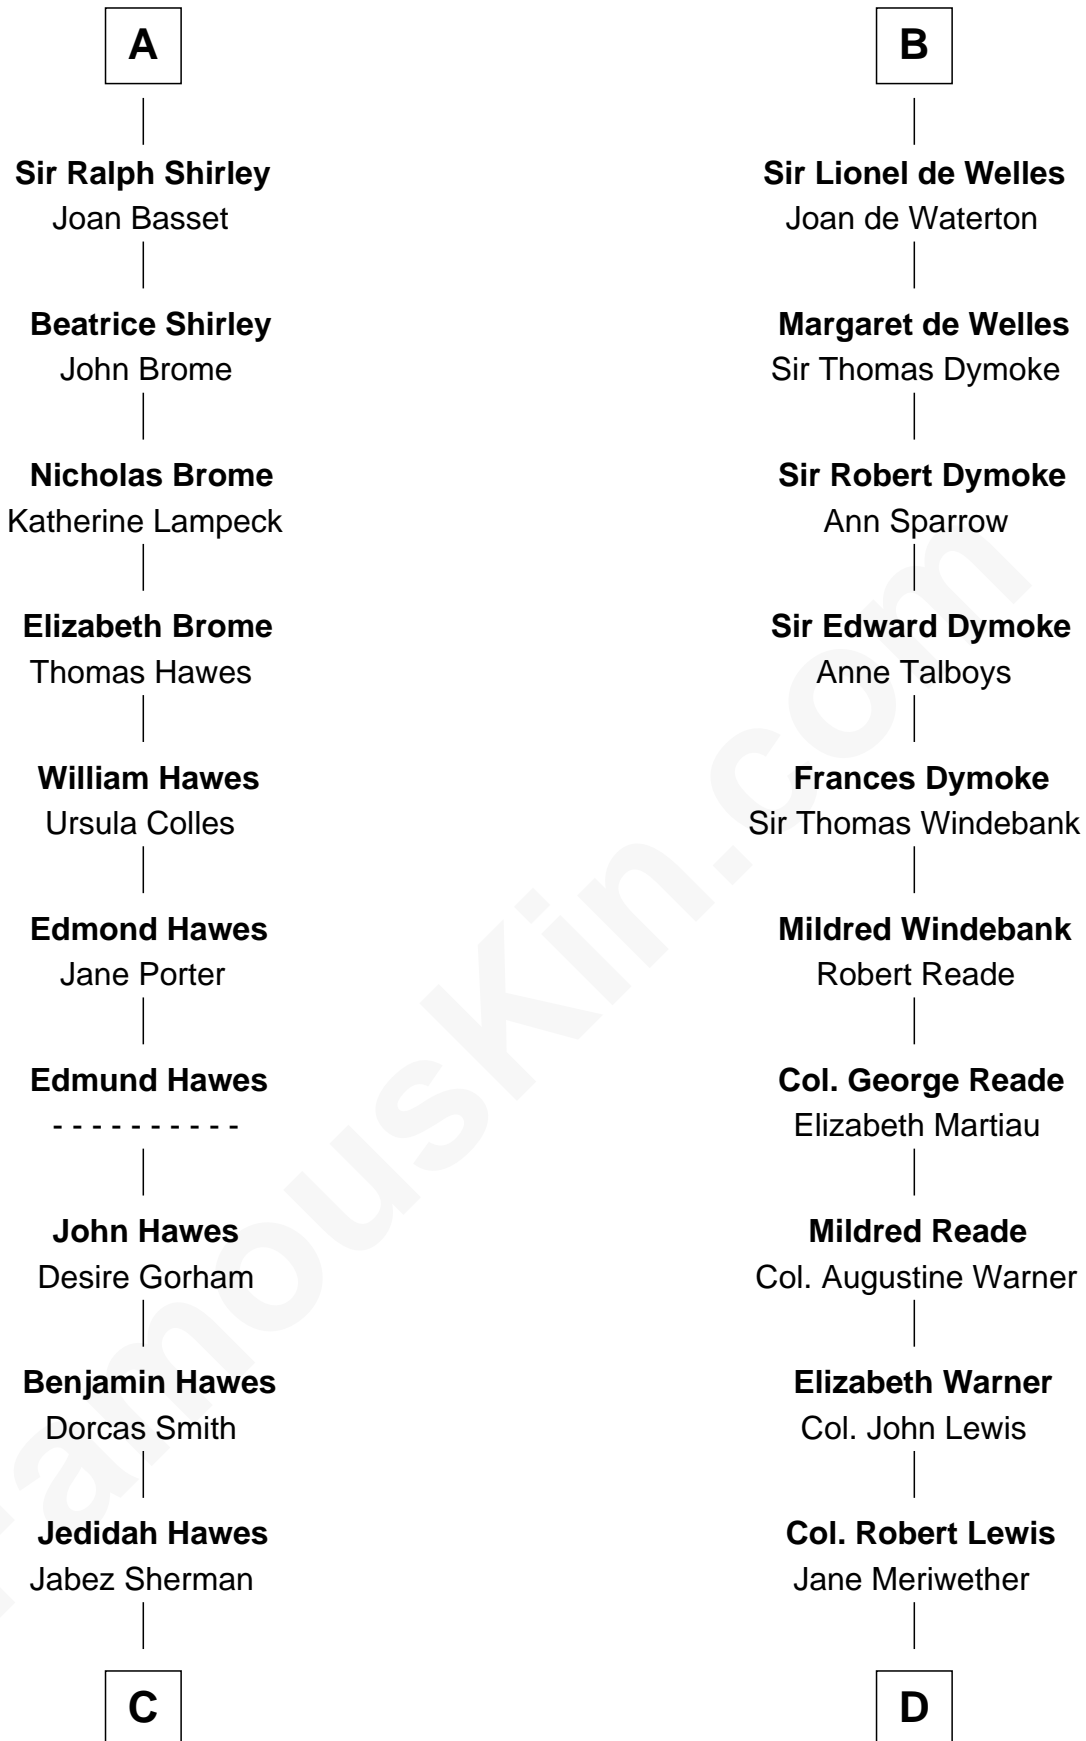

FamousKin.com Relationship Chart of

James Sherman

27th U.S. Vice-President

18th cousin 3 times removed of

Meriwether Lewis

Lewis and Clark Expedition

Sir William Longespee

Ela of Salisbury

C

Prince Sherman

Sarah Sherman

Jahaziel Sherman

Nancy Winslow

Richard Winslow Sherman

Frances Lucretia Williams

Mary Frances Sherman

Richard Updike Sherman

James Sherman

27th U.S. Vice-President

D

William Lewis

Lucy Meriwether

Meriwether Lewis

Lewis and Clark Expedition