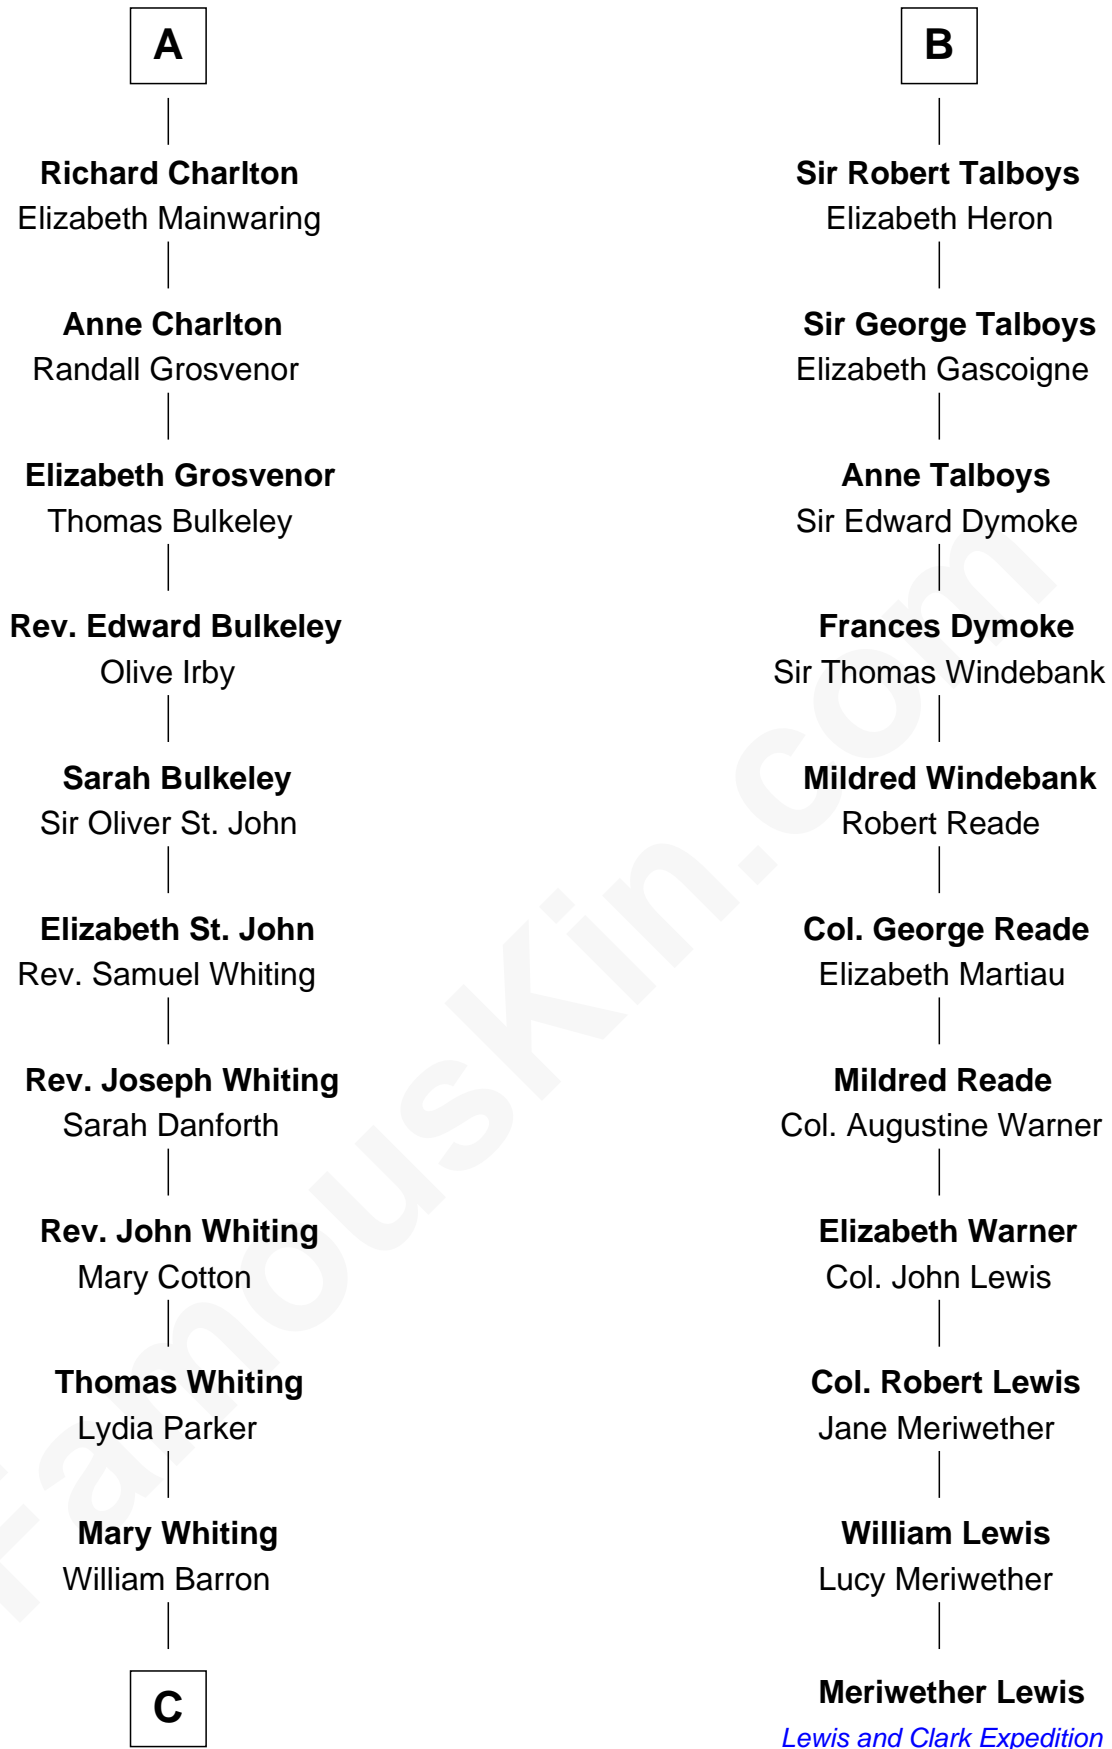

FamousKin.com Relationship Chart of

James Sherman

27th U.S. Vice-President

17th cousin 3 times removed of

Meriwether Lewis

Lewis and Clark Expedition

Nicholas de Segrave

C

—
Mary Augusta Barron

Stalham Williams

—
Frances Lucretia Williams

Richard Winslow Sherman

—
Mary Frances Sherman

Richard Updike Sherman

—
James Sherman

27th U.S. Vice-President