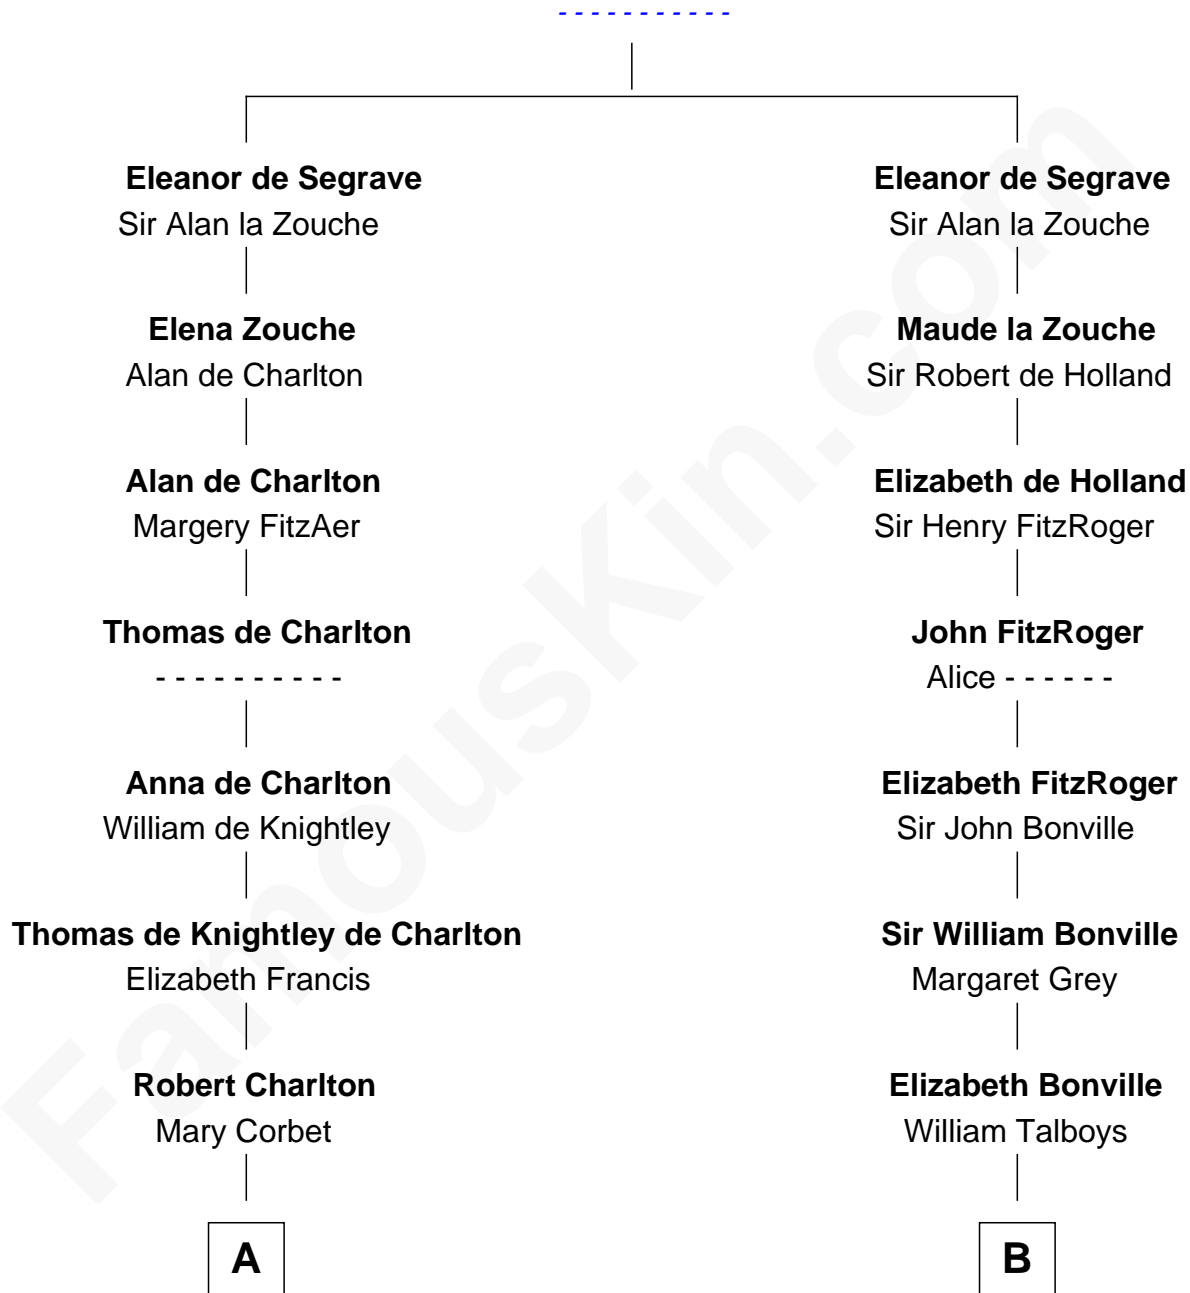

FamousKin.com Relationship Chart of

James Sherman

27th U.S. Vice-President

17th cousin 3 times removed of

Meriwether Lewis

Lewis and Clark Expedition

Nicholas de Segrave

C

—
Mary Augusta Barron

Stalham Williams

—
Frances Lucretia Williams

Richard Winslow Sherman

—
Mary Frances Sherman

Richard Updike Sherman

—
James Sherman

27th U.S. Vice-President