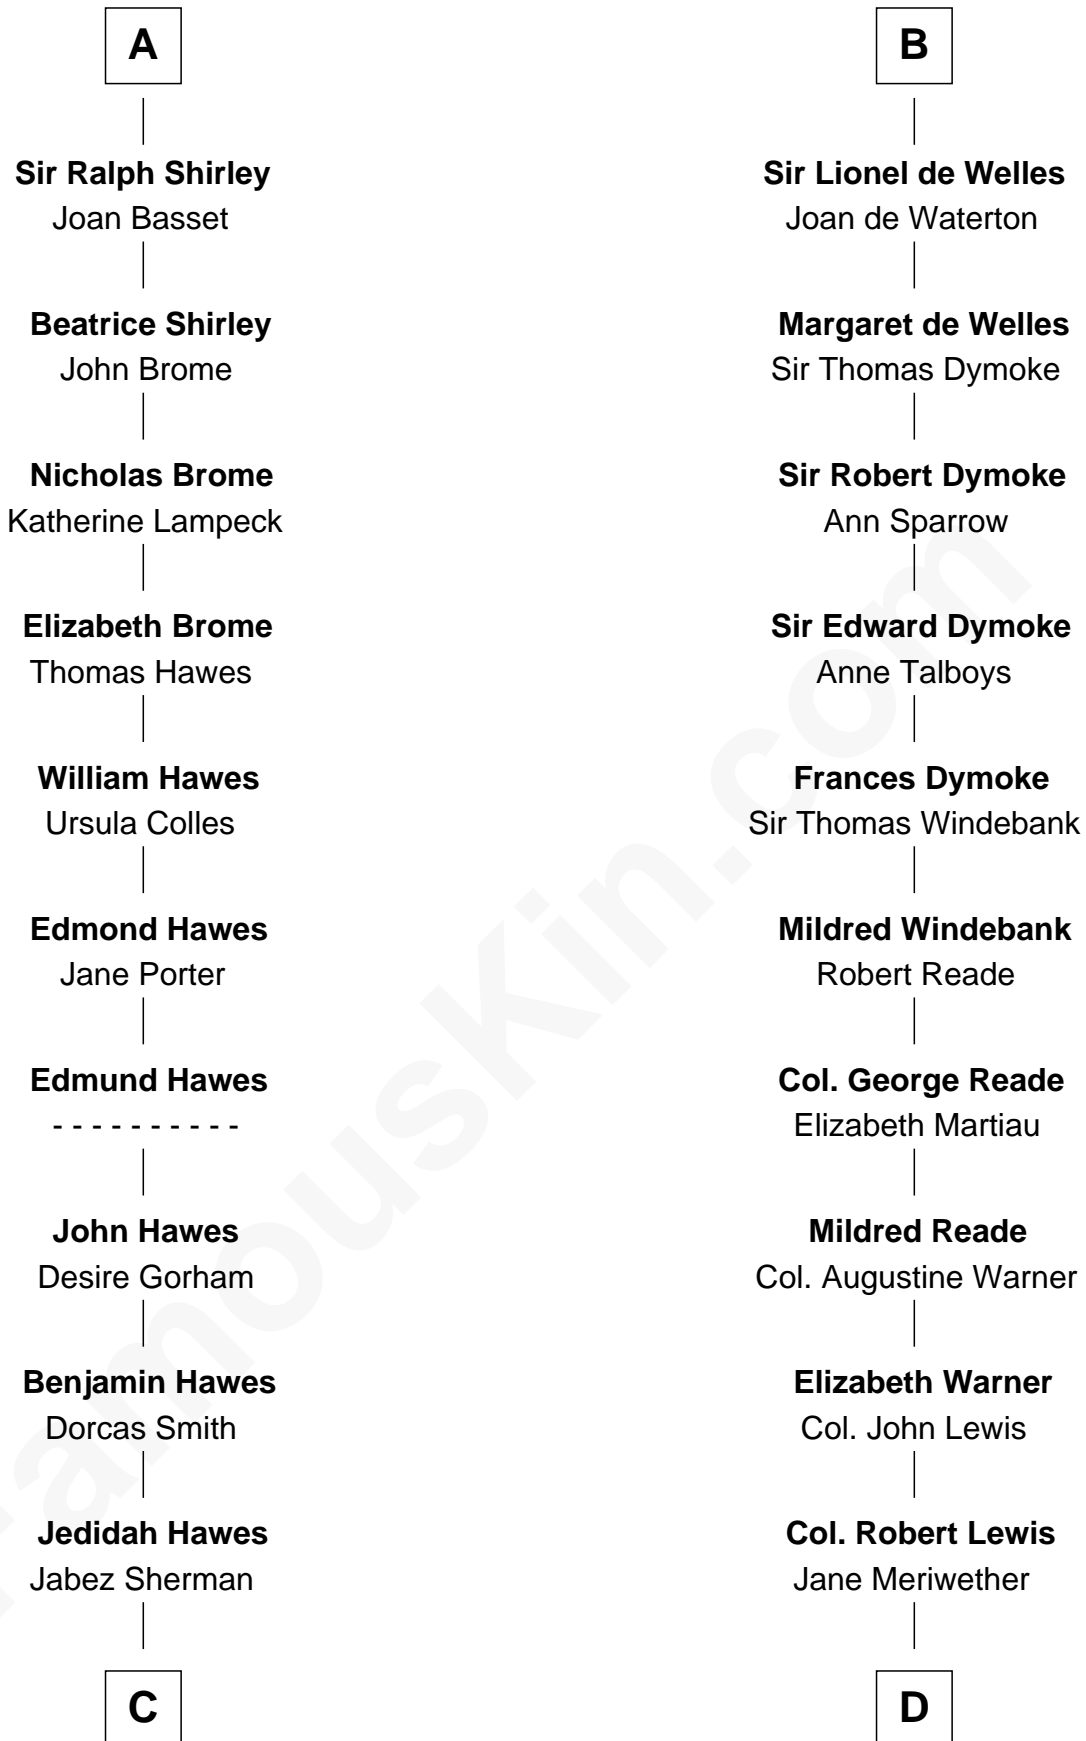

# FamousKin.com Relationship Chart of

**James Sherman**

*27th U.S. Vice-President*

18th cousin 3 times removed of

**Meriwether Lewis**

*Lewis and Clark Expedition*

**Ralph de Mainwaring**

Amice de Chester

Joan FitzHenry

**Sir Ralph de Greystoke**

Katherine de Clifford

**Maud de Greystoke**

Eudo de Welles

**B**

**C**

**Prince Sherman**

Sarah Sherman

**Jahaziel Sherman**

Nancy Winslow

**Richard Winslow Sherman**

Frances Lucretia Williams

**Mary Frances Sherman**

Richard Updike Sherman

**James Sherman**

*27th U.S. Vice-President*

**D**

**William Lewis**

Lucy Meriwether

**Meriwether Lewis**

*Lewis and Clark Expedition*

FamousKin.com