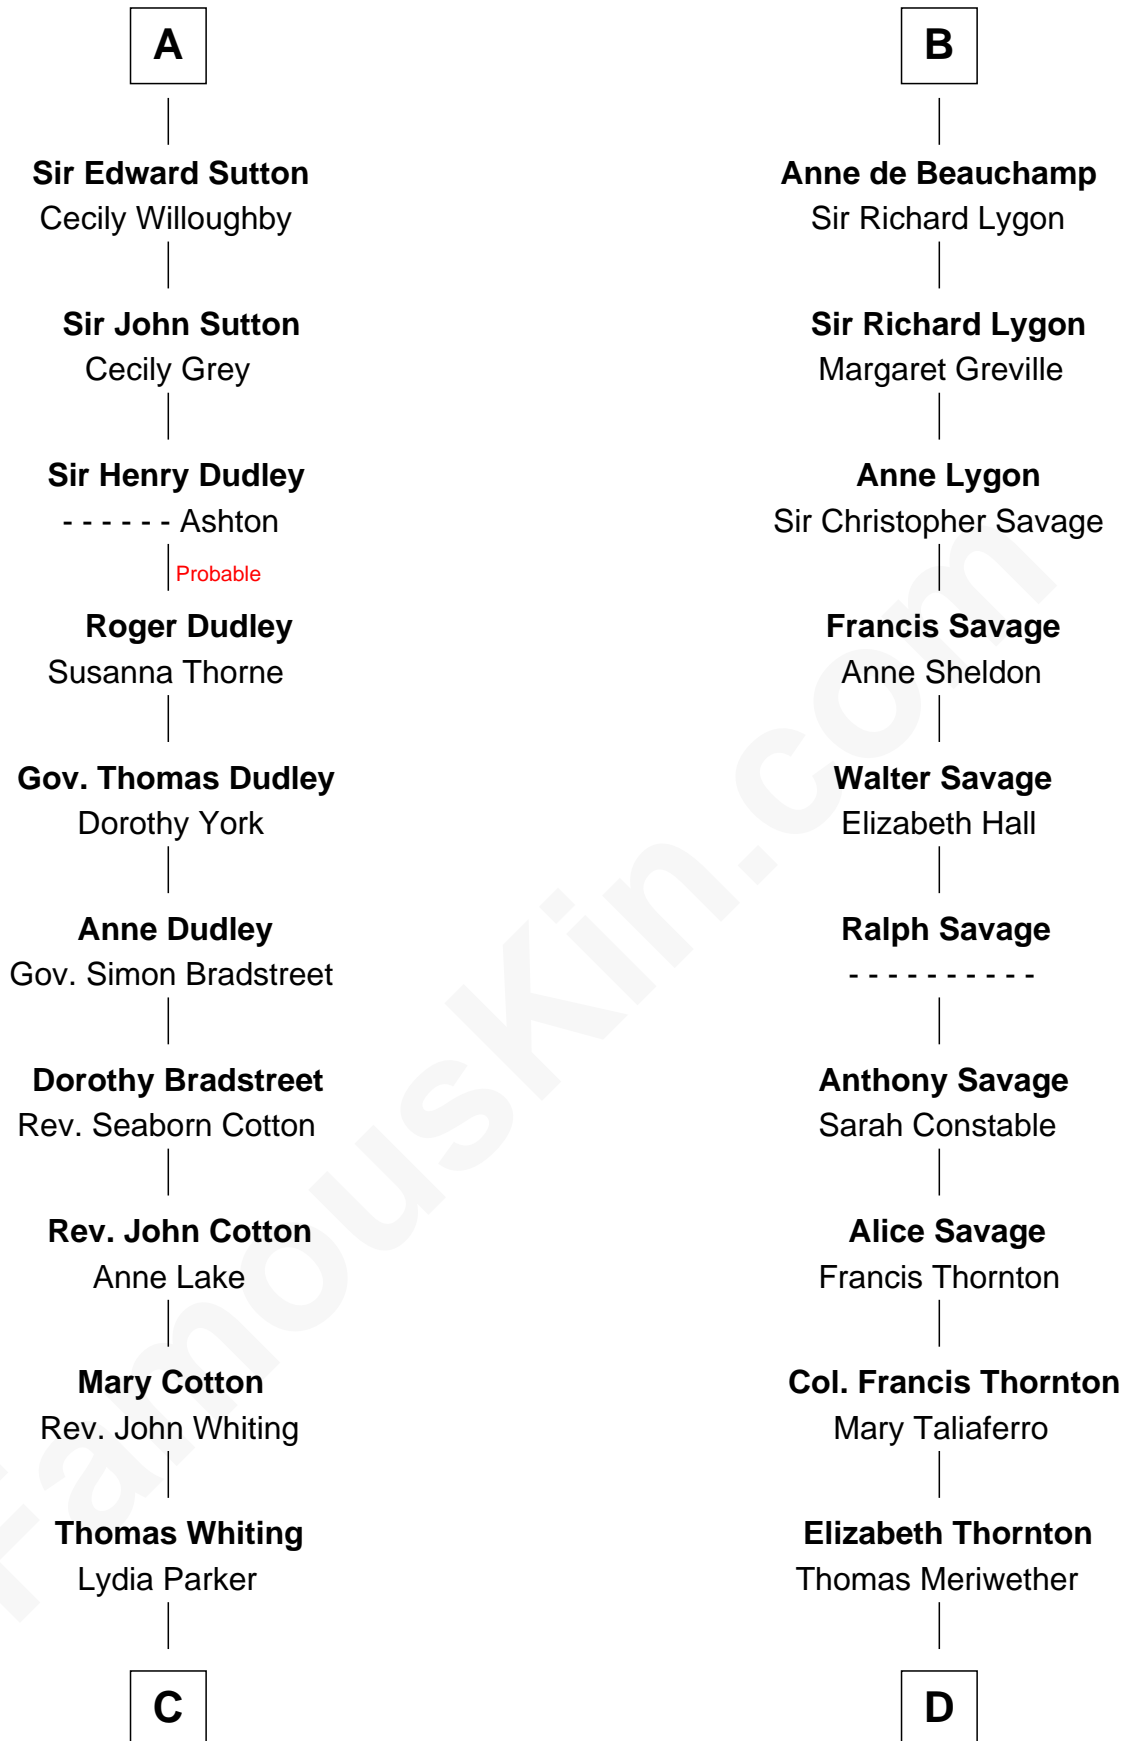

FamousKin.com Relationship Chart of

James Sherman

27th U.S. Vice-President

18th cousin 3 times removed of

Meriwether Lewis

Lewis and Clark Expedition

Sir Hugh le Despencer

Isabella de Beauchamp

Ellen Roche

Margaret Ferrers

John de Beauchamp

Sir Richard de Beauchamp

Elizabeth Stafford

B

C

Mary Whiting
William Barron

Mary Augusta Barron
Stalham Williams

Frances Lucretia Williams
Richard Winslow Sherman

Mary Frances Sherman
Richard Updike Sherman

James Sherman
27th U.S. Vice-President

D

Lucy Meriwether
William Lewis

Meriwether Lewis
Lewis and Clark Expedition