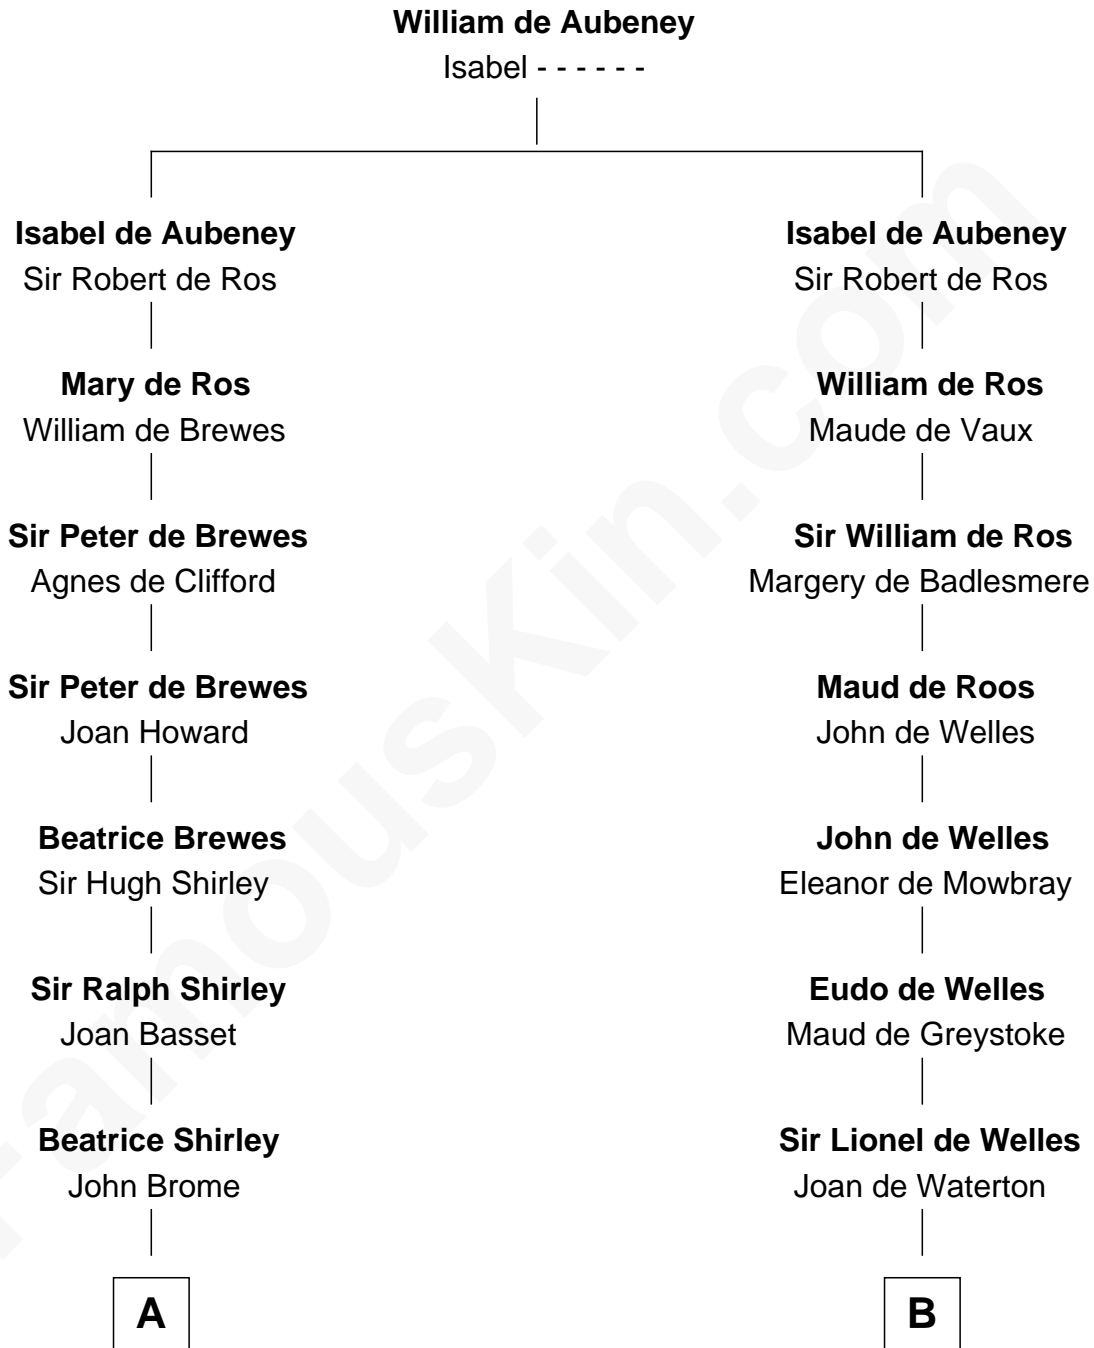

FamousKin.com Relationship Chart of

James Sherman

27th U.S. Vice-President

17th cousin 2 times removed of

Meriwether Lewis

Lewis and Clark Expedition

C

Richard Winslow Sherman

Frances Lucretia Williams

Mary Frances Sherman

Richard Updike Sherman

James Sherman

27th U.S. Vice-President

FamousKin.com