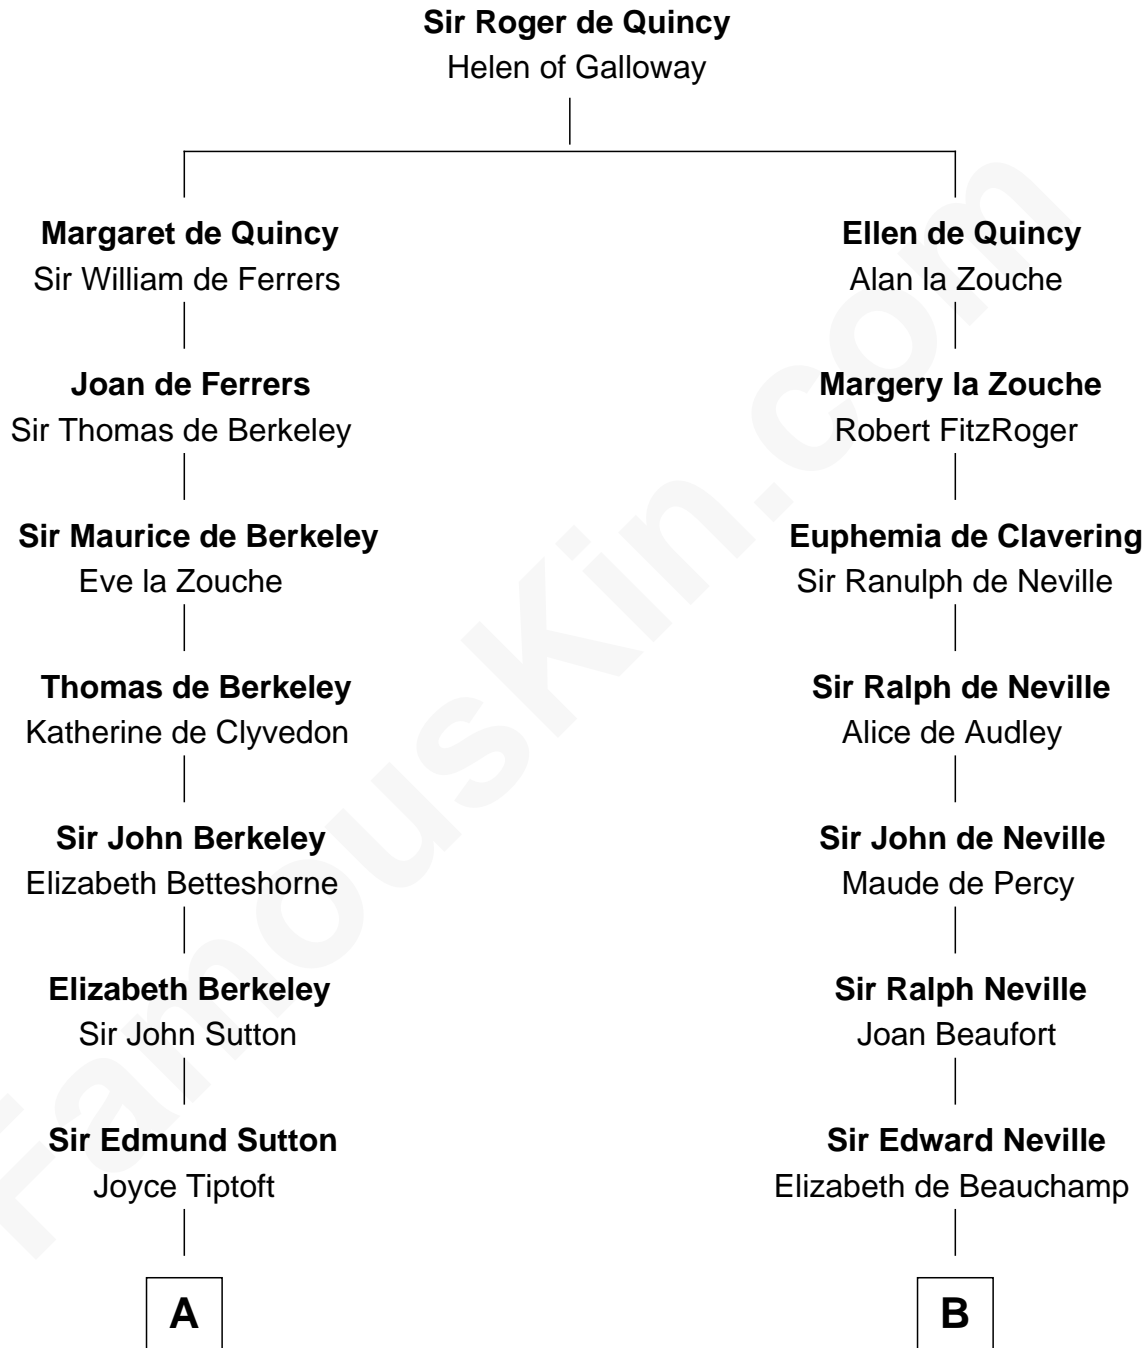

# FamousKin.com Relationship Chart of

**James Sherman**

*27th U.S. Vice-President*

19th cousin 2 times removed of

**Lytton Strachey**

*Author and Co-Founder of Bloomsbury Group*

**C**

**Mary Whiting**  
William Barron

**Mary Augusta Barron**  
Stalham Williams

**Frances Lucretia Williams**  
Richard Winslow Sherman

**Mary Frances Sherman**  
Richard Updike Sherman

**James Sherman**  
*27th U.S. Vice-President*

**D**

**Edward Strachey**  
Julia Woodburn Kirkpatrick