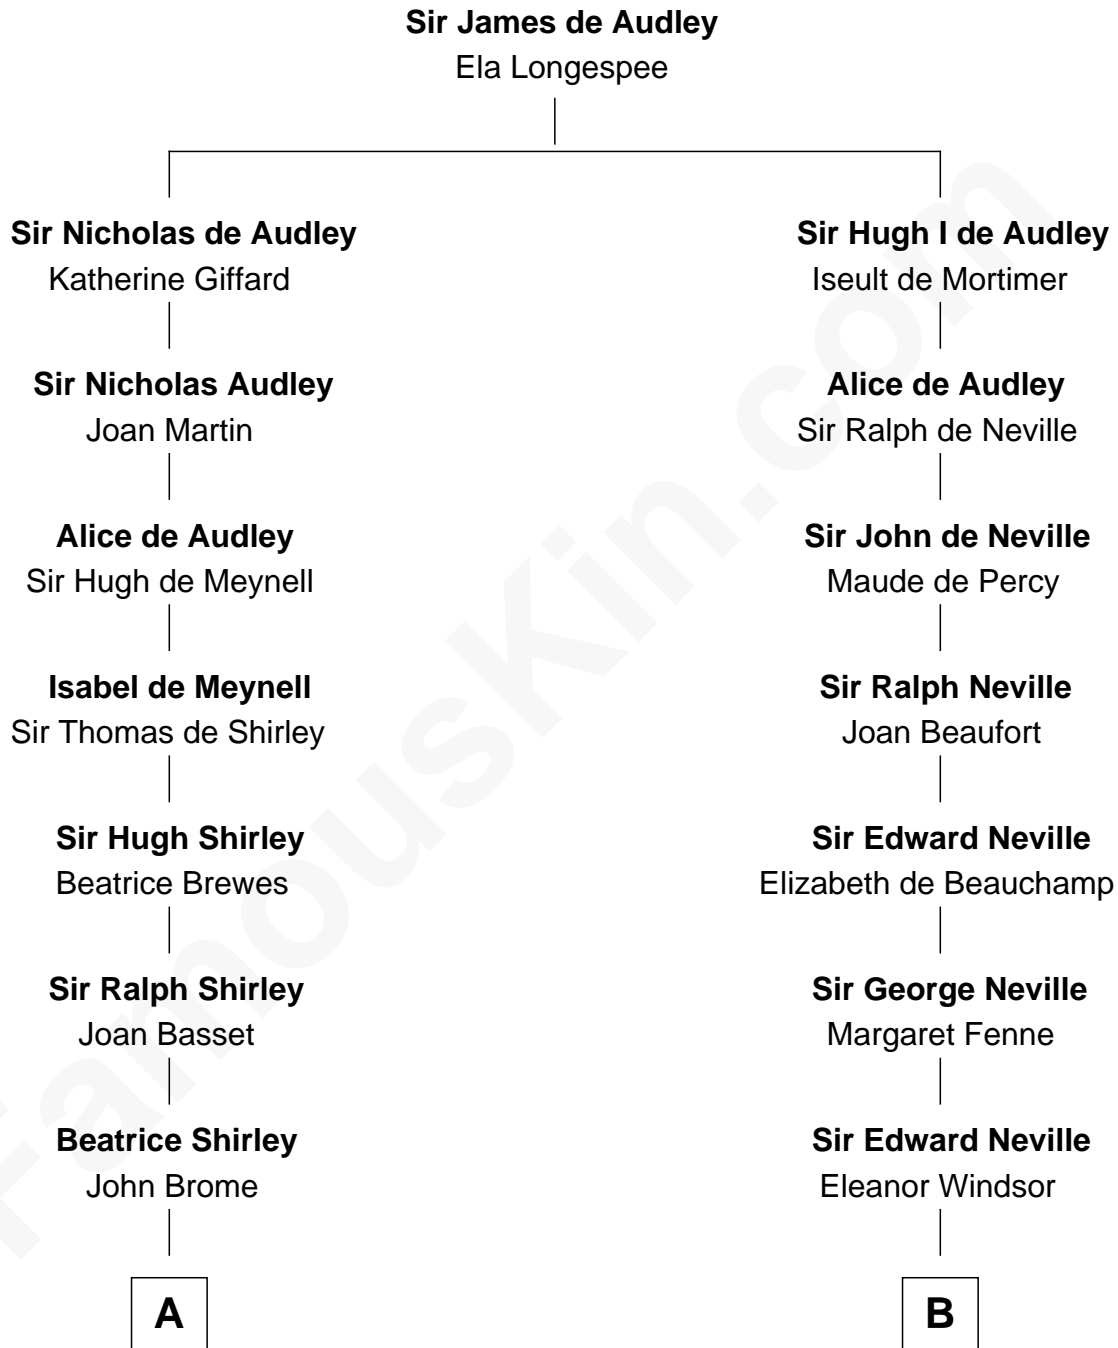

# FamousKin.com Relationship Chart of

**James Sherman**

*27th U.S. Vice-President*

17th cousin 2 times removed of

**Lytton Strachey**

*Author and Co-Founder of Bloomsbury Group*

C

Richard Winslow Sherman

Frances Lucretia Williams

Mary Frances Sherman

Richard Updike Sherman

James Sherman

*27th U.S. Vice-President*

FamousKin.com