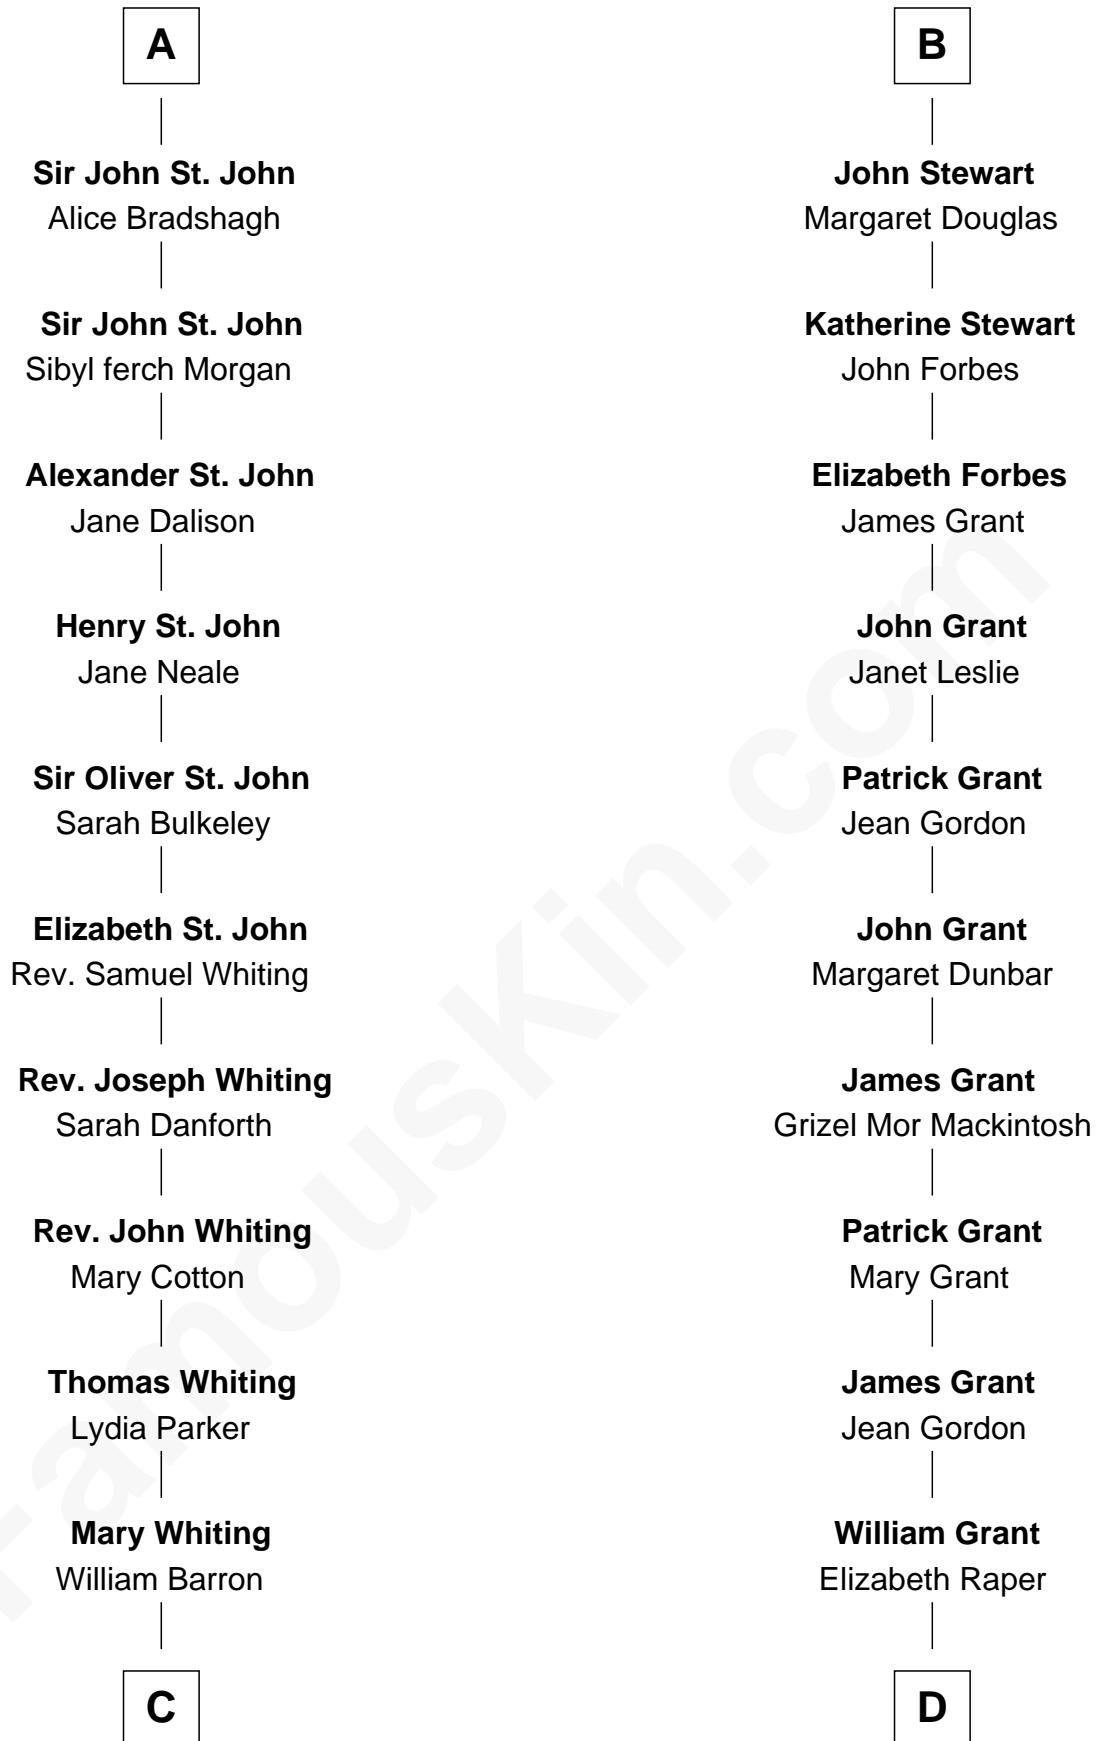

FamousKin.com Relationship Chart of

James Sherman

27th U.S. Vice-President

20th cousin of

Lytton Strachey

Author and Co-Founder of Bloomsbury Group

C

Mary Augusta Barron
Stalham Williams

Frances Lucretia Williams
Richard Winslow Sherman

Mary Frances Sherman
Richard Updike Sherman

James Sherman
27th U.S. Vice-President

D

Sir John Peter Grant
Jane Ironside

Sir John Peter Grant
Henrietta Plowden