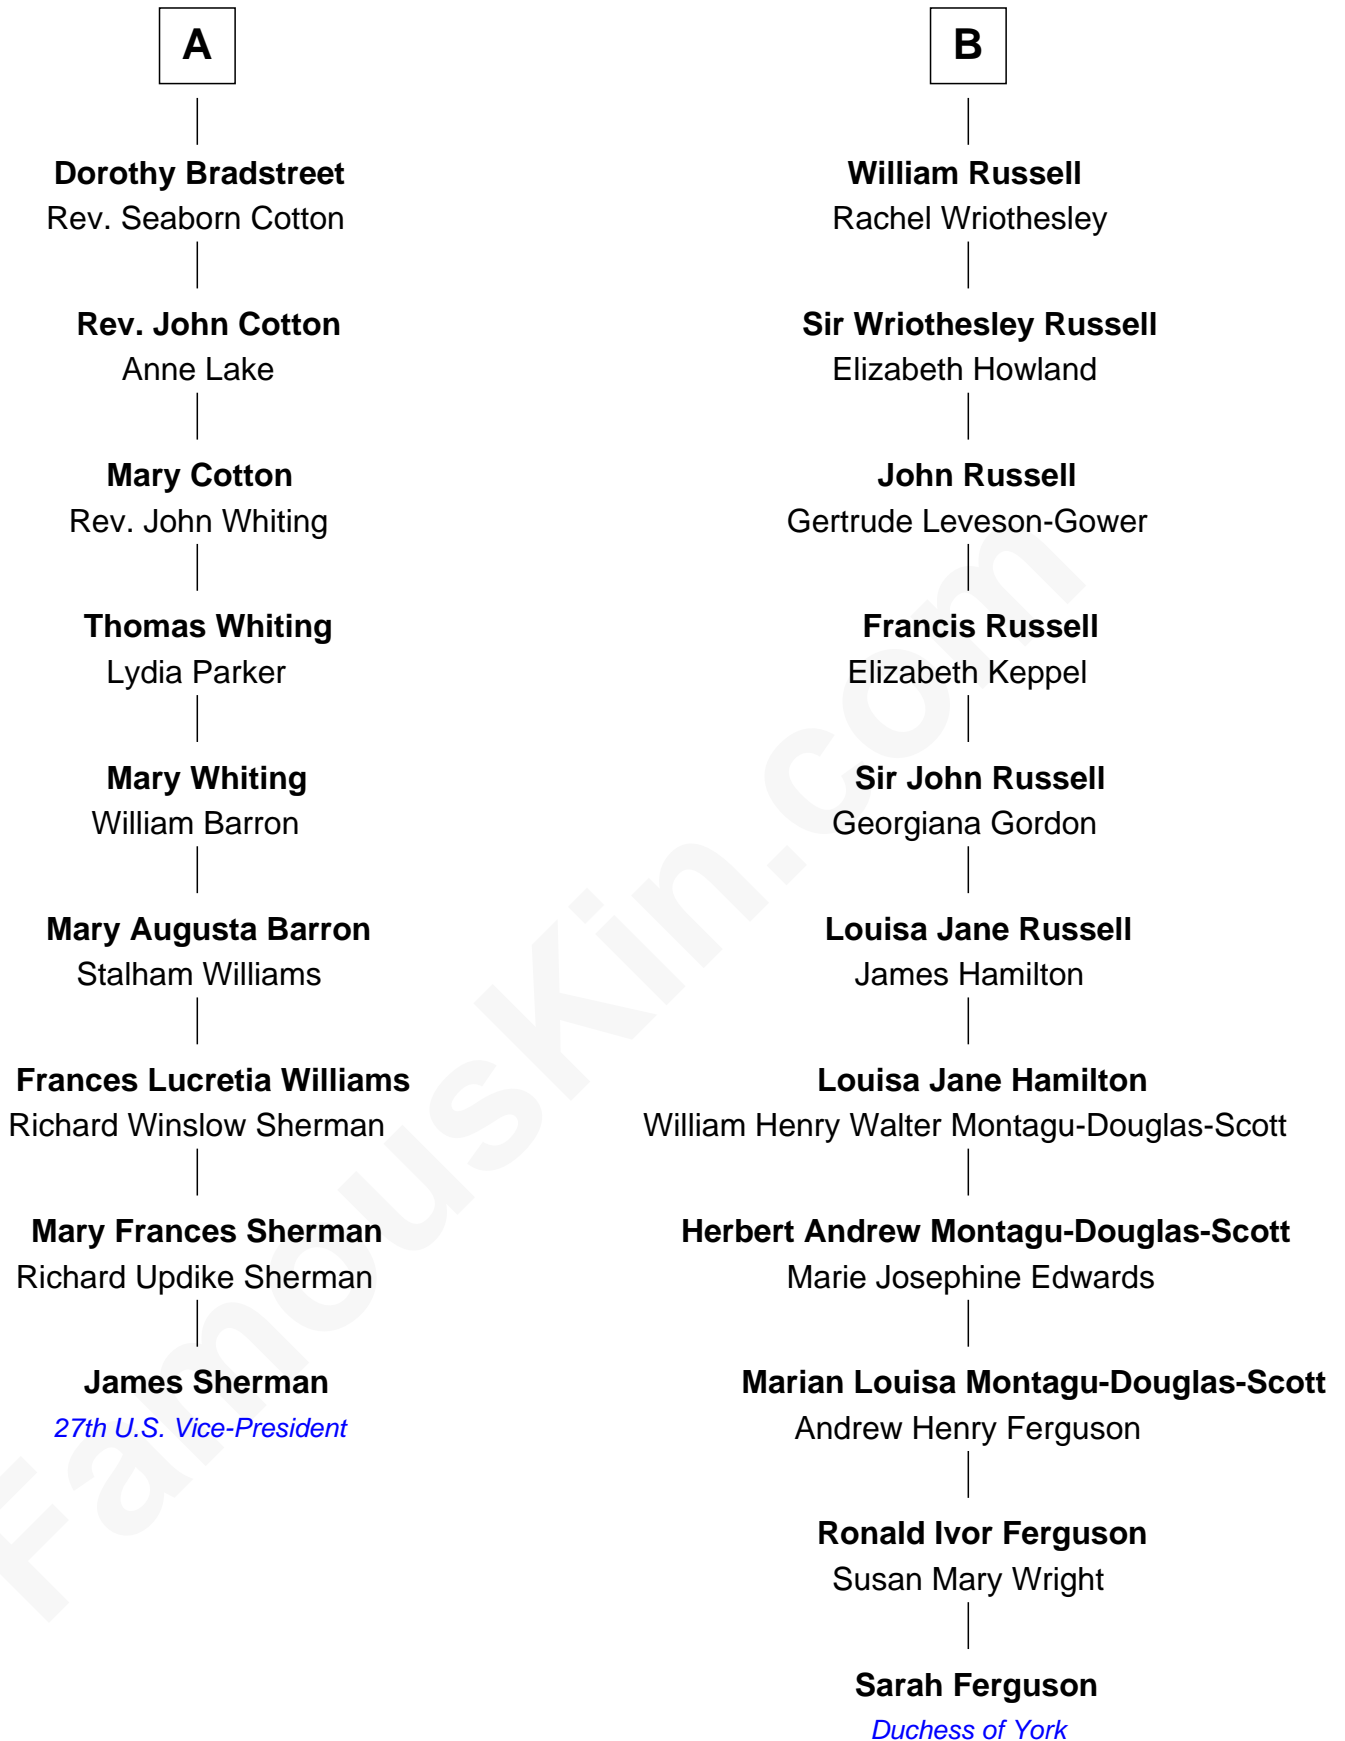

FamousKin.com Relationship Chart of

James Sherman

27th U.S. Vice-President

15th cousin 2 times removed of

Sarah Ferguson

Duchess of York

Sir John Sutton
Elizabeth Berkeley

Sir Edmund Sutton

Joyce Tiptoft

Sir Edward Sutton

Cecily Willoughby

Sir John Sutton

Cecily Grey

Sir Henry Dudley

----- Ashton

Probable

Elizabeth Bramshot

Edmund Dudley

Elizabeth Grey

Elizabeth Dudley

William Stourton

Ursula Stourton

Sir Edward Clinton

Frances Clinton

Giles Brydges

Catherine Brydges

Francis Russell

Sir William Russell

Anne Carr

B

Sarah Ferguson photo by [Norbert Aepli](#) ([CC BY 3.0](#))