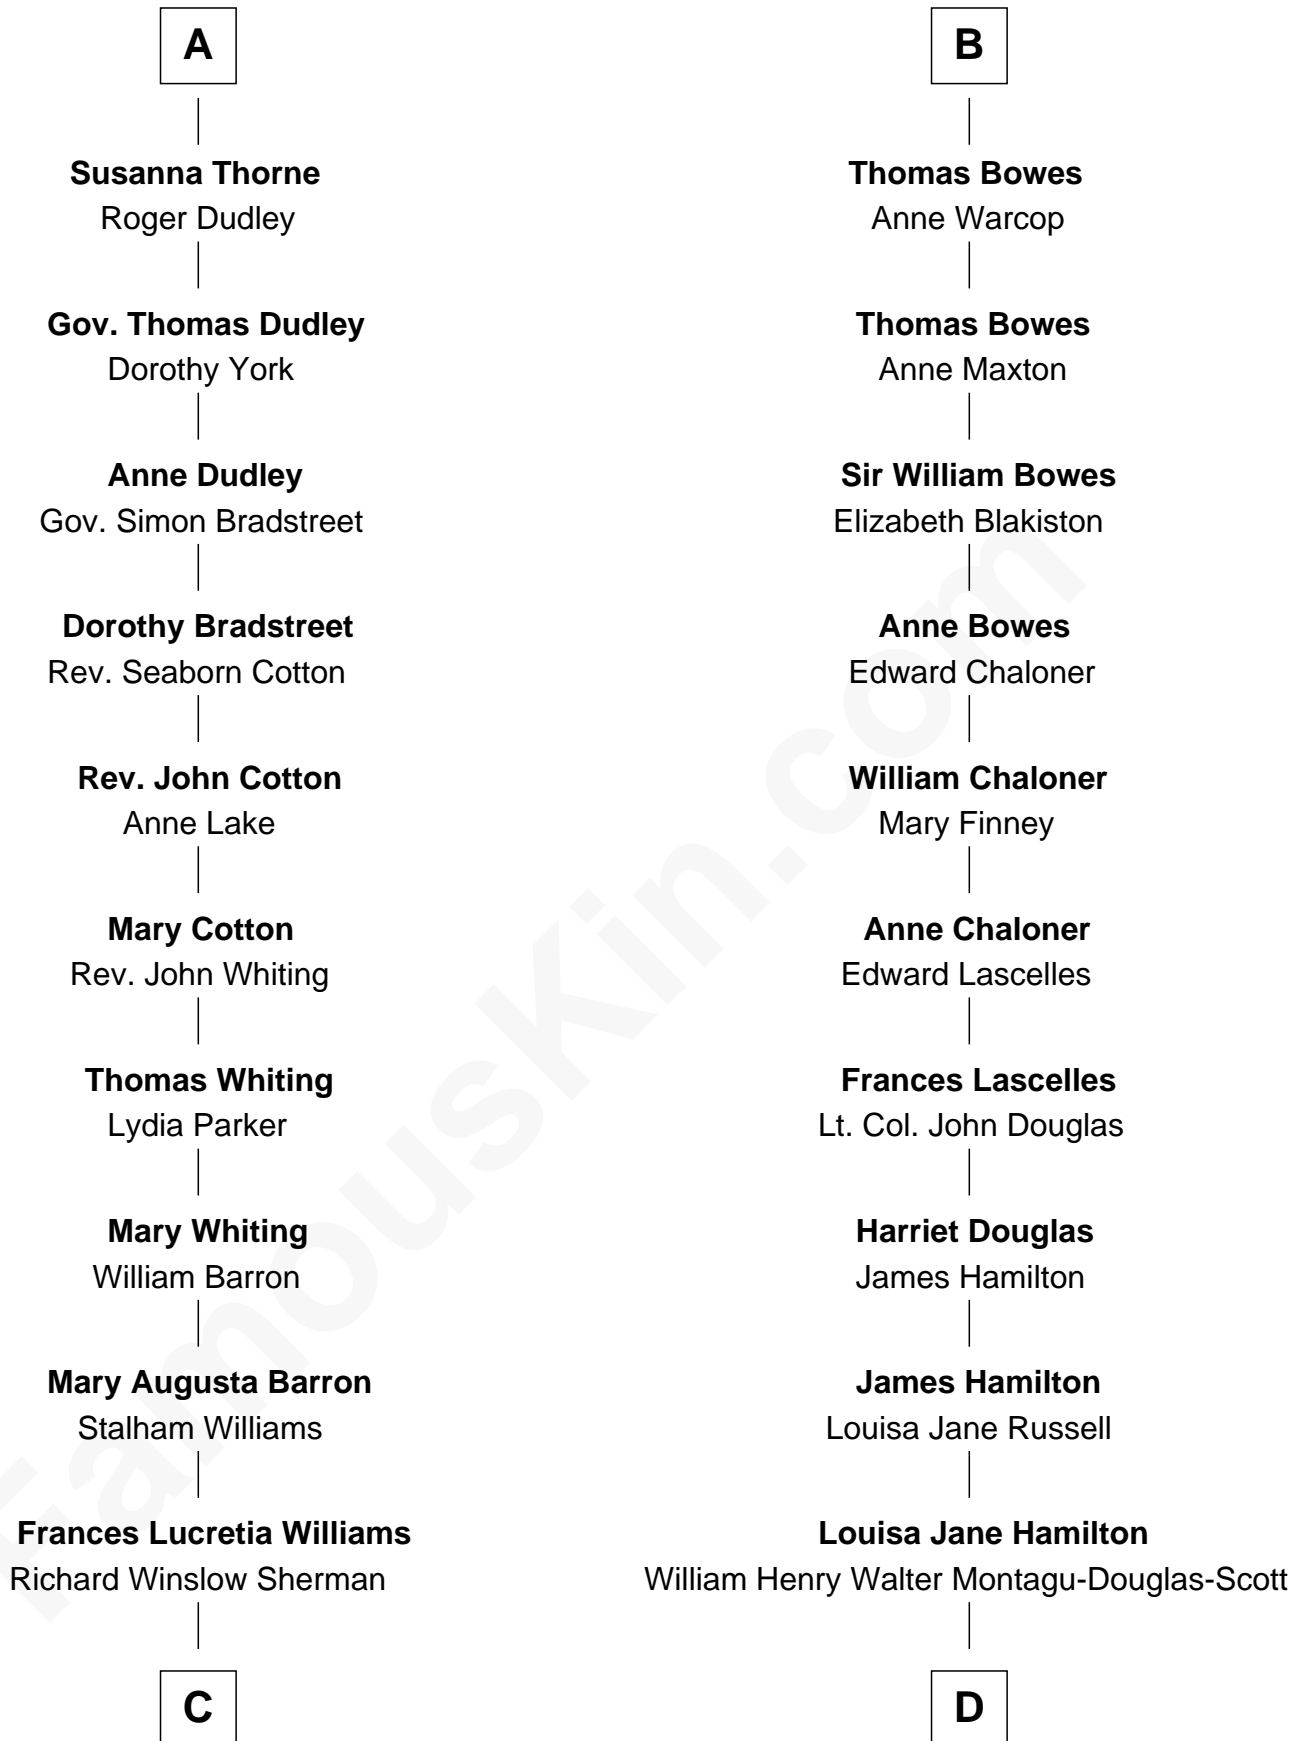

# FamousKin.com Relationship Chart of

**James Sherman**

*27th U.S. Vice-President*

18th cousin 2 times removed of

**Sarah Ferguson**

*Duchess of York*

**Sir John Grey**

*Avice Marmion*

**C**

**Mary Frances Sherman**  
Richard Updike Sherman

**James Sherman**  
*27th U.S. Vice-President*

**D**

**Herbert Andrew Montagu-Douglas-Scott**  
Marie Josephine Edwards

**Marian Louisa Montagu-Douglas-Scott**  
Andrew Henry Ferguson