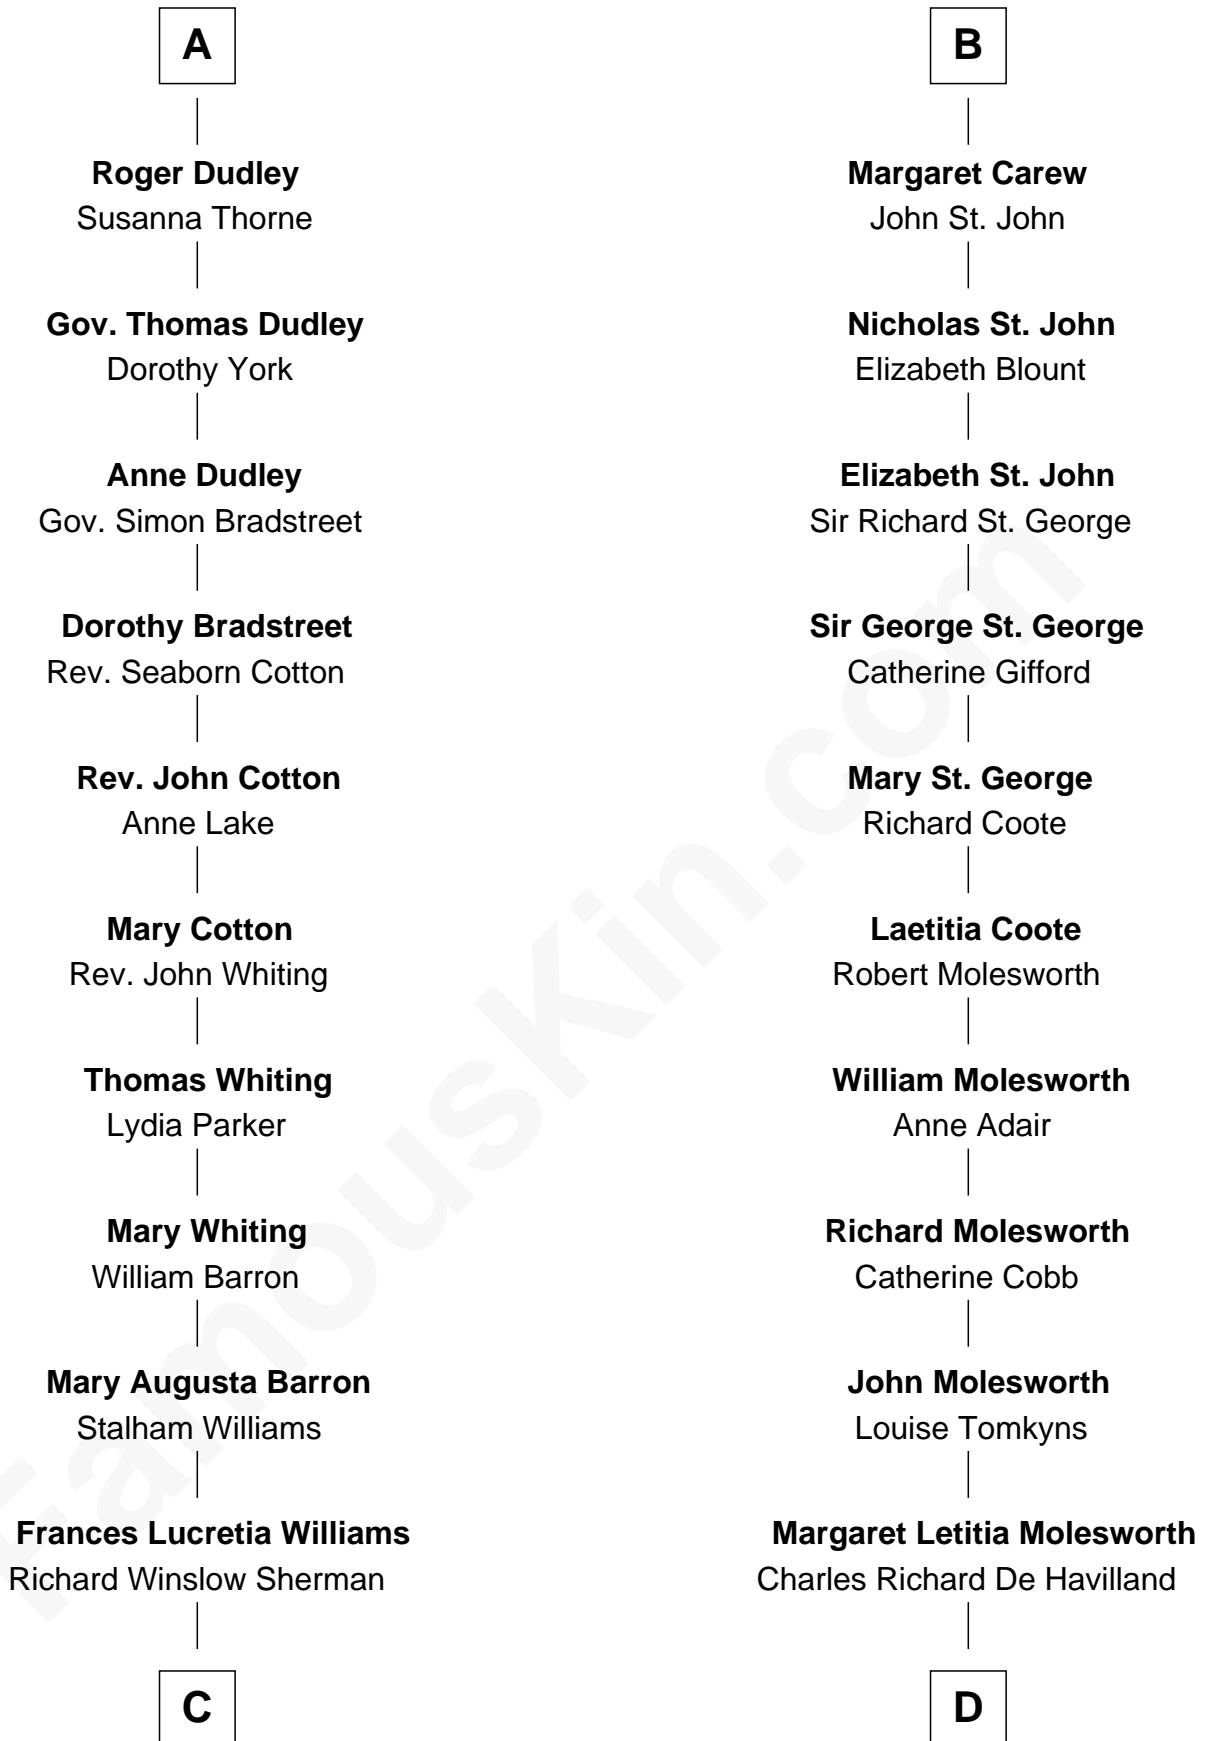

FamousKin.com Relationship Chart of

James Sherman

27th U.S. Vice-President

18th cousin of

Olivia De Havilland

Movie Actress

C

Mary Frances Sherman
Richard Updike Sherman

James Sherman
27th U.S. Vice-President

D

Walter Augustus De Havilland
Lillian Augusta Ruse

Olivia De Havilland
Movie Actress

FamousKin.com