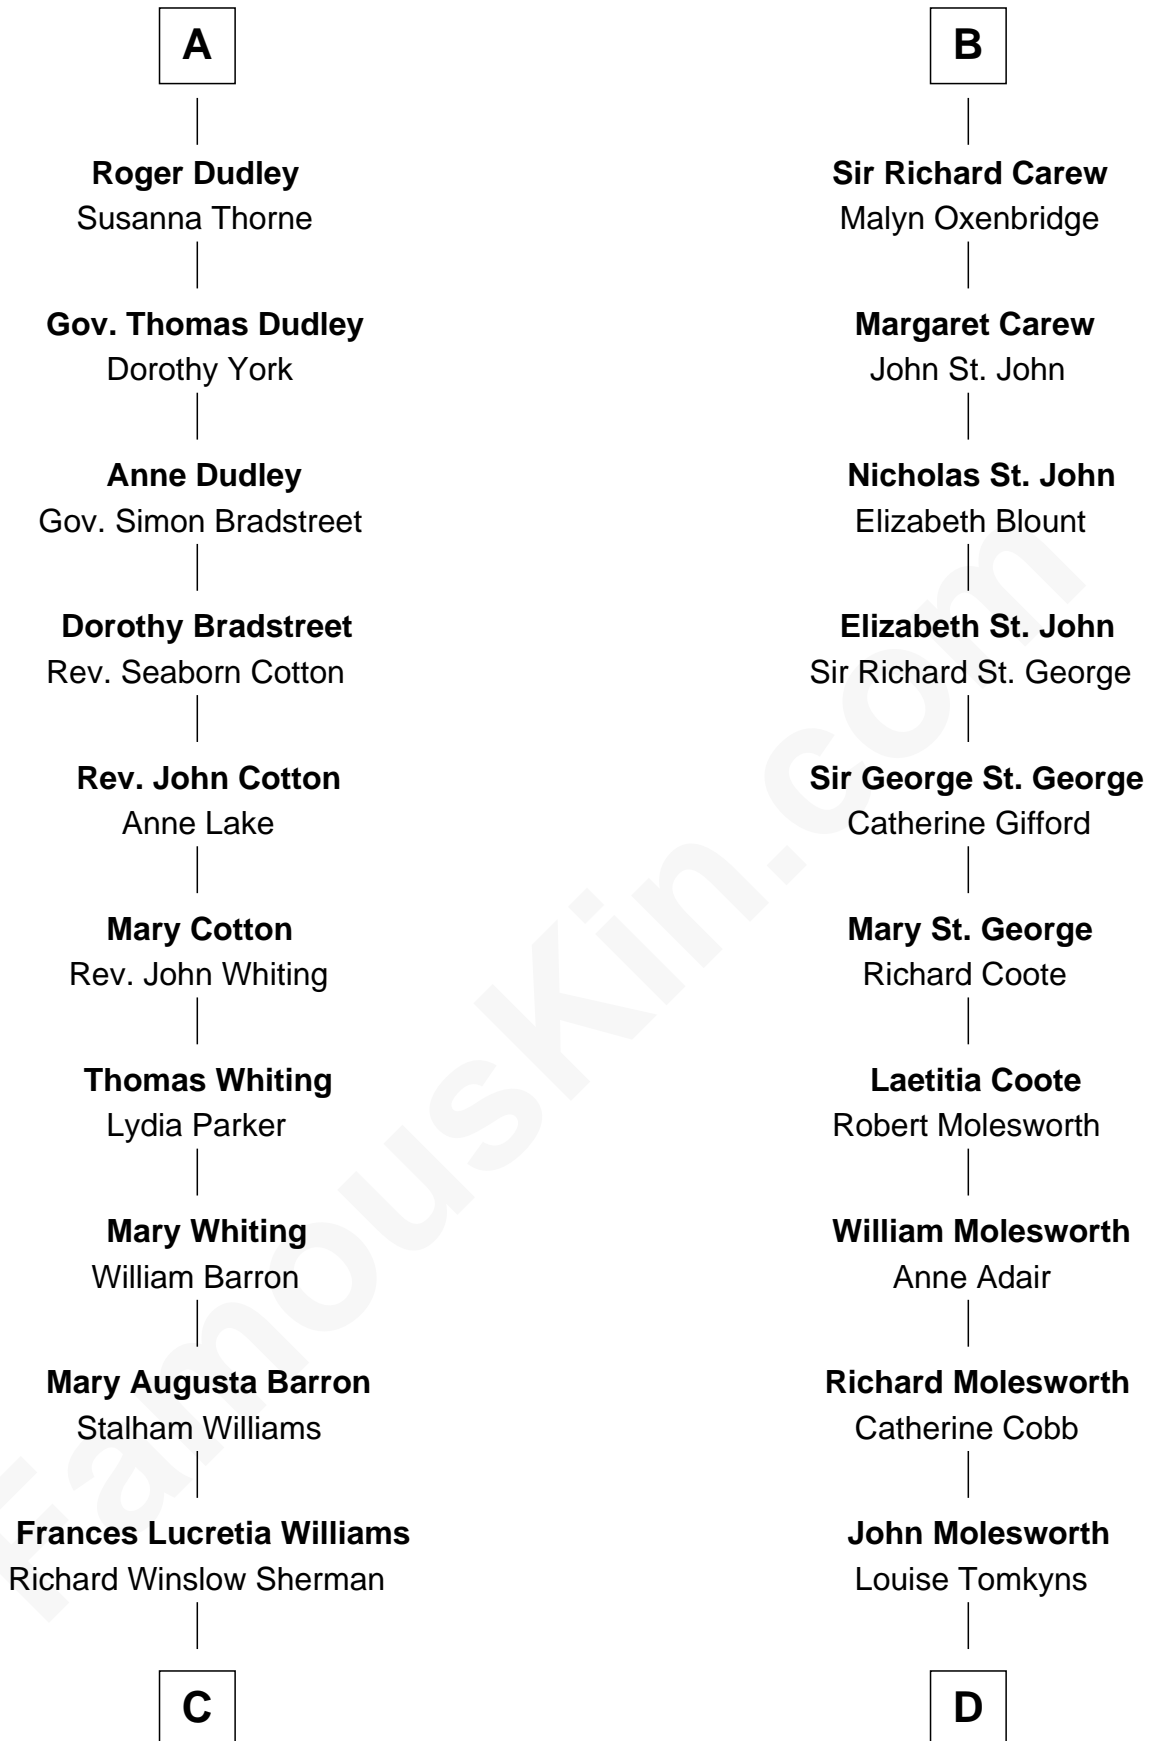

FamousKin.com Relationship Chart of

James Sherman

27th U.S. Vice-President

18th cousin 1 time removed of

Olivia De Havilland

Movie Actress

Sir Maurice de Berkeley

Eve la Zouche

Thomas de Berkeley
Katherine de Clyvedon

Sir John Berkeley
Elizabeth Betteshorne

Elizabeth Berkeley
Sir John Sutton

Sir Edmund Sutton
Joyce Tiptoft

Sir Edward Sutton
Cecily Willoughby

Sir John Sutton
Cecily Grey

Sir Henry Dudley
----- Ashton

Probable

A

Isabel de Berkeley
Sir Robert de Clifford

Sir Roger de Clifford
Maud de Beauchamp

Katherine de Clifford
Sir Ralph de Greystoke

Maud de Greystoke
Eudo de Welles

Sir Lionel de Welles
Joan de Waterton

Eleanor de Welles
Sir Thomas Hoo

Eleanor Hoo
James Carew

B

C

Mary Frances Sherman
Richard Updike Sherman

James Sherman
27th U.S. Vice-President

D

Margaret Letitia Molesworth
Charles Richard De Havilland