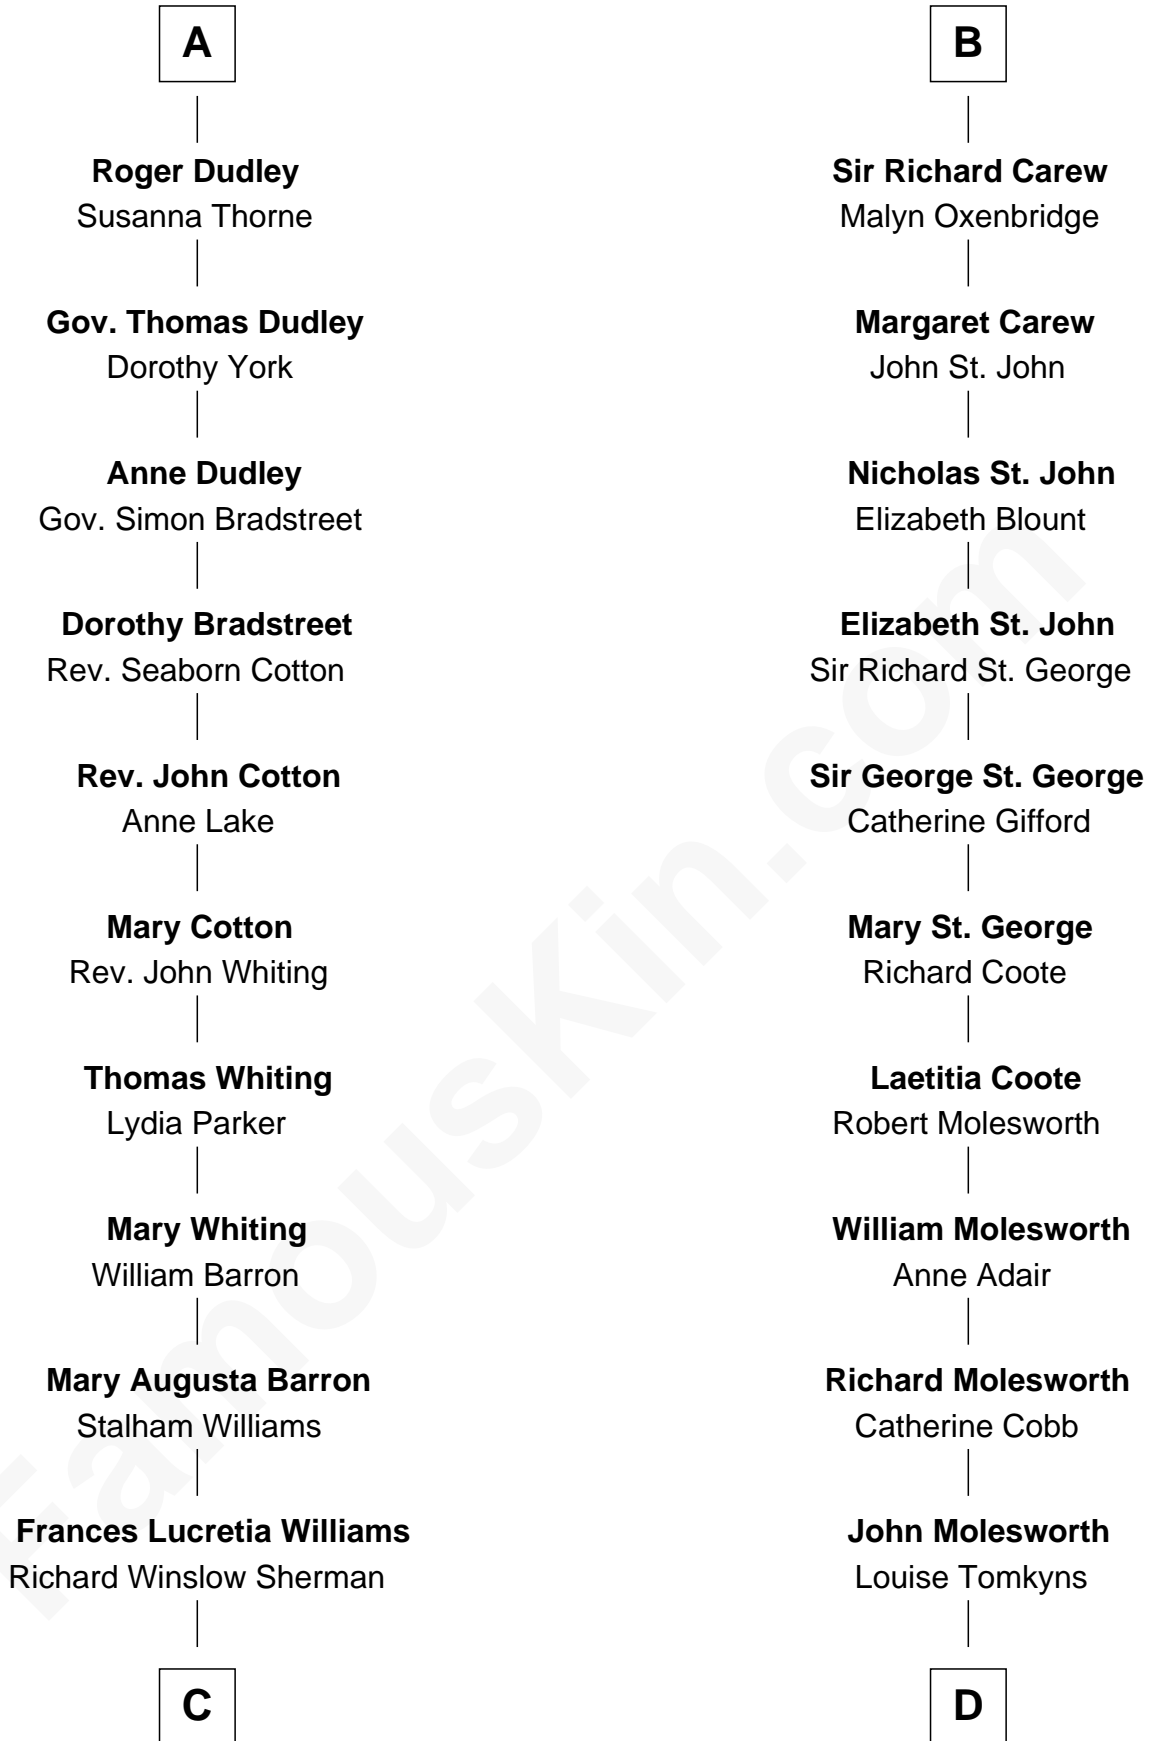

FamousKin.com Relationship Chart of

James Sherman

27th U.S. Vice-President

18th cousin 1 time removed of

Joan Fontaine

Movie Actress

Sir Maurice de Berkeley

Eve la Zouche

Thomas de Berkeley
Katherine de Clyvedon

Sir John Berkeley
Elizabeth Betteshorne

Elizabeth Berkeley
Sir John Sutton

Sir Edmund Sutton
Joyce Tiptoft

Sir Edward Sutton
Cecily Willoughby

Sir John Sutton
Cecily Grey

Sir Henry Dudley
----- Ashton

Probable

A

Isabel de Berkeley
Sir Robert de Clifford

Sir Roger de Clifford
Maud de Beauchamp

Katherine de Clifford
Sir Ralph de Greystoke

Maud de Greystoke
Eudo de Welles

Sir Lionel de Welles
Joan de Waterton

Eleanor de Welles
Sir Thomas Hoo

Eleanor Hoo
James Carew

B

C

Mary Frances Sherman
Richard Updike Sherman

James Sherman
27th U.S. Vice-President

D

Margaret Letitia Molesworth
Charles Richard De Havilland